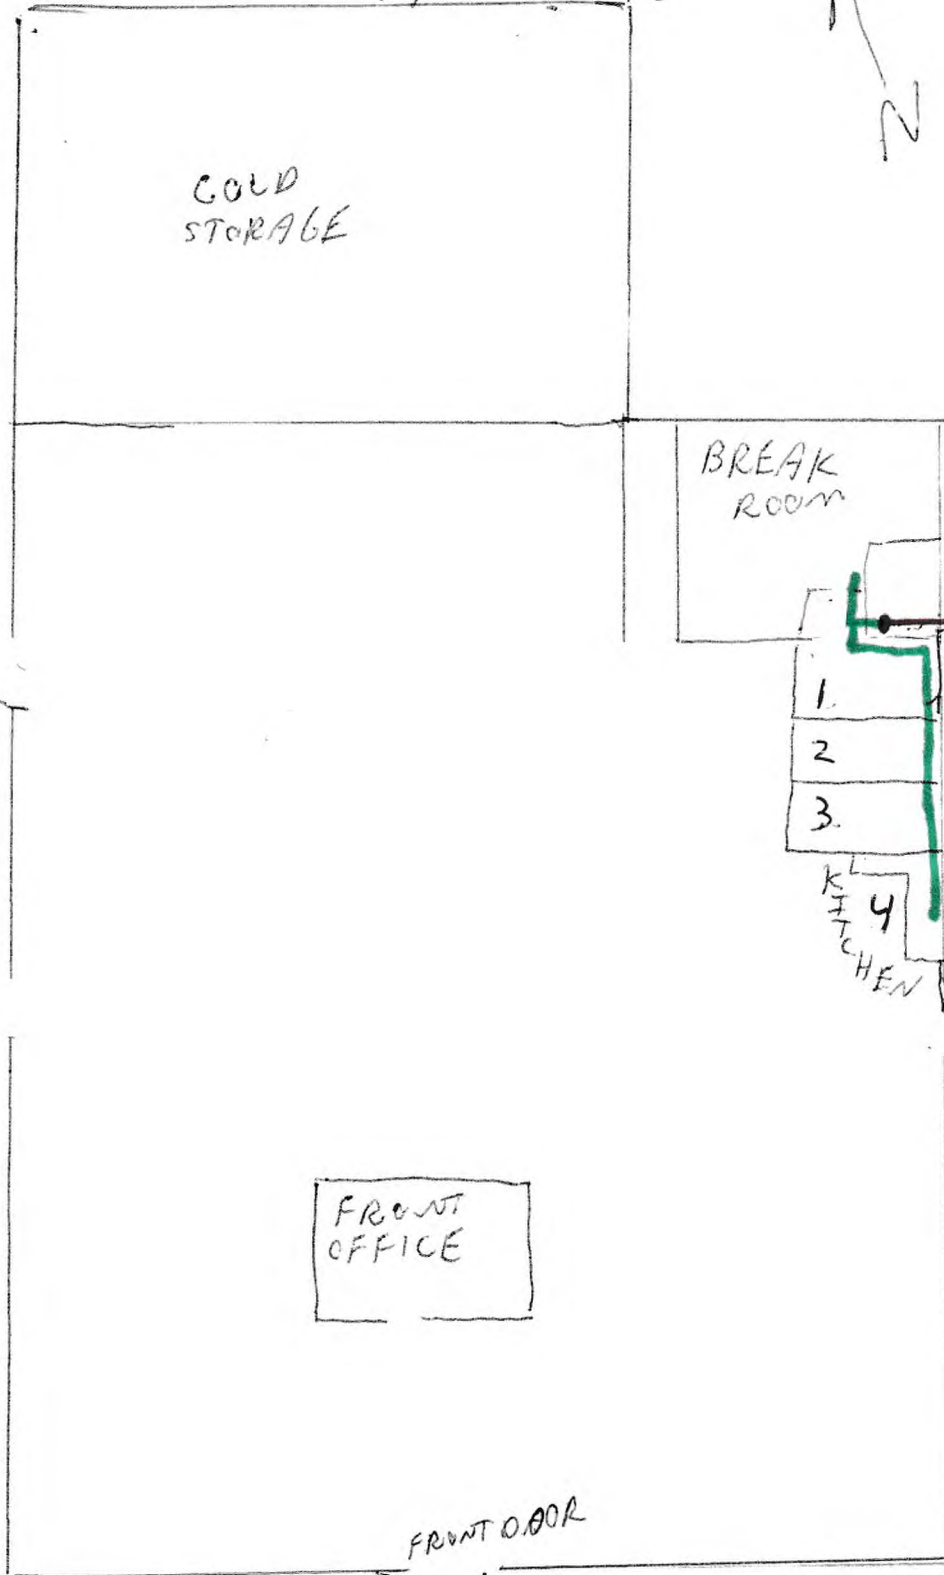

ART SENSE 388 ST. RT. 571  
UNION CITY, OHIO 45390

PWS# 1950624

- 1. LC201 WOMEN'S R.R.
- 2. LC202 MEN'S R.R.
- 3. LC203 STAFF R.R.
- 4. LC204 KITCHEN SINK

PARKING LOT

388 STATE ROUTE 571