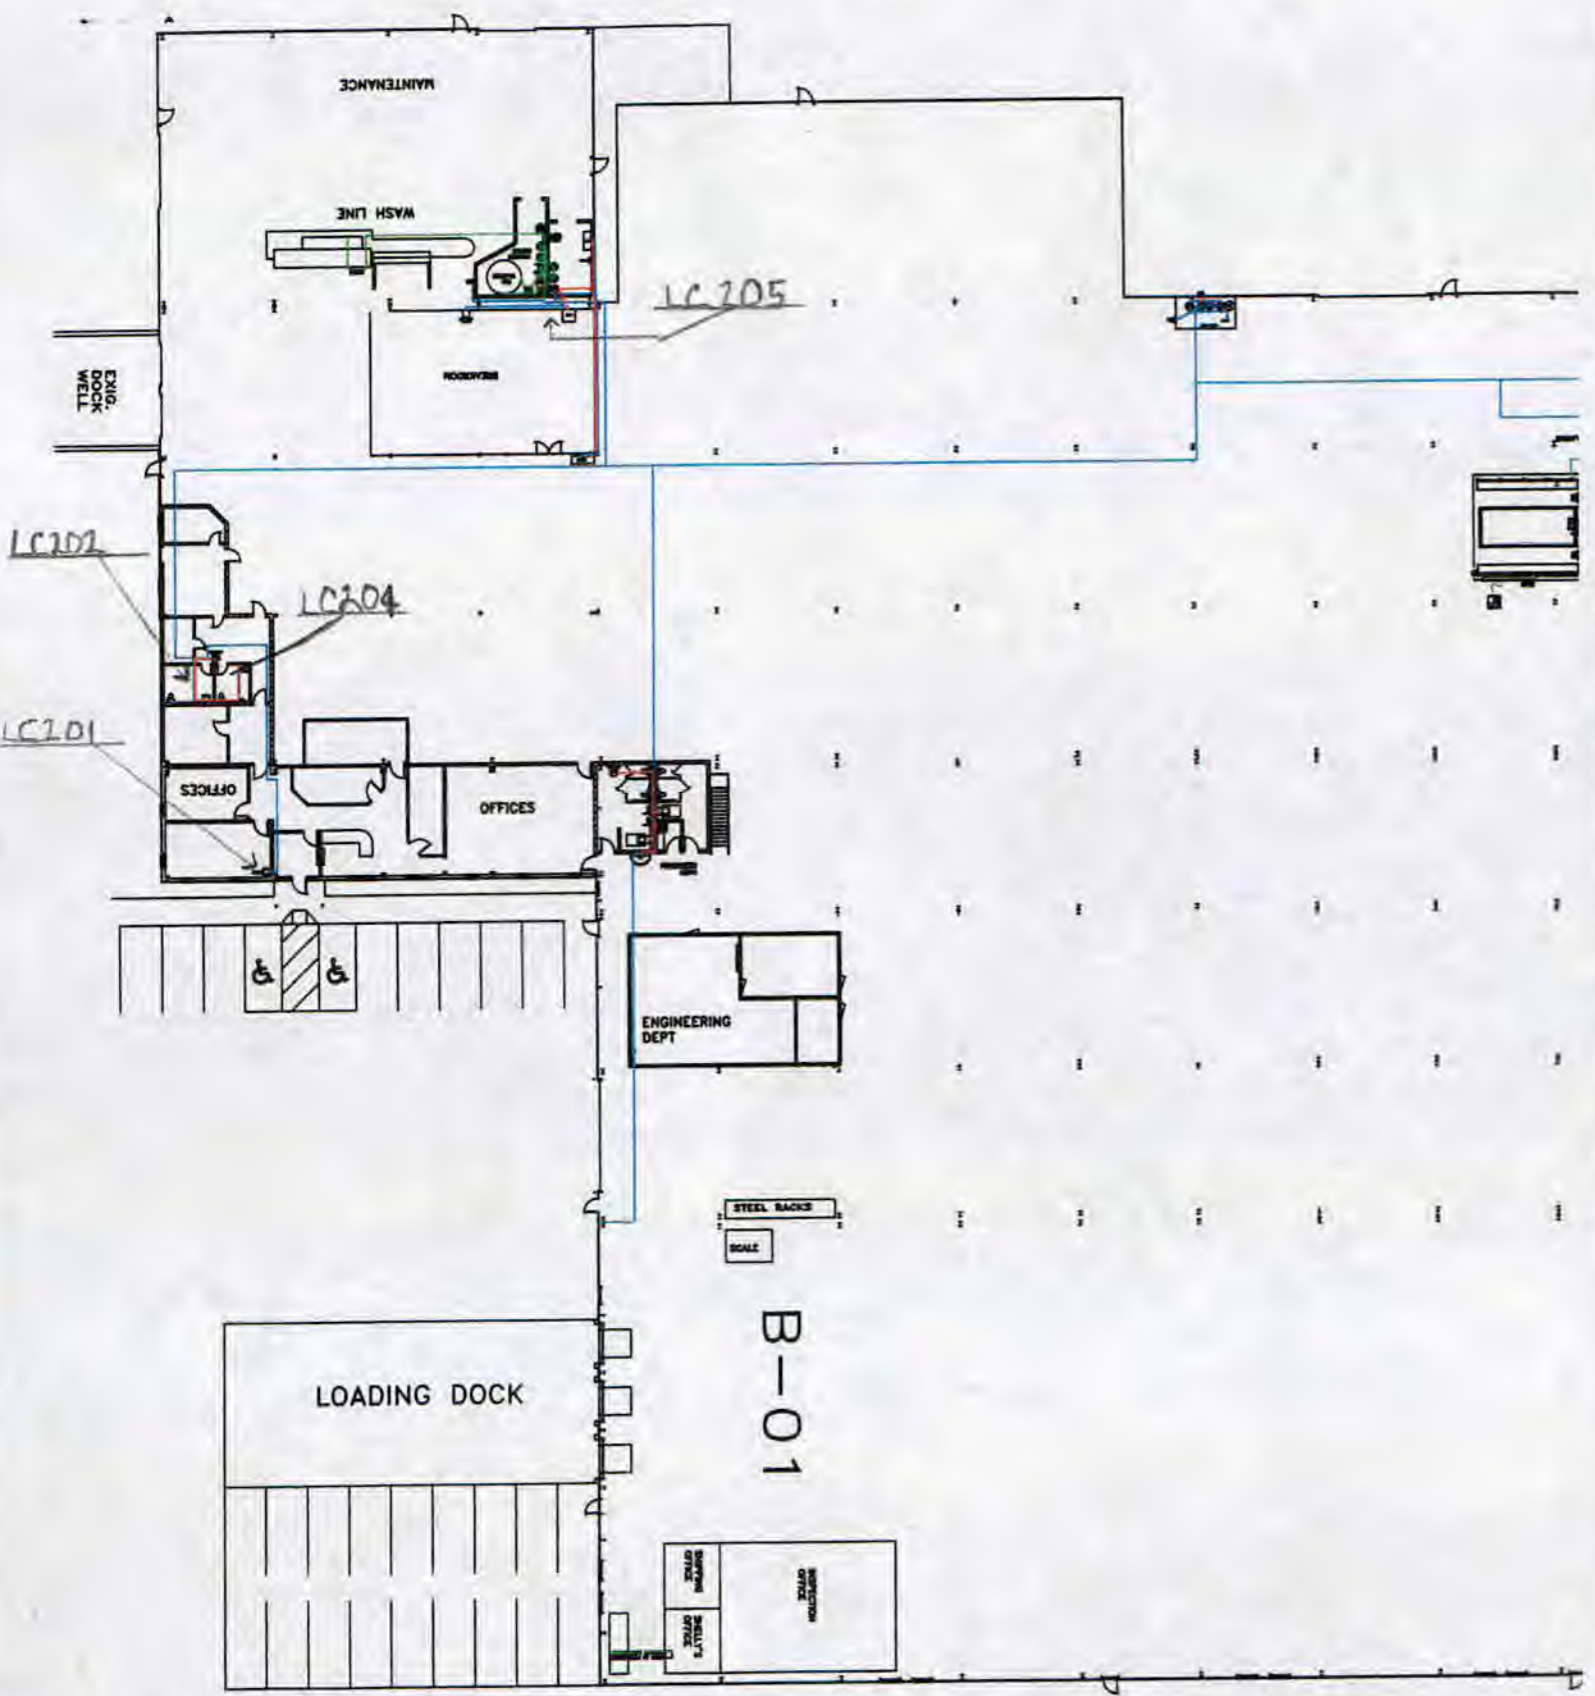

The system consist of entirely of pvc to the fixtures on the system.

RECEIVED
 FEB 16 2017
 OHIO E.P.A.
 N.W.D.O.

Spreadsheet for lead and copper sample sites

* = Required field

Please return to Michael.deal@epa.ohio.gov with subject "Lead and Copper"