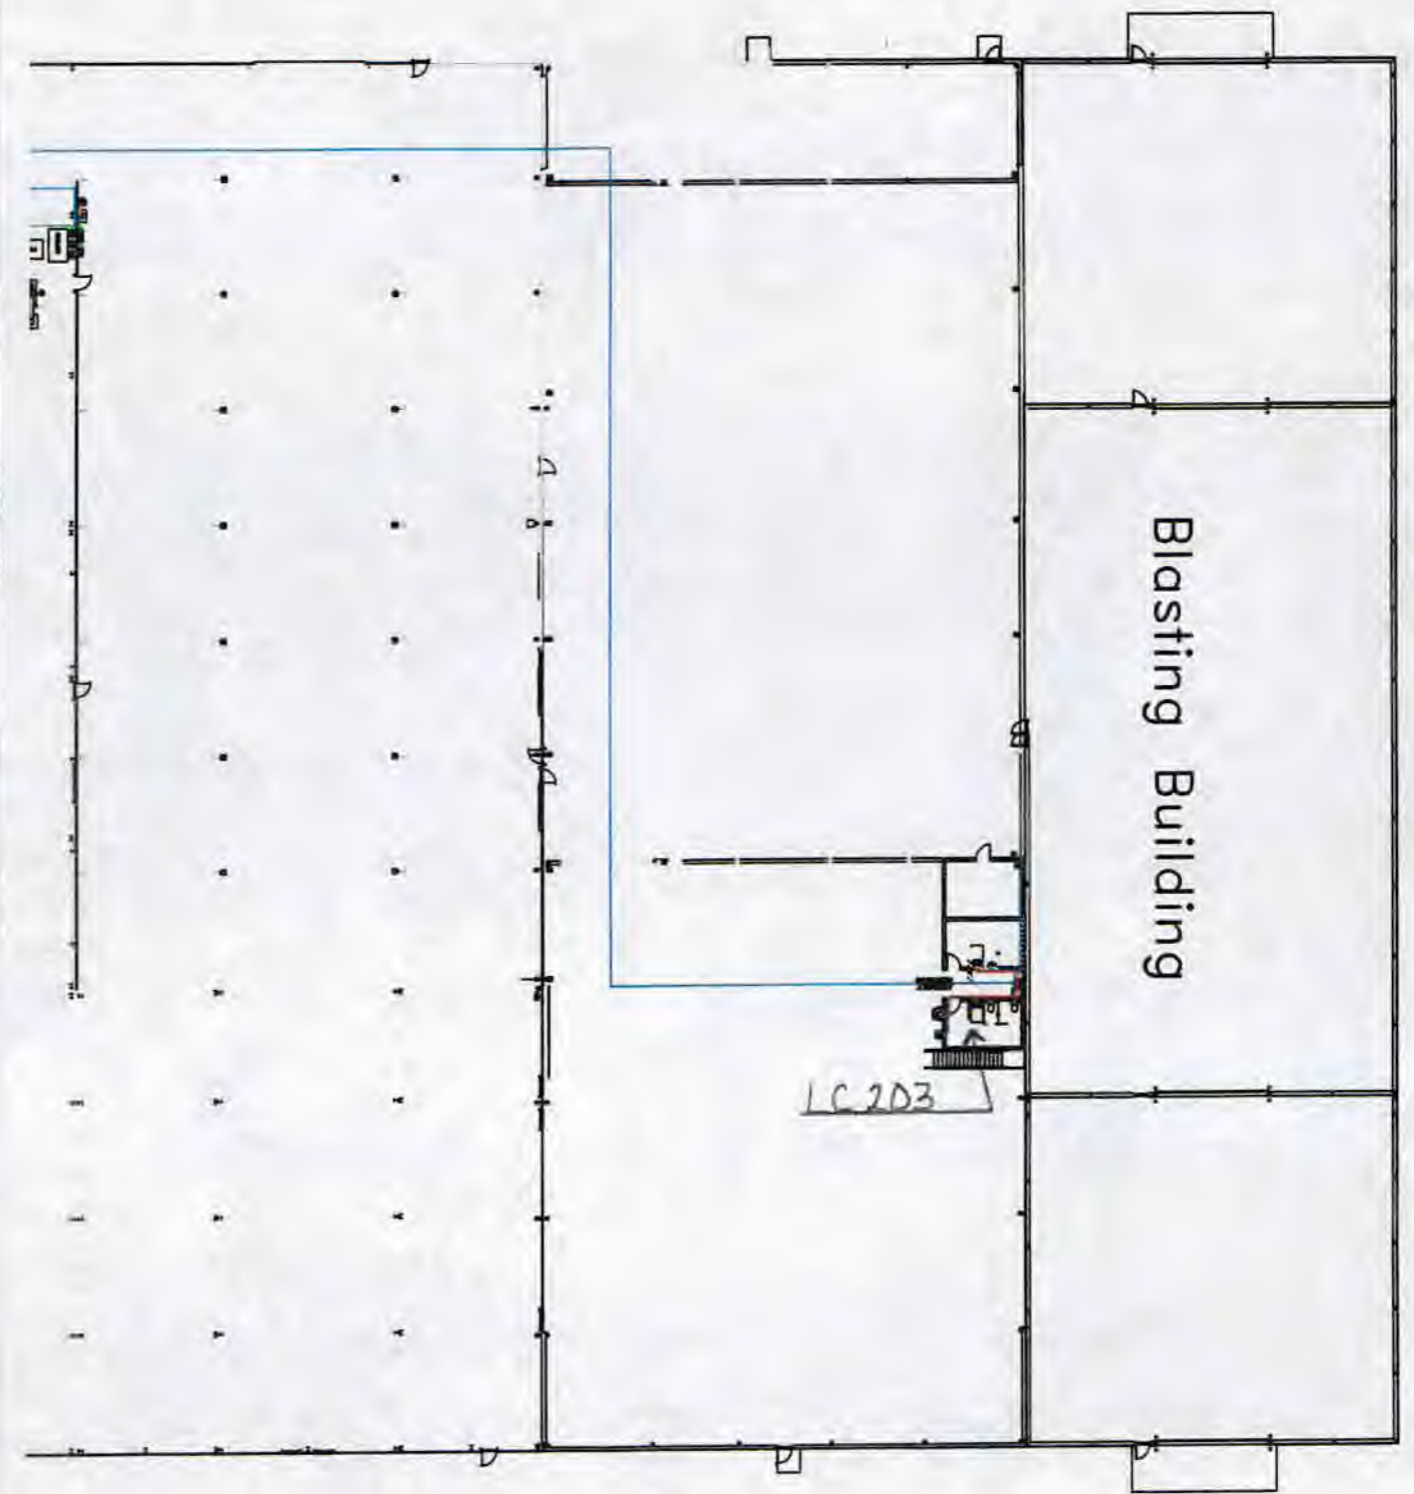

The system consist of entirely of pvc to the fixtures on the system.

RECEIVED
 FEB 16 2017
 OHIO E.P.A.
 N.W.D.O.

Spreadsheet for lead and copper sample sites

* = Required field

Please return to Michael.deal@epa.ohio.gov with subject "Lead and Copper"