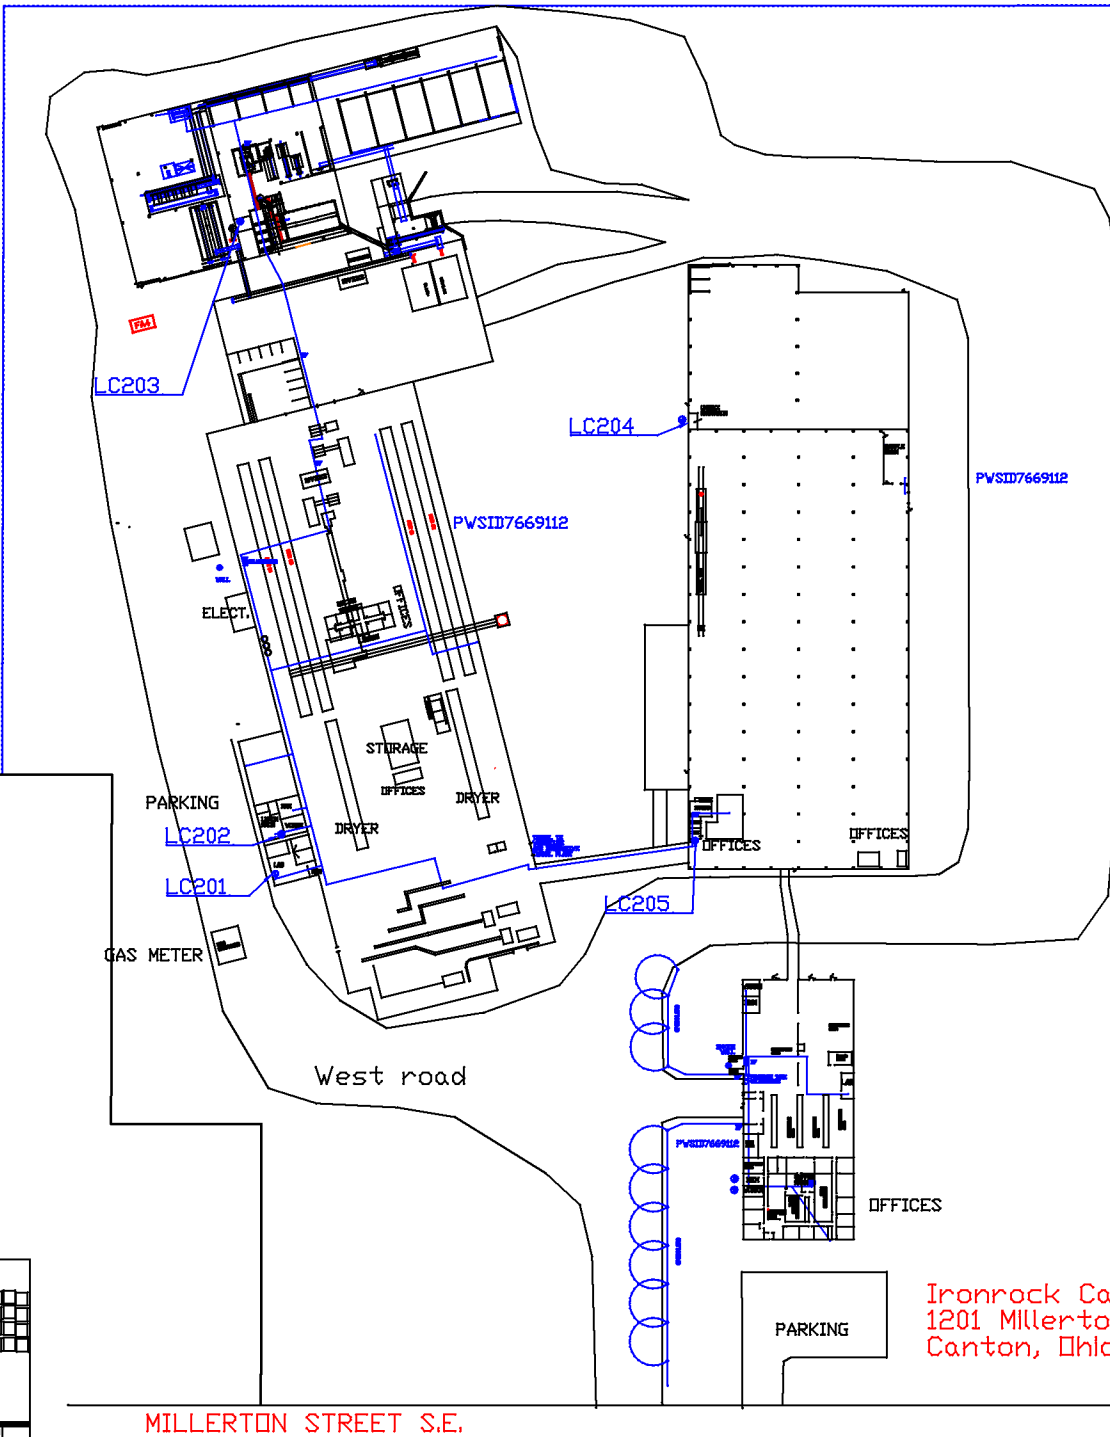

ENVIRITE CORP.

Ironrock Capital Inc.
1201 Millerton St SE
Canton, Ohio 44707

MILLERTON STREET S.E.

FARM

PWS Ironrock Capital-Plant
PWSID 7669112

LEGEND

	Description	Tier	Plumbing Age
1	Lab sink DS001 LC201	2	CuPb < 83
2	Lunchroom sink DS002 LC202	2	CuPb < 83
3	Grinding plant restroom sink DS003 LC203	1	CuPb < 83
4	Lab restroom sink DS004 LC204	2	CuPb < 83
5	Warehouse restroom sink DS005 LC205	1	CuPb < 83

IRONROCK CAPITAL INC. 1201 MILLERTON ST SE CANTON OHIO 44707	SCALE	1"=500'
	DATE	2/5/2002
ENVIRITE ENGINEERING P. R. BENTLEY, P.E. 1201 MILLERTON ST SE CANTON OHIO 44707	BY	DJP
	DATE	2/17
TITLE	Update Legend	
REVISIONS		