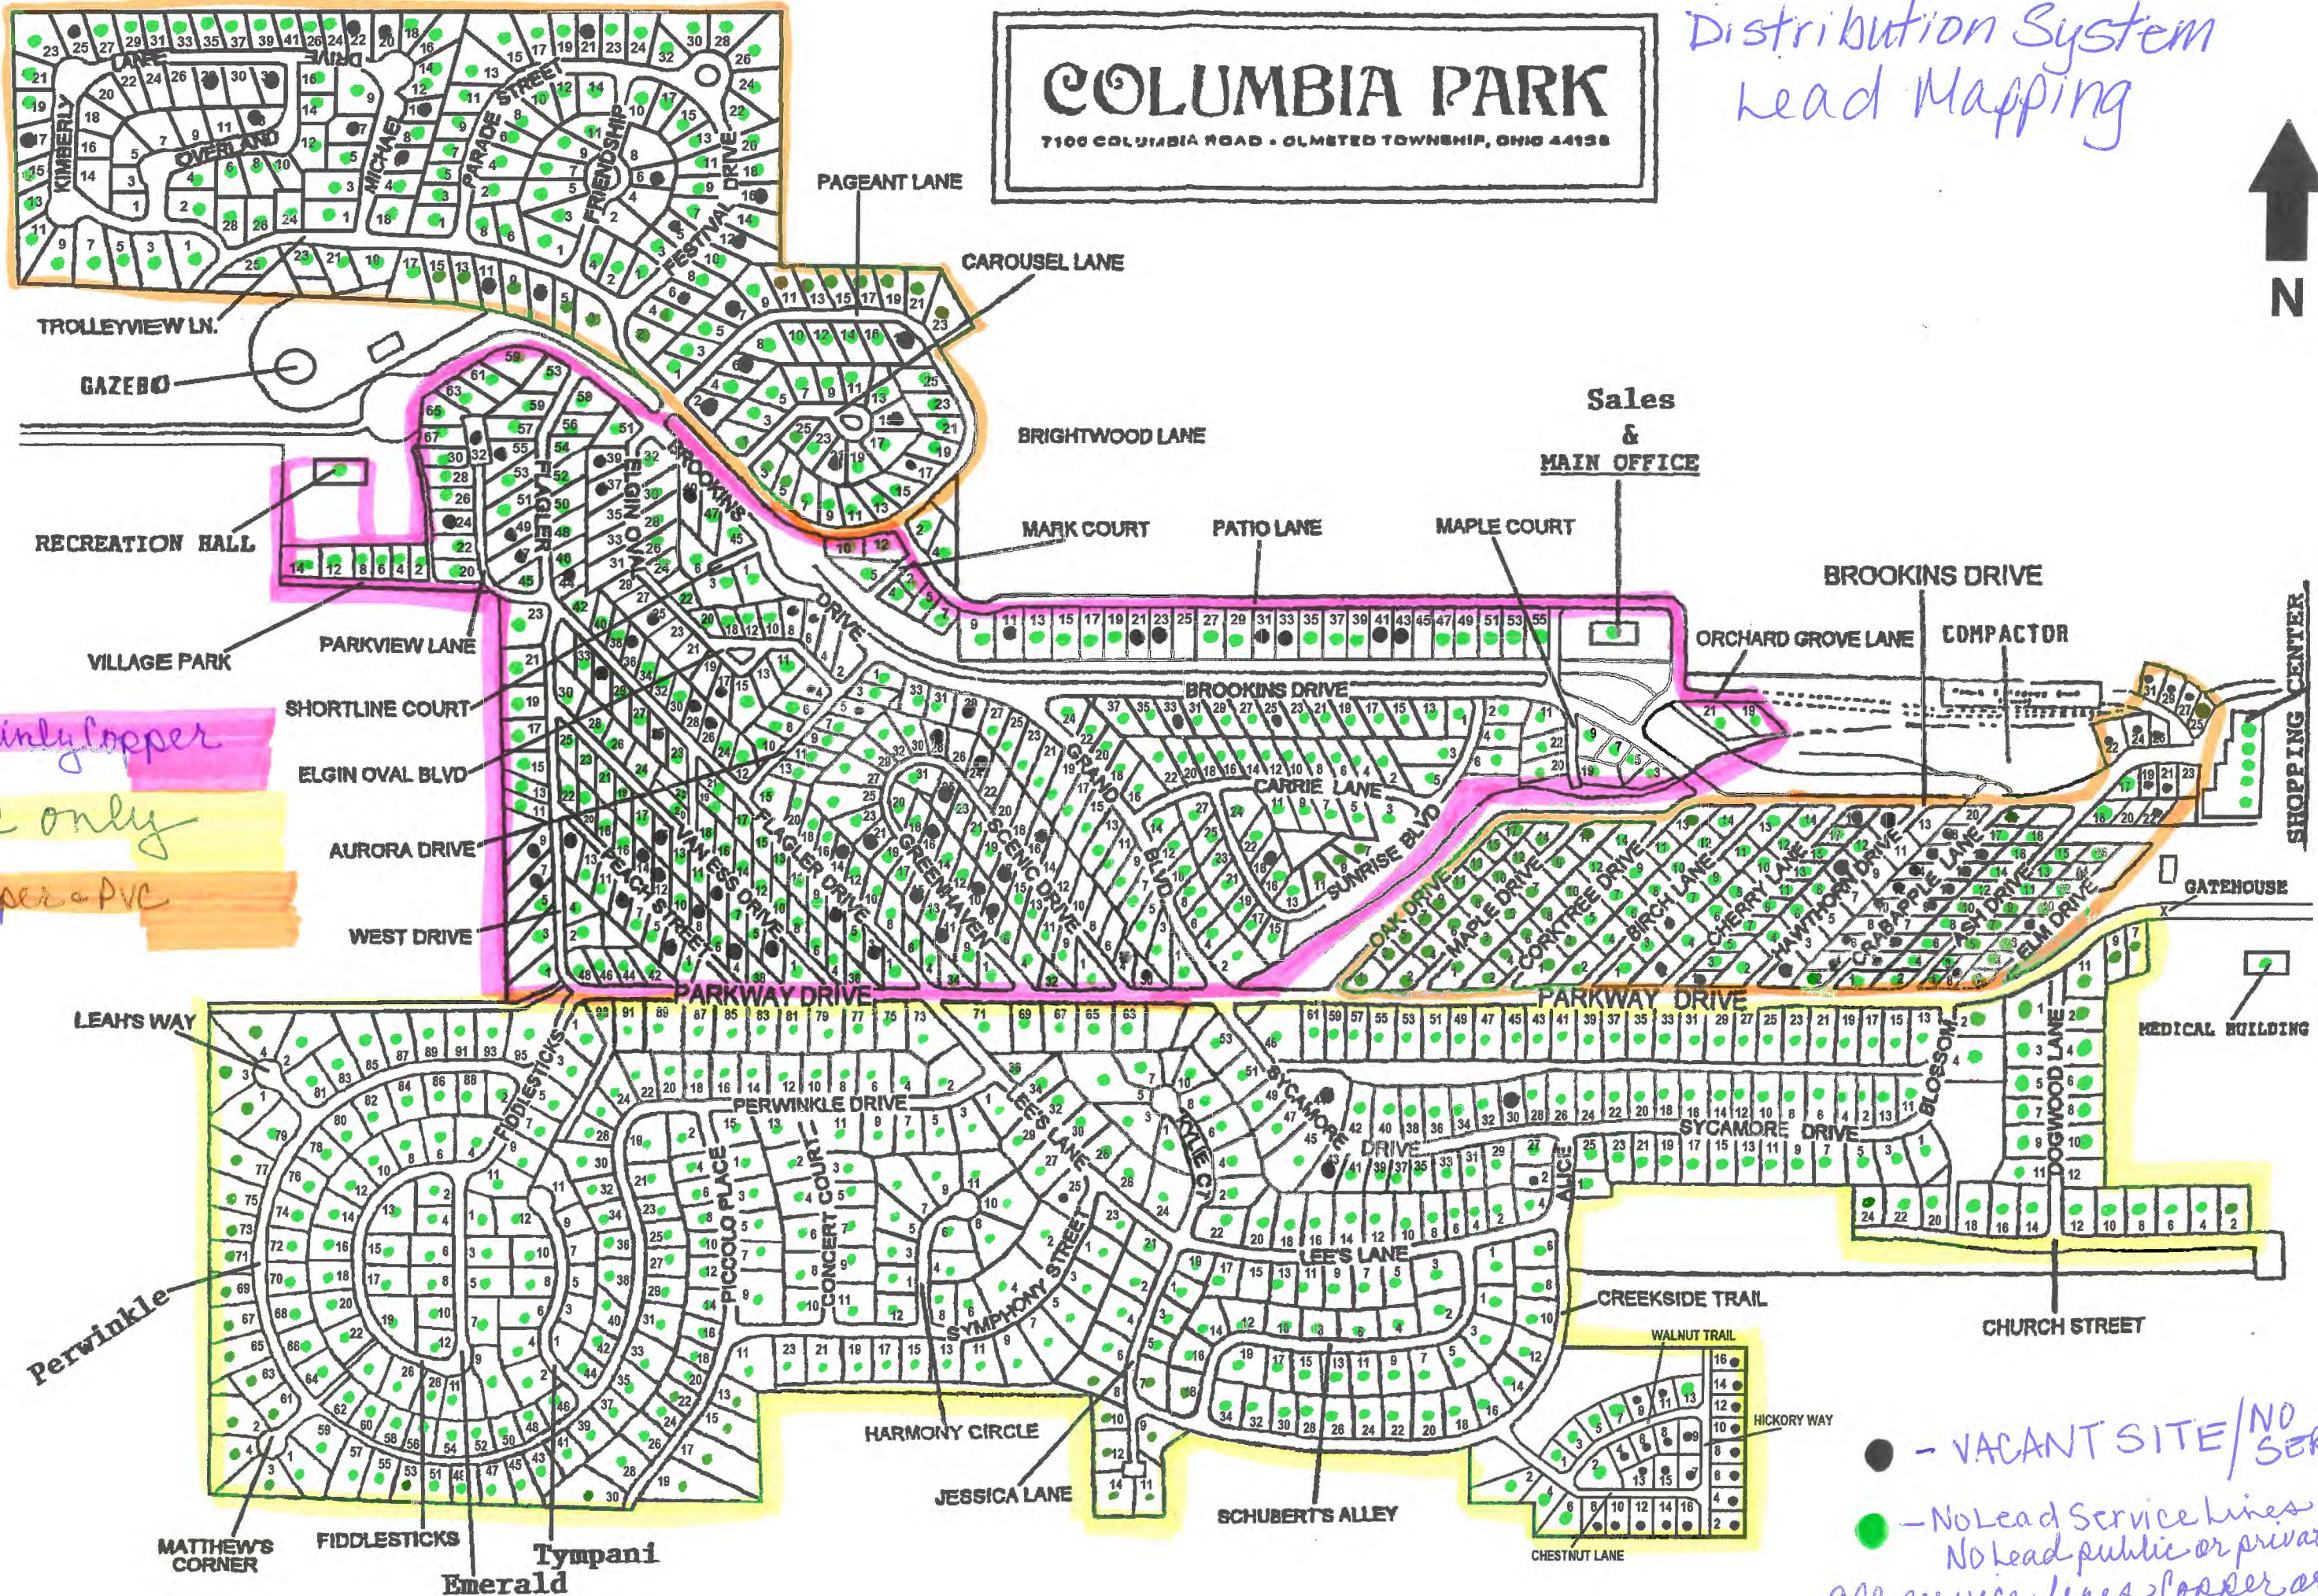

COLUMBIA PARK

7100 COLUMBIA ROAD • CLMSTED TOWNSHIP, OHIO 44138

*Distribution System
Lead Mapping*

Mainly Copper
PVC only
Copper & PVC

● - VACANT SITE/NO SERVICE
● - No Lead Service Lines
No lead public or private
All service lines Copper or PVC

Perwinkle

MATTHEWS CORNER
FIDDLESTICKS
Tympani
Emerald