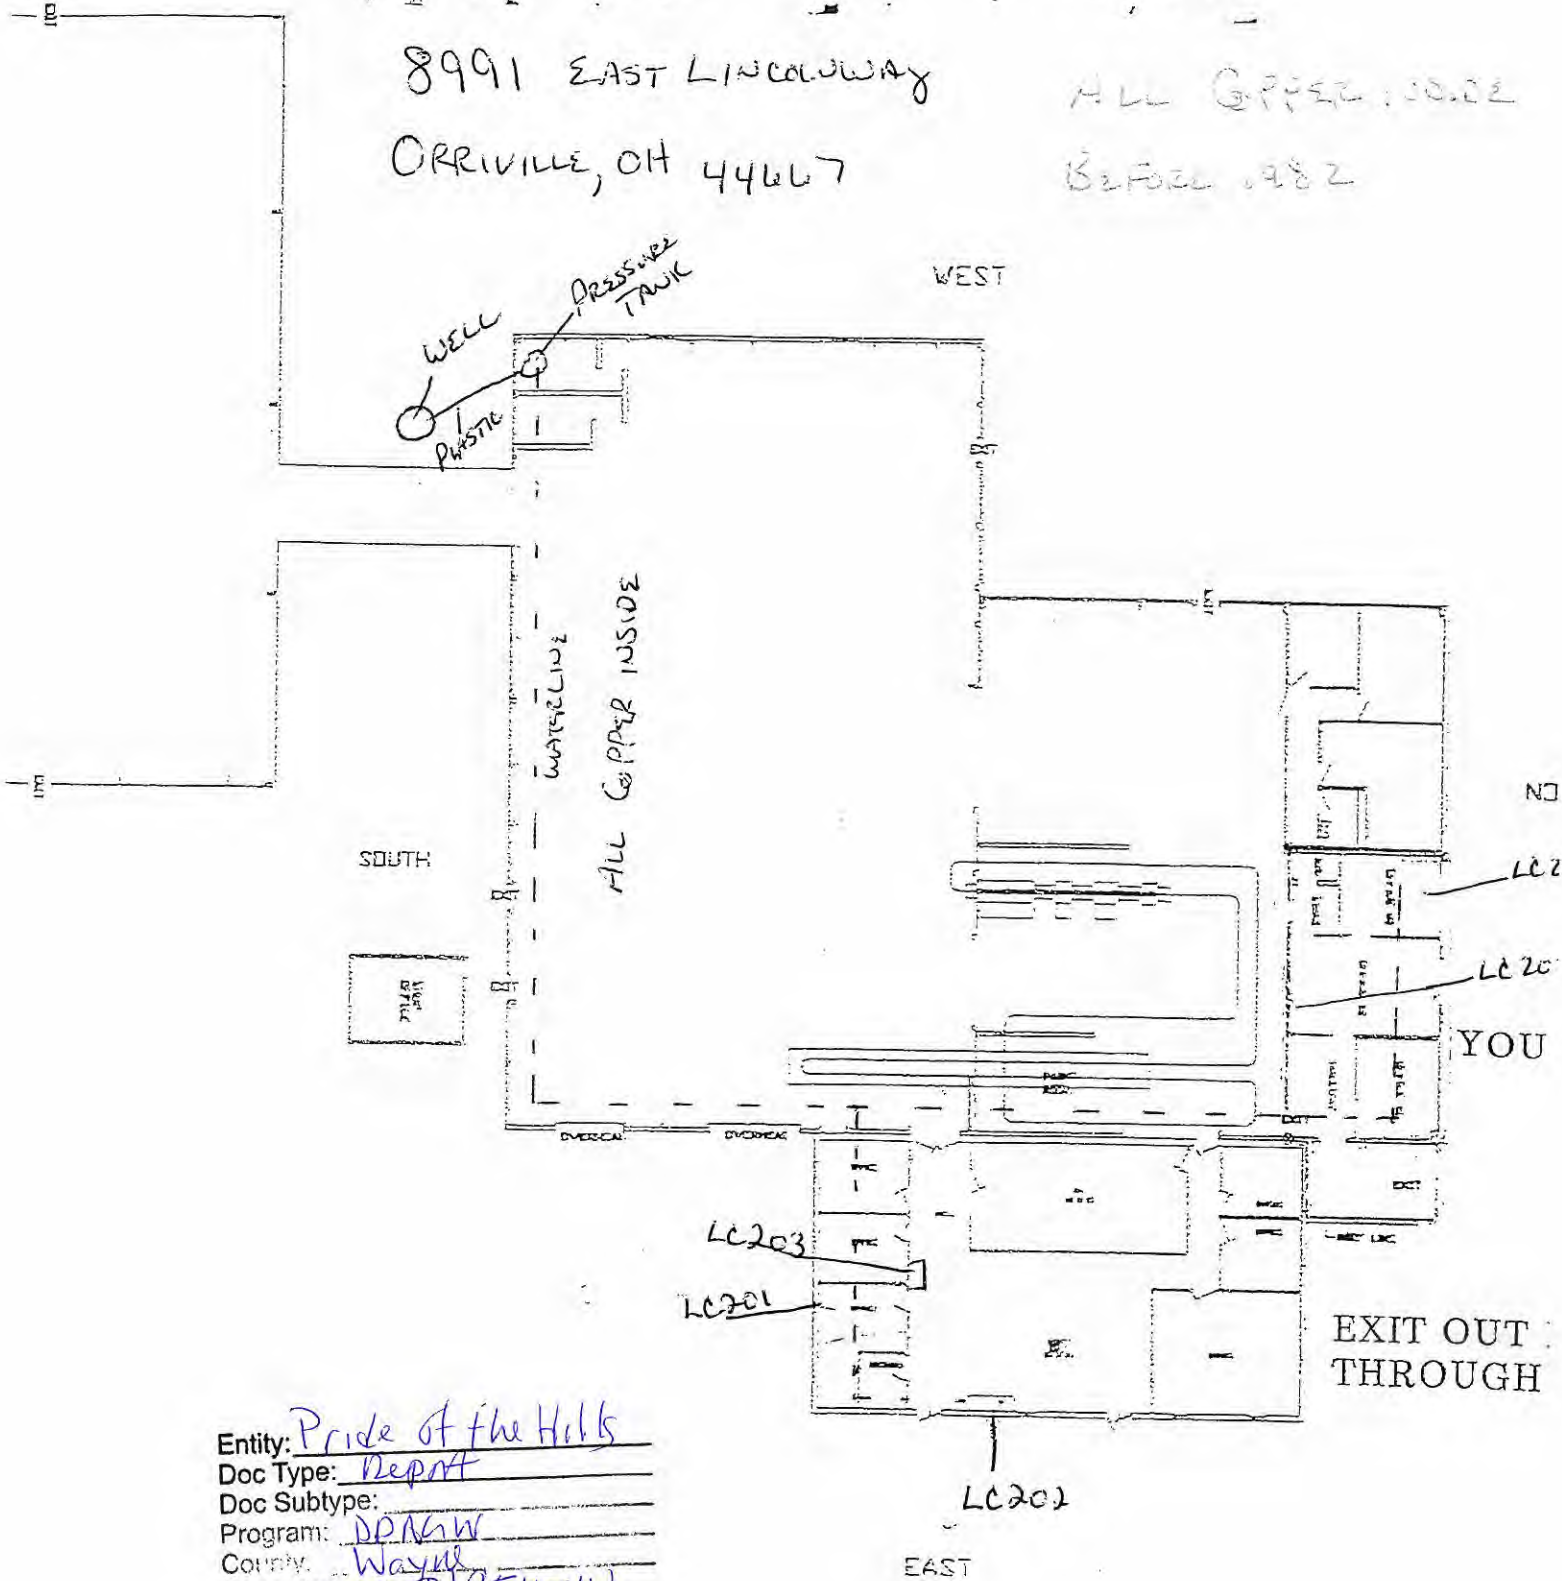

PRIDE OF THE HILLS

8991 EAST LINCOLNWAY
ORRIVILLE, OH 44667

ALL COPPER INSIDE
BEFORE 1982

Entity: Pride of the Hills
Doc Type: Report
Doc Subtype: _____
Program: DPAGW
County: Wayne
Secondary ID: 078557112