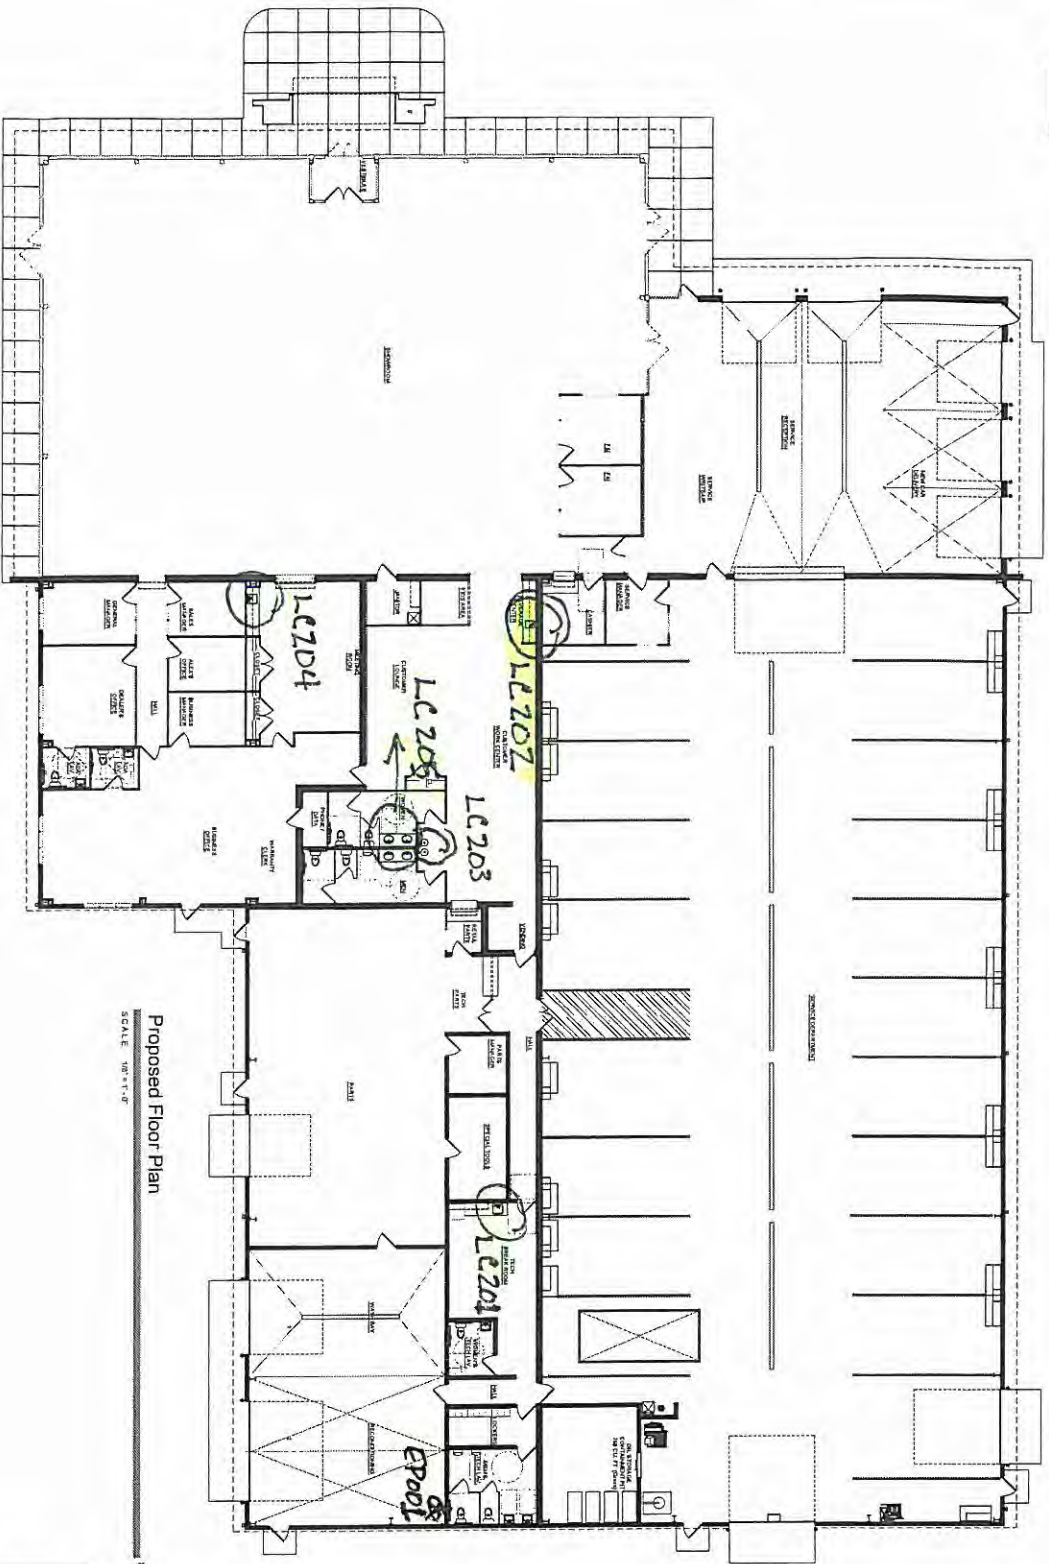

New Automobile Dealership for :  
SARCHIONE CHEVROLET

State Route 44

Randolph, OH

PJS 046765812

Proposed Floor Plan  
SCALE: 1/8" = 1'-0"

**Baker  
Bednar  
Snyder  
& ASSOCIATES, INC.**  
ARCHITECTURE ENGINEERING INTERIOR DESIGN