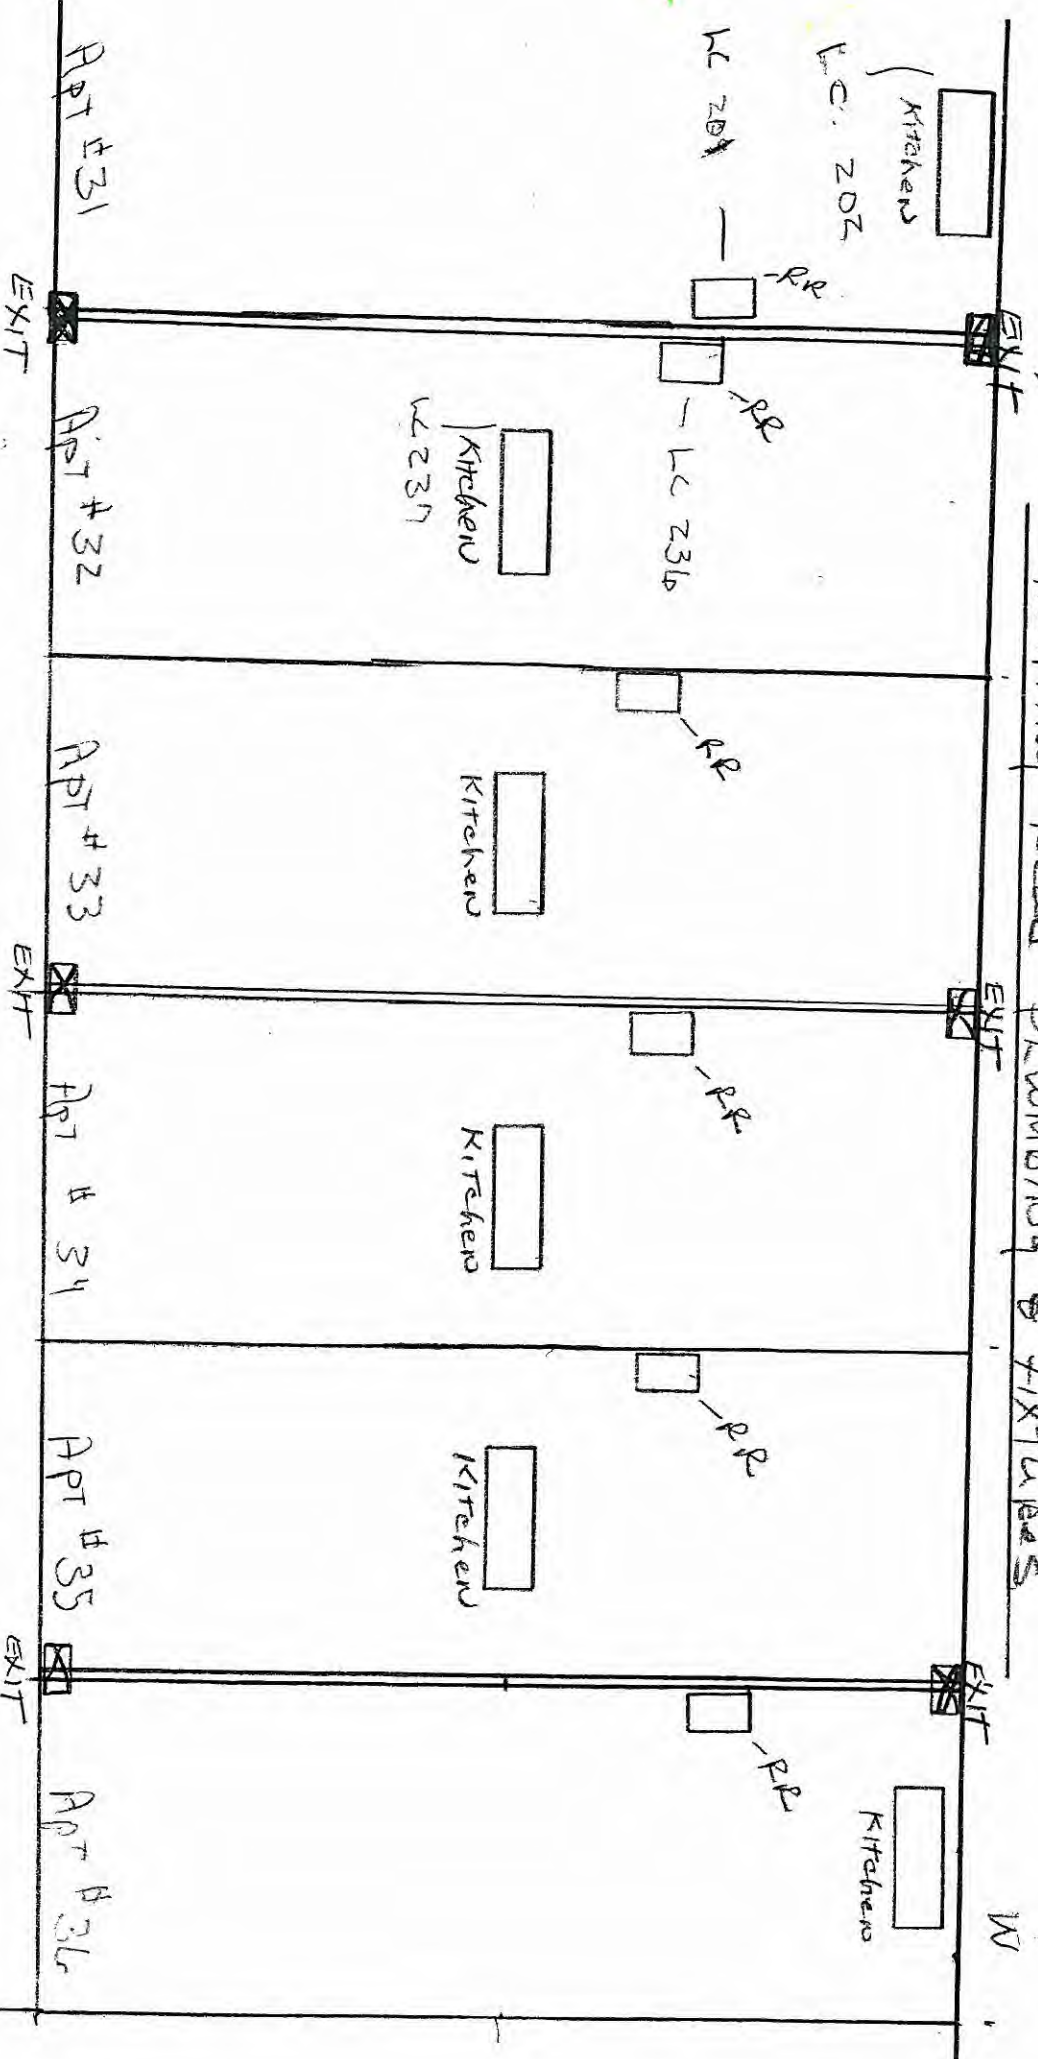

- DONE LEAD
- OTHER
- LEAD

LAKE AVENUE TERRACE  
 239 LAKE AVE.  
 HARTVILLE OHIO 44632  
 330-231-5193  
 OH7607412  
 Mapping Lead Plumbing & Fixtures

Entity: Lake Avenue Terrace  
 Doc Type: Report  
 Doc Subtype: \_\_\_\_\_  
 Program: DDAW  
 County: Staff  
 Secondary ID: OH7607412  
239 in color

- Material Leads
- Other ---
- Lead.

Lake Avenue Terrace  
 231 Lake Ave.  
 HAROLD, Ohio 44632  
 330-231-5193

MAPPING Lead Plumbing & FIXTURES

North PARKING

Fixture Material Unknown  
 Copper Piping

- POINT LEAD
- OTHER
- LEAD

Lake Avenue Terrace  
 237 Lake Ave.  
 Hartsville, Ohio 44632  
 330-231-5193

MAPPING LEAD PLUMBING & FIXTURES

North Parking

Fixture Material Unknown  
 Copper Piping

- POINT LEAD
- OTHER ---
- LEAD

Lake Avenue Terrace  
 237 Lake Ave.  
 Hartsville, Ohio 44632  
 3307 231-5193

MAPPING LEAD PLUMBING & FIXTURES

North PARKING

Fixture MATERIAL unknown  
 Copper Piping

- NONE LEAD
- OTHER
- LEAD

Lake Avenue Terrace  
 235 Lake Ave.  
 Hartsville, Ohio 44632  
 330-231-5193

MAPPING LEAD PLUMBING & FIXTURES