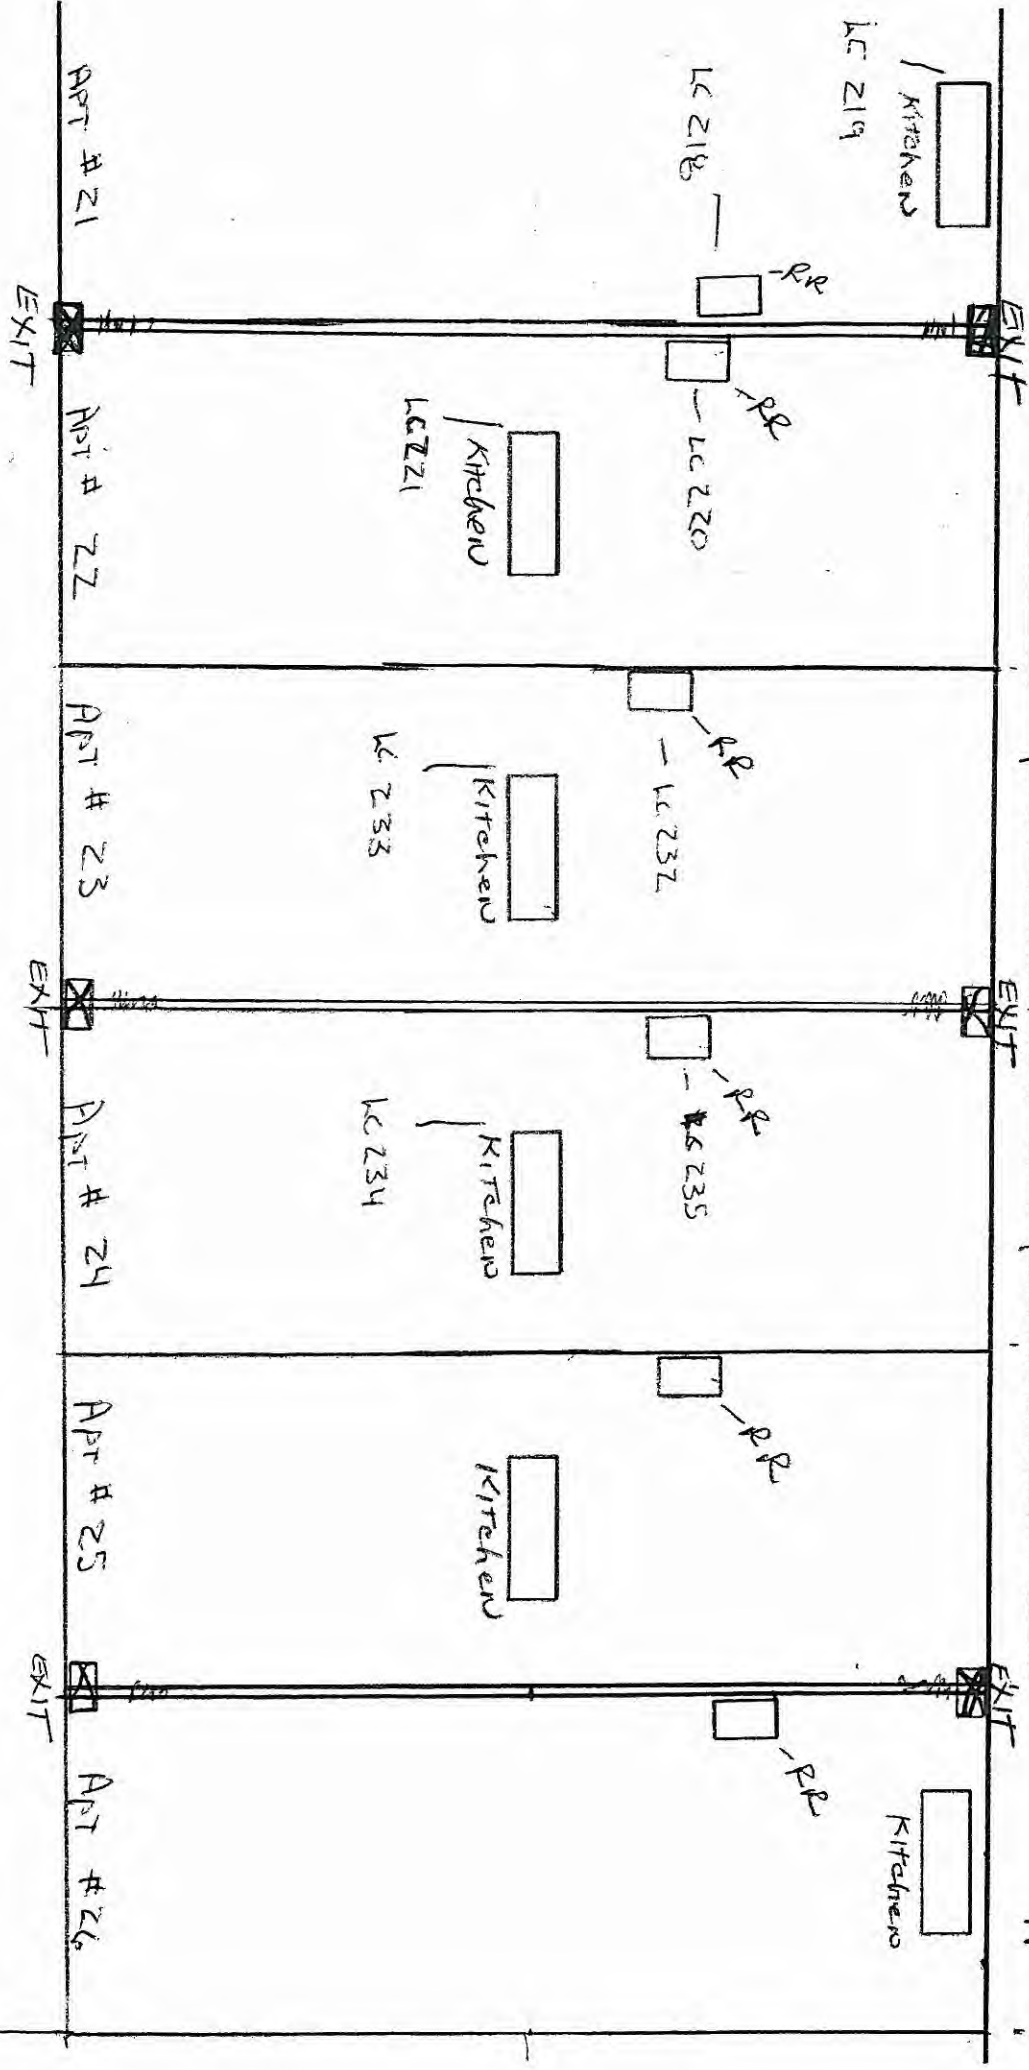

- - NONE Lead
- - OTHER ---
- - Lead

Lake Avenue Terrace
235 Lake Ave.
Hartsville, Ohio 44632
330-231-5193

MAPPING Lead Plumbing & FIXTURES

North PARKING

Future material unknown
Copper - SP, P, MB