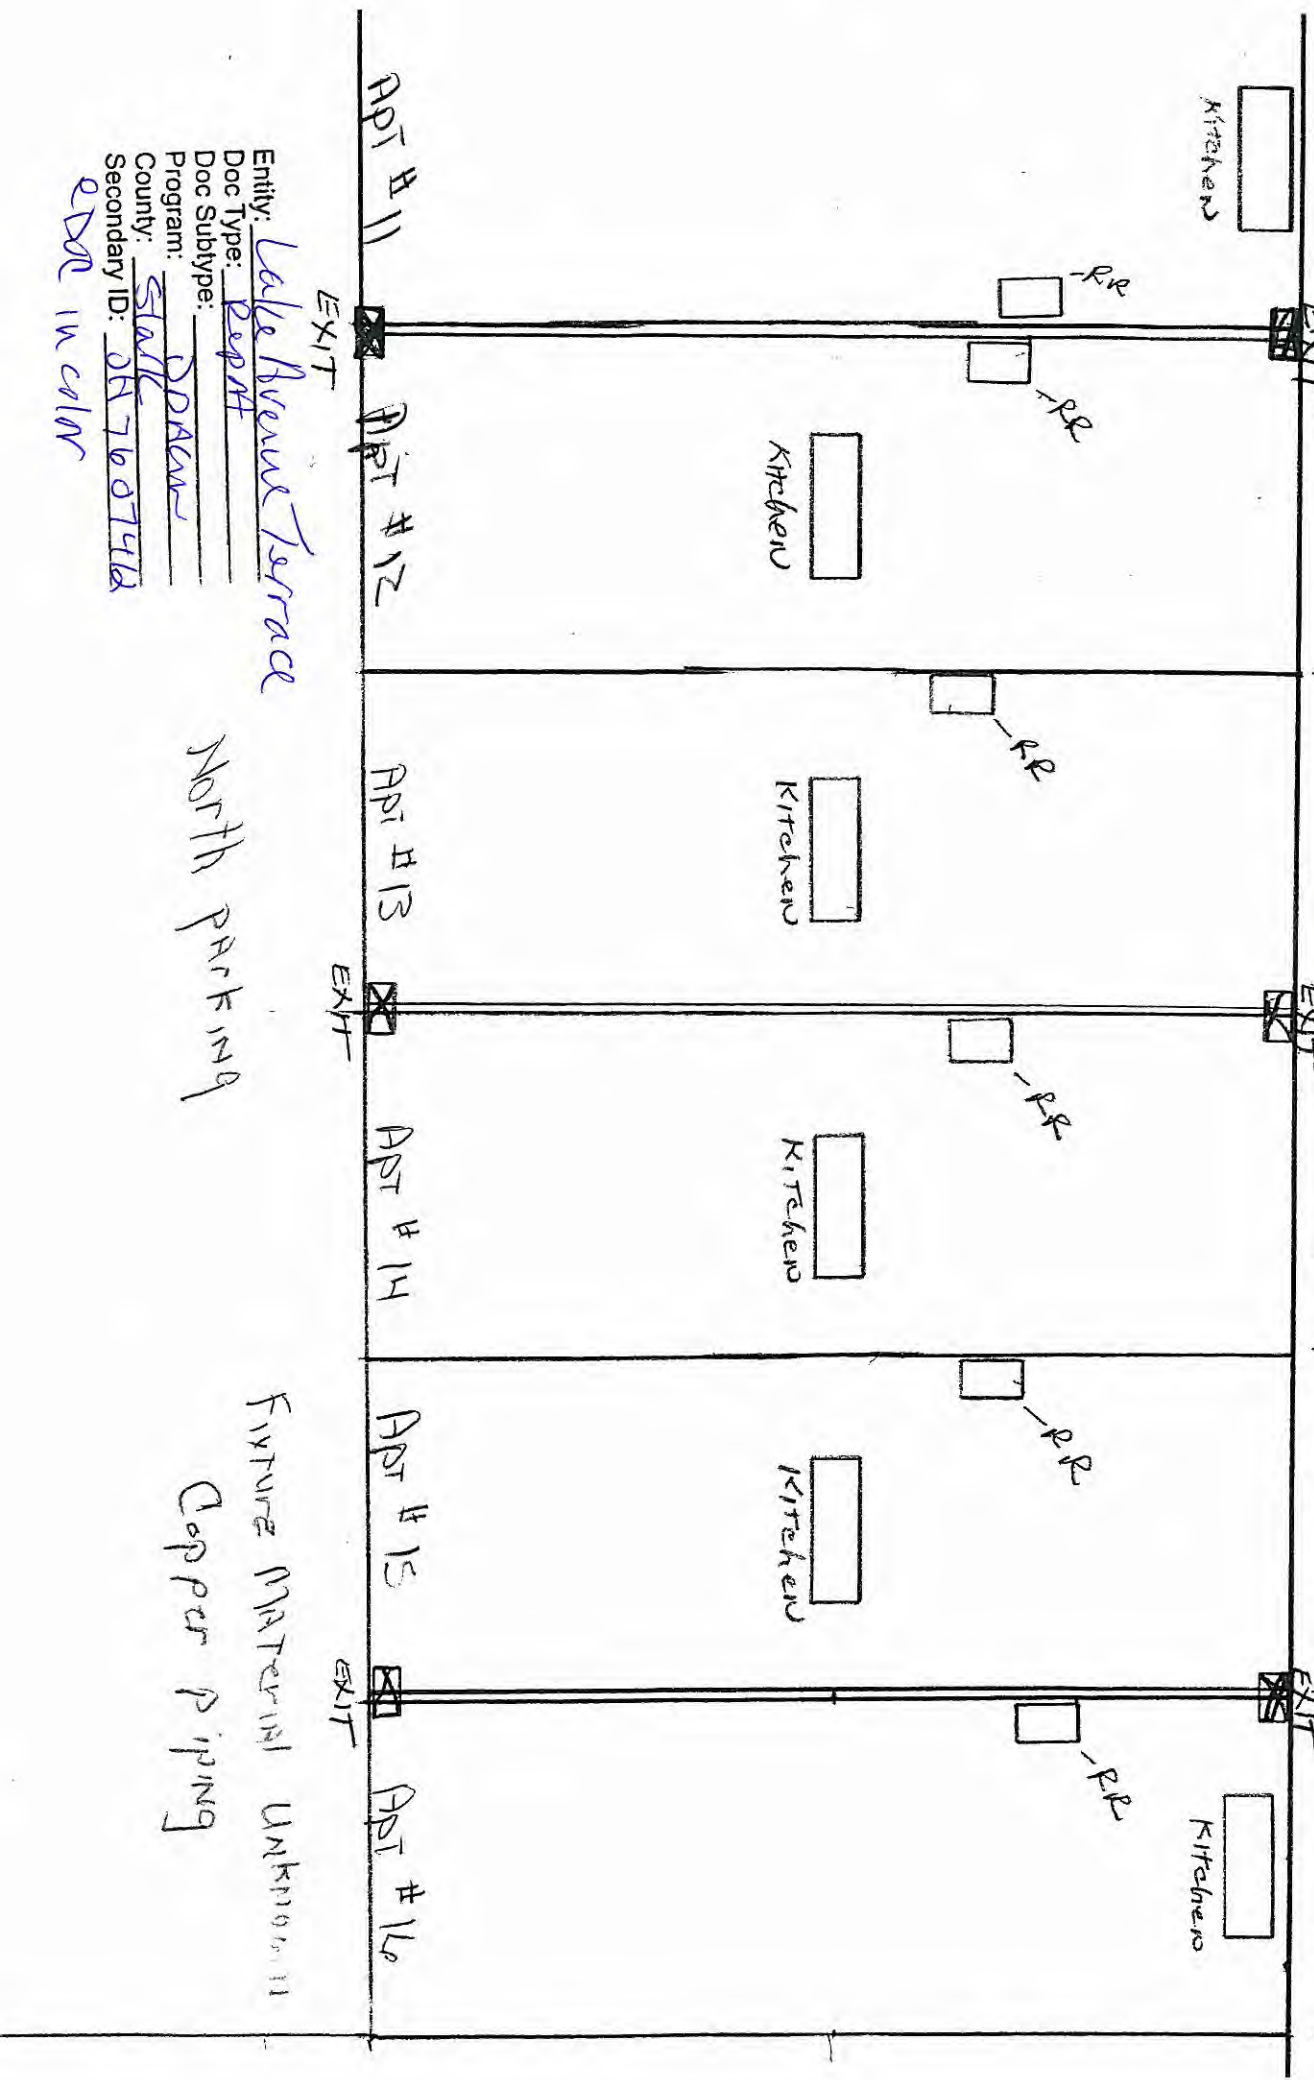

- DONE LEAD
- OTHER
- LEAD

LAKE AVENUE TERRACE  
 239 LAKE AVE.  
 HARTVILLE OHIO 44632  
 330-231-5193  
 OH7607412  
 Mapping Lead Plumbing & Fixtures

Entity: Lake Avenue Terrace  
 Doc Type: Report  
 Doc Subtype: \_\_\_\_\_  
 Program: DDAW  
 County: Staff  
 Secondary ID: OH7607412  
239 in color

North Parking

Future Material Unknown  
 Copper Piping

- Done Lead
- Other
- Lead

Lake Avenue Terrace  
 239 Lake Ave.  
 HARVILLE Ohio 44632  
 330-231-5193

Mapping Lead Plumbing & Fixtures

North PARKING

Fixture Material UNKNOWN  
 Copper PIPING

- Material Leads
- Other ---
- Lead.

Lake Avenue Terrace  
 231 Lake Ave.  
 HAROLD, Ohio 44632  
 330-231-5193

MAPPING Lead Plumbing & FIXTURES

North PARKING

Fixture Material Unknown  
 Copper Piping

- POINT LEAD
- OTHER
- LEAD

Lake Avenue Terrace  
 237 Lake Ave.  
 Hartsville, Ohio 44632  
 330-231-5193

MAPPING LEAD PLUMBING & FIXTURES

North Parking

Fixture Material Unknown  
 Copper Piping

- POINT LEAD
- OTHER ---
- LEAD

Lake Avenue Terrace  
 237 Lake Ave.  
 Hartsville, Ohio 44632  
 3307 231-5193