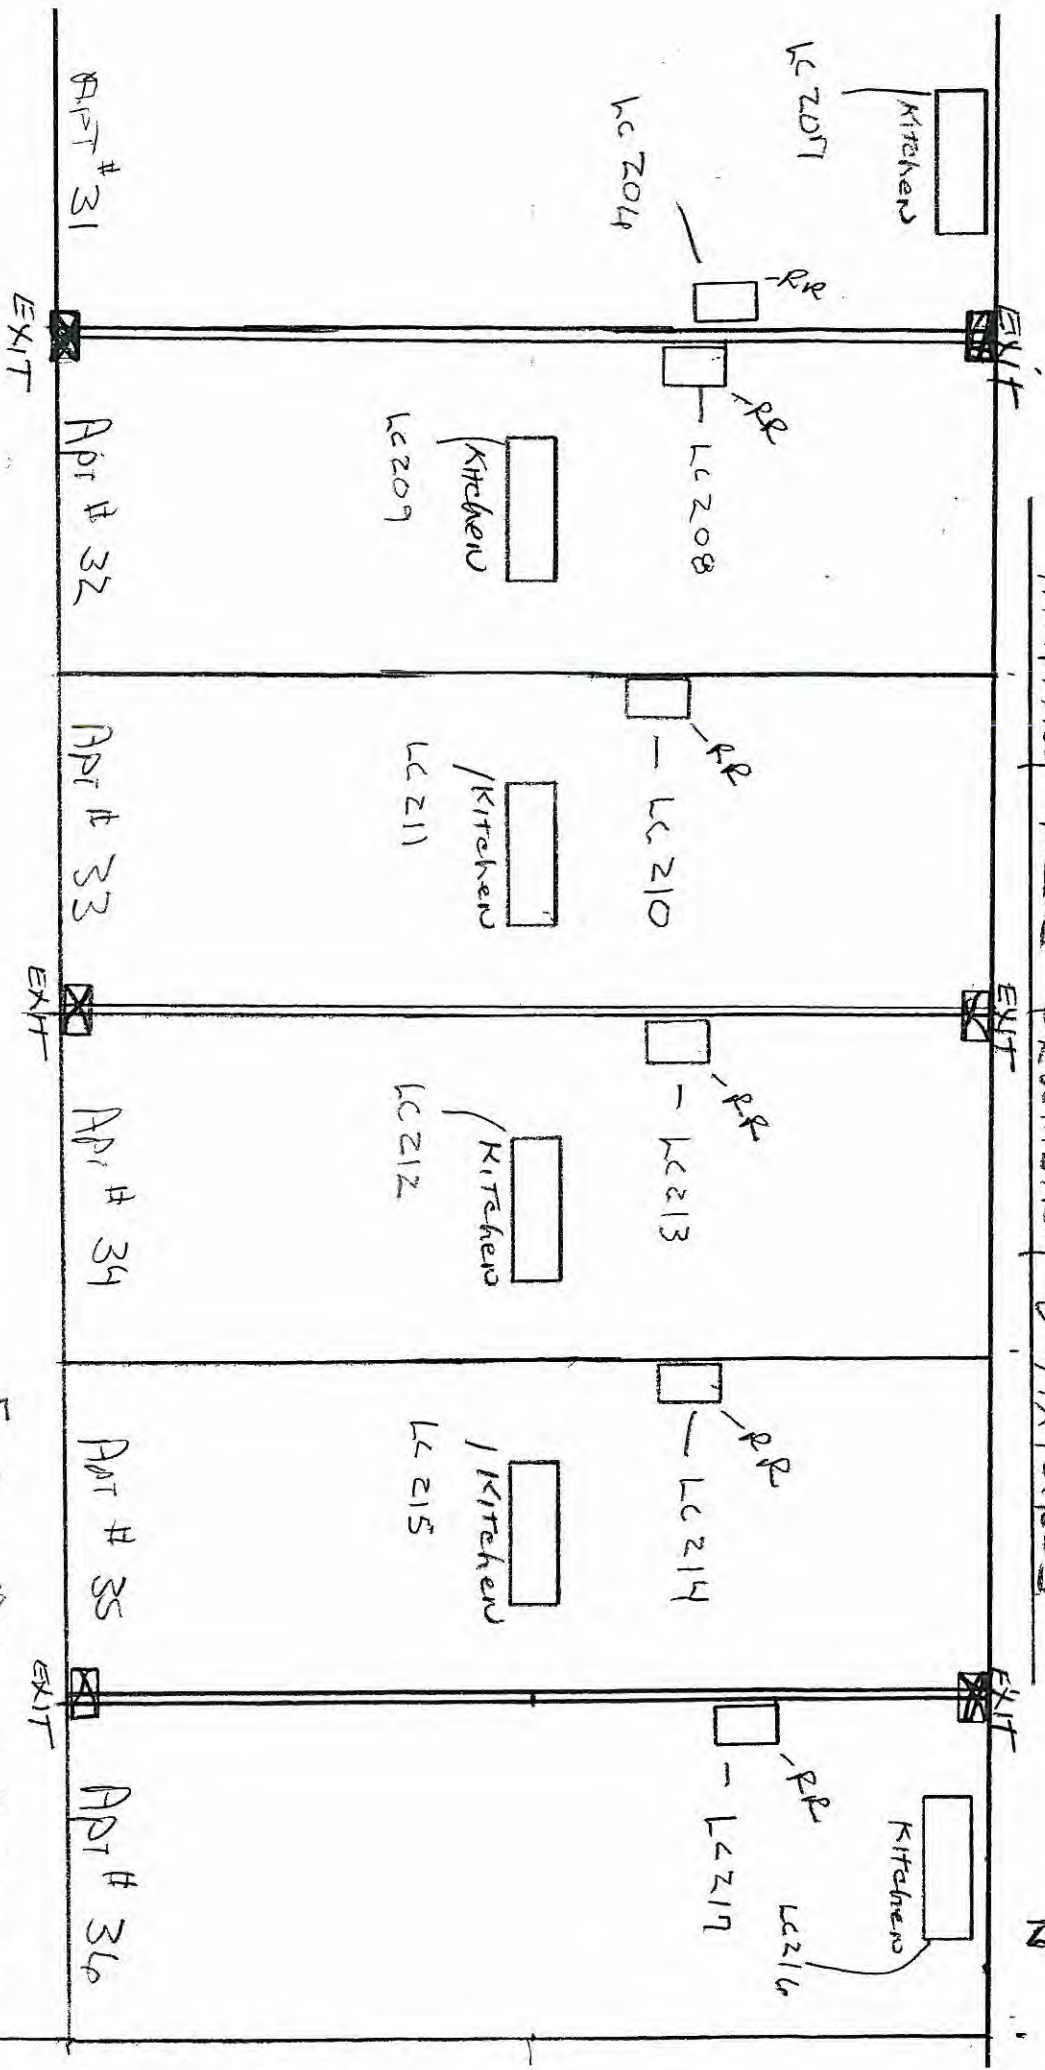

- Done Lead
- Other
- Lead

Lake Avenue Terrace
#35 Lake Ave.
Hartsville, Ohio 44632
330-231-5193

MAPPING LEAD PLUMBING & FIXTURES

North PARKING

Fixture MATERIAL UNKNOWN
Copper PIPING