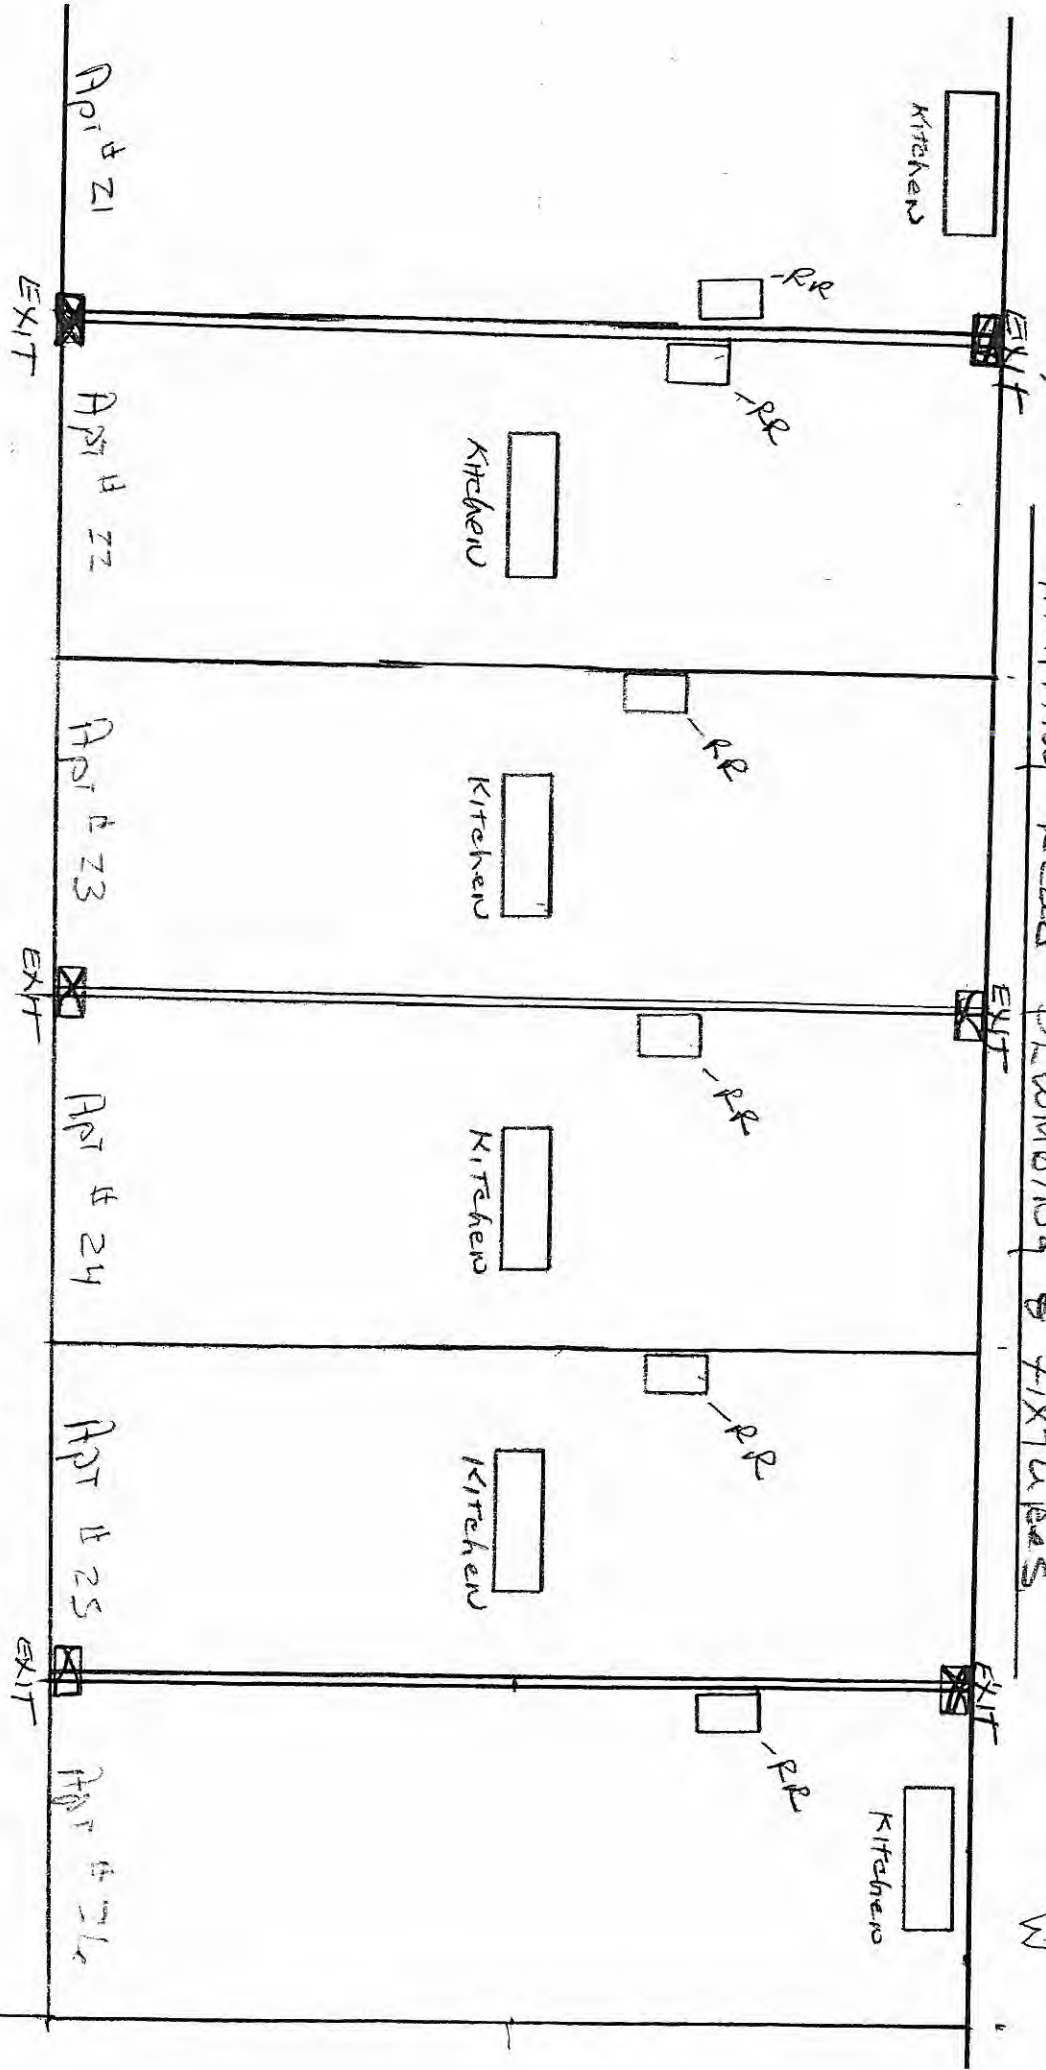

- DONE LEAD
- OTHER
- LEAD

LAKE AVENUE TERRACE  
 239 LAKE AVE.  
 HARTVILLE OHIO 44632  
 330-231-5193  
 OH7607412  
 Mapping Lead Plumbing & Fixtures

Entity: Lake Avenue Terrace  
 Doc Type: Report  
 Doc Subtype: \_\_\_\_\_  
 Program: DDAW  
 County: Staff  
 Secondary ID: OH7607412  
239 in color

- Material Leads
- Other ---
- Lead.

Lake Avenue Terrace  
 231 Lake Ave.  
 HAROLD, Ohio 44632  
 330-231-5193

MAPPING Lead Plumbing & FIXTURES

North PARKING

Fixture Material Unknown  
 Copper Piping

- POINT LEAD
- OTHER
- LEAD

Lake Avenue Terrace  
 237 Lake Ave.  
 Hartsville, Ohio 44632  
 330-231-5193

MAPPING LEAD PLUMBING & FIXTURES

North Parking

Fixture Material Unknown  
 Copper Piping

- POINT LEAD
- OTHER ---
- LEAD

Lake Avenue Terrace  
 237 Lake Ave.  
 Hartsville, Ohio 44632  
 3307 231-5193

MAPPING LEAD PLUMBING & FIXTURES

North PARKING

Fixture MATERIAL unknown  
 Copper Piping

- NONE LEAD
- OTHER
- LEAD

Lake Avenue Terrace  
 235 Lake Ave.  
 Hartsville, Ohio 44632  
 330-231-5193

MAPPING LEAD PLUMBING & FIXTURES