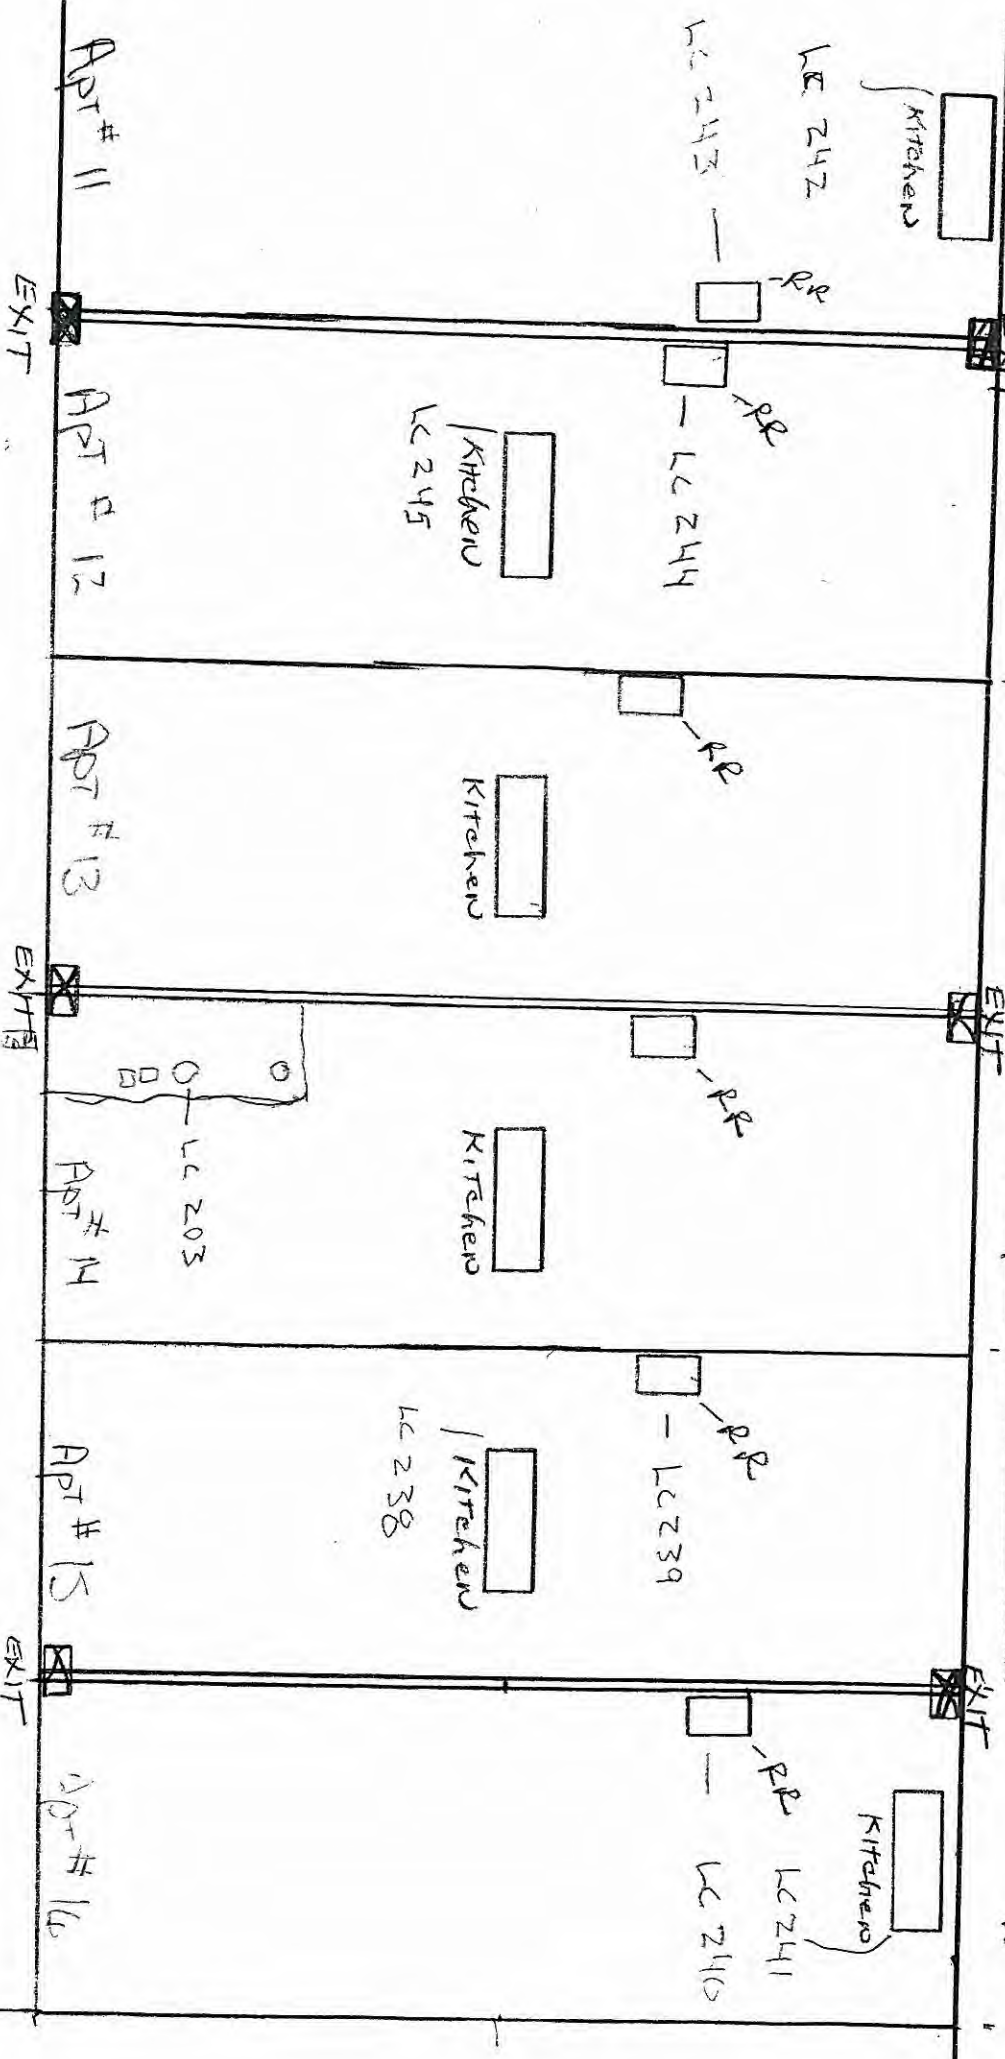

- DONE LEAD
- OTHER
- LEAD

LAKE AVENUE TERRACE  
 239 LAKE AVE.  
 HARTVILLE OHIO 44632  
 330-231-5193  
 OH7607412  
 Mapping Lead Plumbing & Fixtures

Entity: Lake Avenue Terrace  
 Doc Type: Report  
 Doc Subtype: \_\_\_\_\_  
 Program: DDAW  
 County: Staff  
 Secondary ID: OH7607412  
239 in color

North Parking

Future Material Unknown  
 Copper Piping

- Done Lead
- Other
- Lead

Lake Avenue Terrace  
 239 Lake Ave.  
 HARVILLE Ohio 44632  
 330-231-5193

Mapping Lead Plumbing & Fixtures

North PARKING

Fixture Material UNKNOWN  
 Copper PIPING

- Material Leads
- Other ---
- Lead.

Lake Avenue Terrace  
 231 Lake Ave.  
 HAROLD, Ohio 44632  
 330-231-5193

MAPPING Lead Plumbing & FIXTURES

North PARKING

Fixture Material Unknown  
 Copper Piping

- POINT LEAD
- OTHER
- LEAD

Lake Avenue Terrace  
 237 Lake Ave.  
 Hartsville, Ohio 44632  
 330-231-5193

MAPPING LEAD PLUMBING & FIXTURES

North Parking

Fixture Material Unknown  
 Copper Piping

- POINT LEAD
- OTHER ---
- LEAD

Lake Avenue Terrace  
 237 Lake Ave.  
 Hartsville, Ohio 44632  
 3307 231-5193