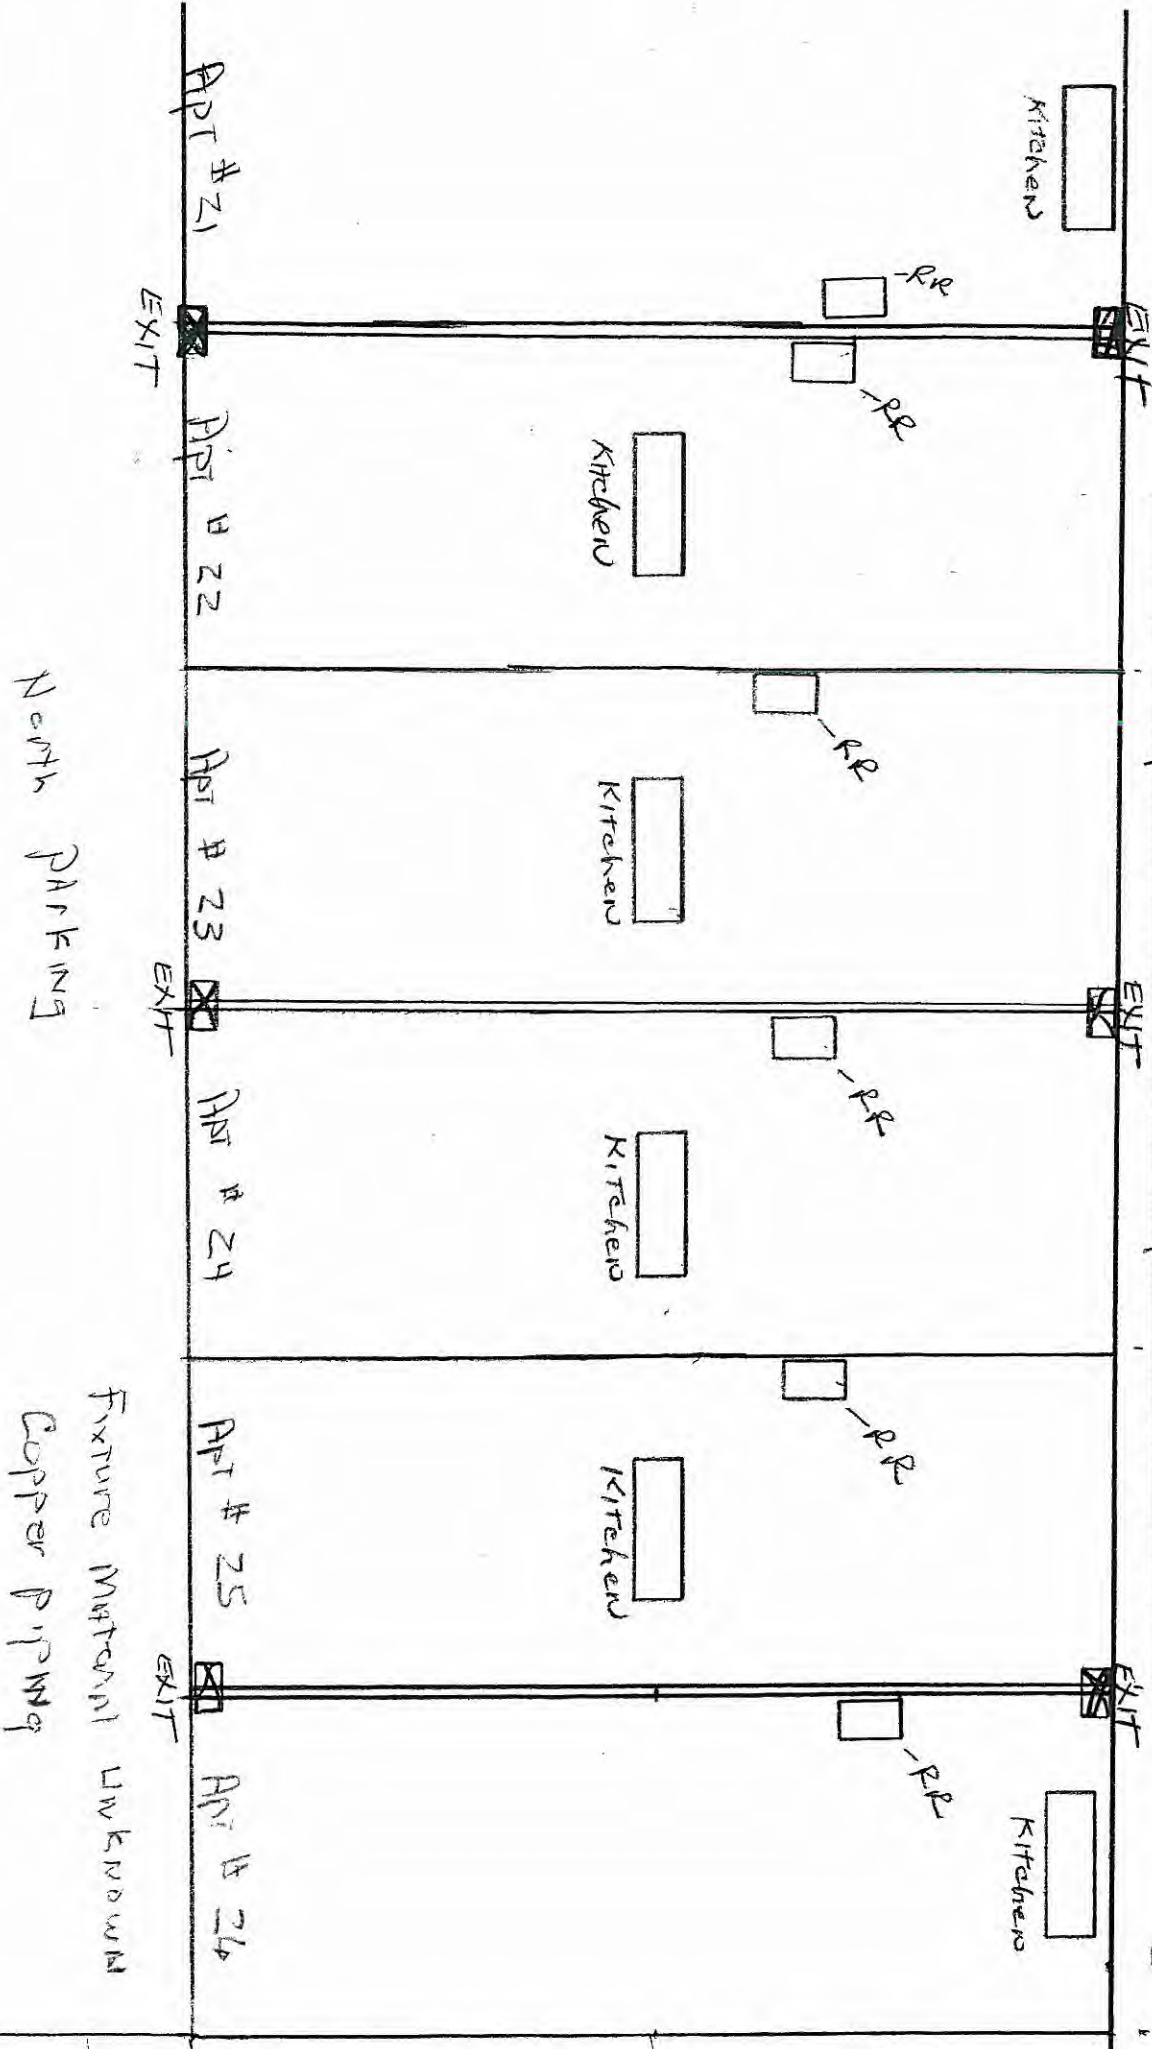

- DONE LEAD
- OTHER
- LEAD

LAKE AVENUE TERRACE  
 239 LAKE AVE.  
 HARTVILLE OHIO 44632  
 330-231-5193  
 OH7607412  
 Mapping Lead Plumbing & Fixtures

Entity: Lake Avenue Terrace  
 Doc Type: Report  
 Doc Subtype: \_\_\_\_\_  
 Program: DDAW  
 County: Staff  
 Secondary ID: OH7607412  
239 in color

North Parking

Future Material Unknown  
 Copper Piping

- Done Lead
- Other
- Lead

Lake Avenue Terrace  
 239 Lake Ave.  
 HARVILLE Ohio 44632  
 330-231-5193

Mapping Lead Plumbing & Fixtures

North PARKING

Fixture Material UNKNOWN  
 Copper PIPING

- Material Leads
- Other ---
- Lead.

Lake Avenue Terrace  
 231 Lake Ave.  
 HAROLD, Ohio 44632  
 330-231-5193

MAPPING Lead Plumbing & FIXTURES

North PARKING

Fixture Material Unknown  
 Copper Piping

- POINT LEAD
- OTHER
- LEAD