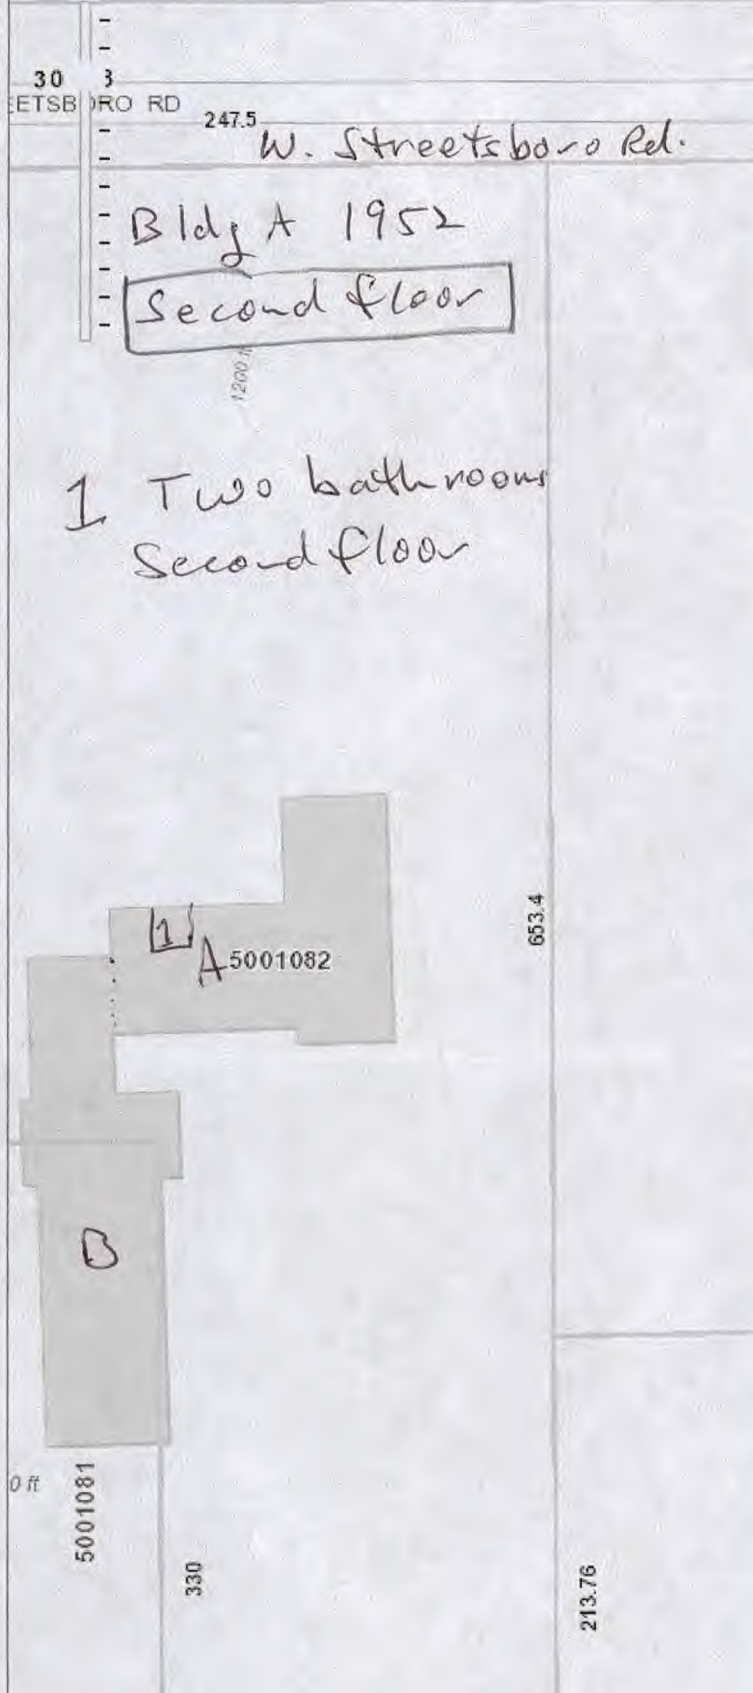

2

Parcel Search

Parcel Search Tools

Find a Parcel Parcel Details

Search Parcels by: Parcel #

Lowest streetsboro

Search

Refine parcel search by graphic

Select Parcels by:

Search/Selection Results: 0

Clear

Mailing Labels

Parcel # Address Owner

5001587