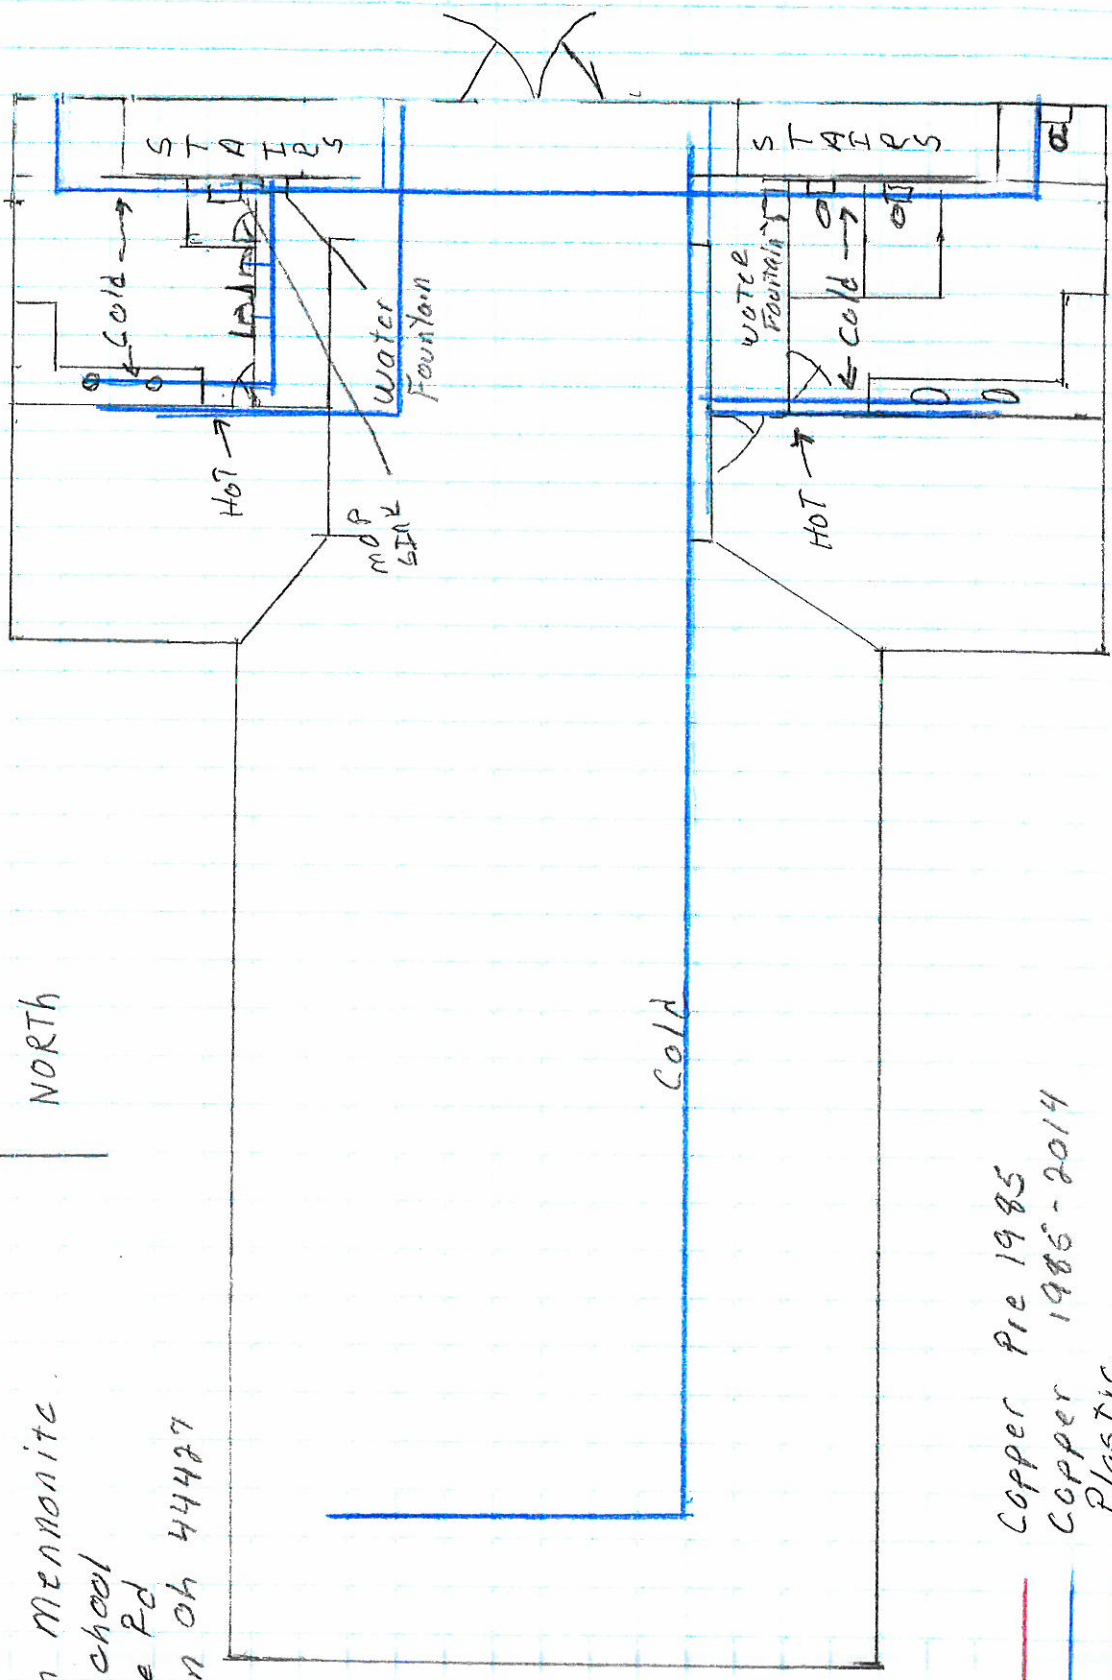

Scale 3/32" = 1 foot

Bane  
Rd

NORTH  
↑

Glade Run Mennonite  
Church + School  
7044 Bane Rd  
Kensington Oh 44427

CONTACT  
Dan OTTO  
330-853-8012

Baird  
RC

— Copper P/e 1985  
 — Copper 1986-2014  
 — Plastic

RECEIVED

MAR 06 2017

Main Floor

Scale 3/32" = 1 foot

OHIO ELA NEDO