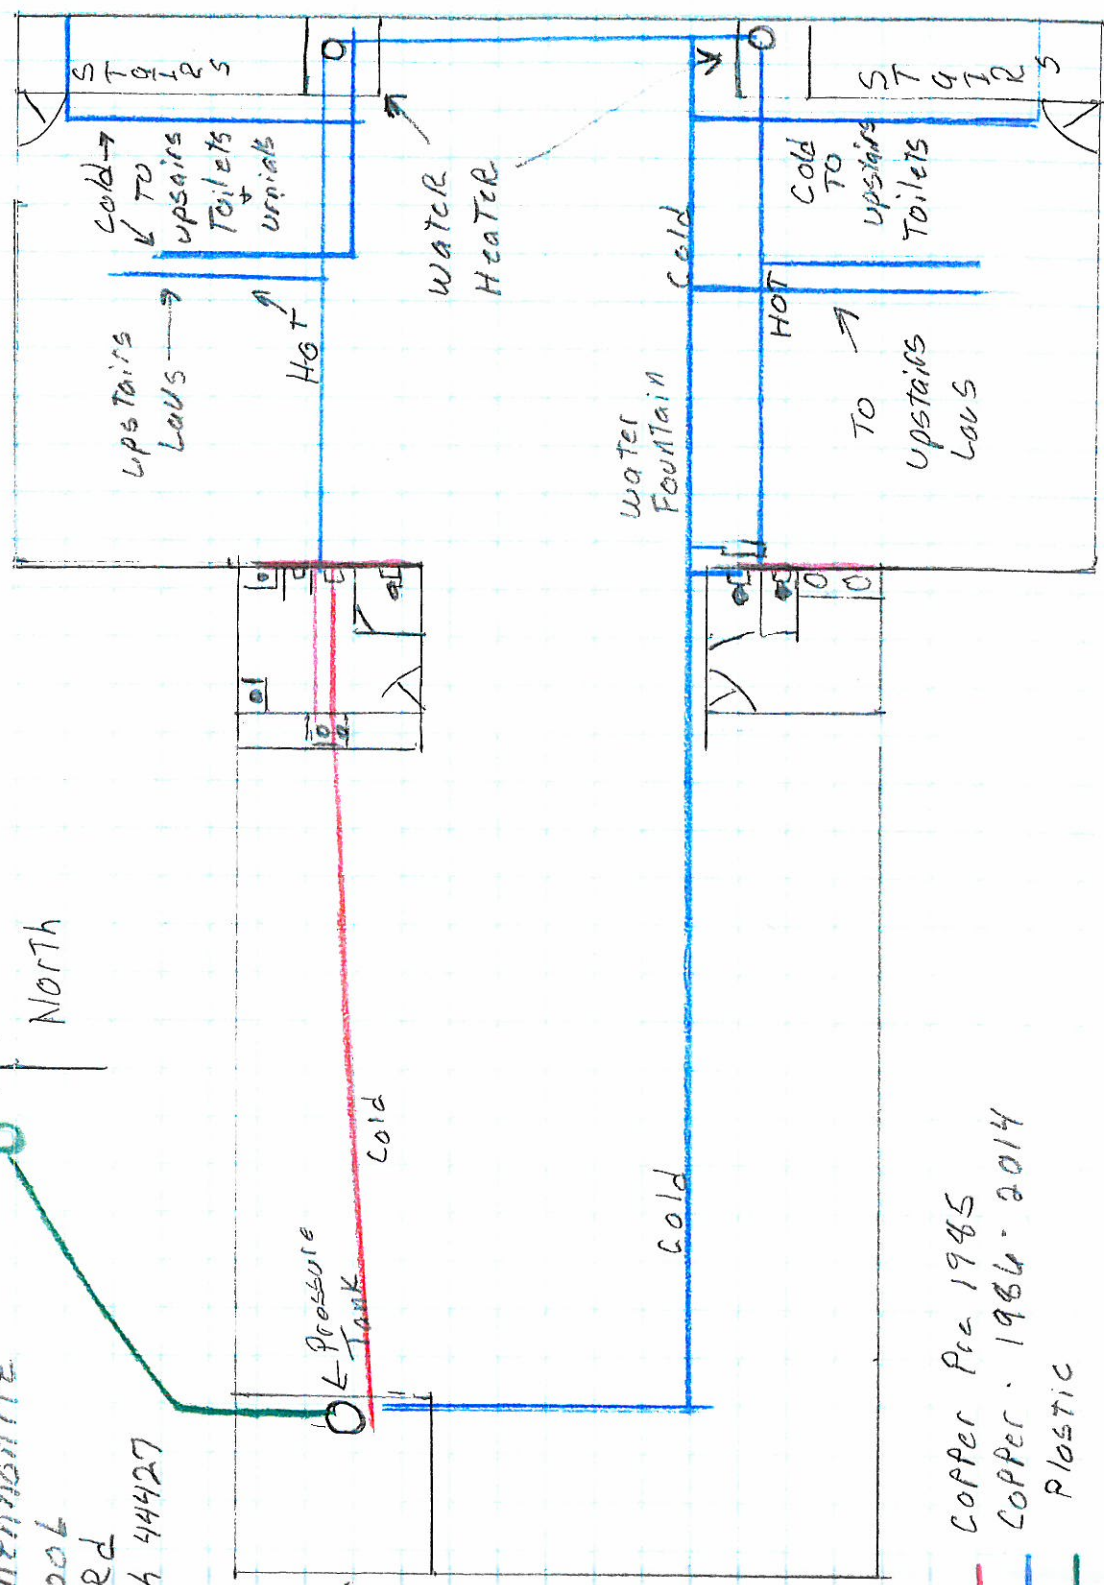

OH 1042212

Glade Run Mennonite Church & School  
7044 Bane Rd  
Kensington OH 44427

Contact  
Don OTTO  
330-853-8012

- Copper Pre 1985
- Copper 1986 - 2014
- Plastic

Basement

RECEIVED

MAR 06 2017

OHIO EPA NEDO

Scale 3/32" = 1 foot

Bane  
Rd

NORTH  
↑

Glade Run Mennonite  
Church + School  
7044 Bane Rd  
Kensington Oh 44427

CONTACT  
Dan OTTO  
330-853-8012

Baird  
RC

— Copper P/e 1985  
 — Copper 1986-2014  
 — Plastic

RECEIVED

MAR 06 2017

Main Floor

Scale 3/32" = 1 foot

OHIO ELA NEDO