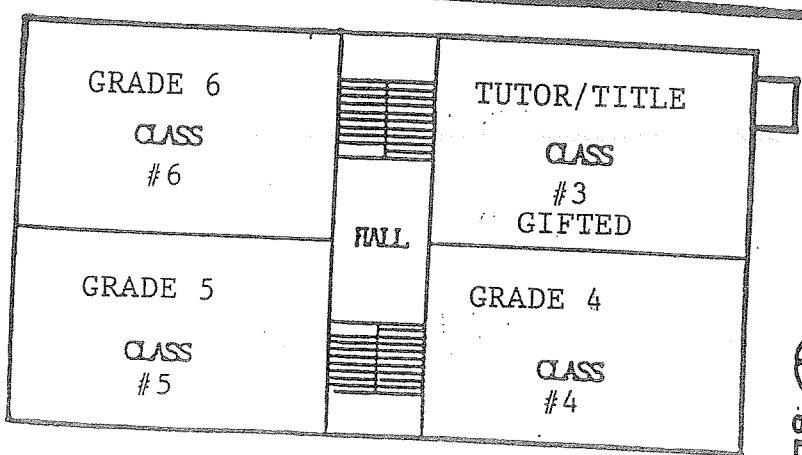

Franklin School  
 Built in 1938  
 First Addition 1953  
 Massive Renovation 2001  
 Most of fixtures were replaced in 2001

SECOND FLOOR - FRANKLIN TWP SCHOOL

FIRST FLOOR - FRANKLIN TWP, School

Entity: Franklin Twp  
 Doc Type: Report  
 Doc Subtype: \_\_\_\_\_  
 Program: \_\_\_\_\_  
 County: Wayne  
 Secondary ID: 048537312