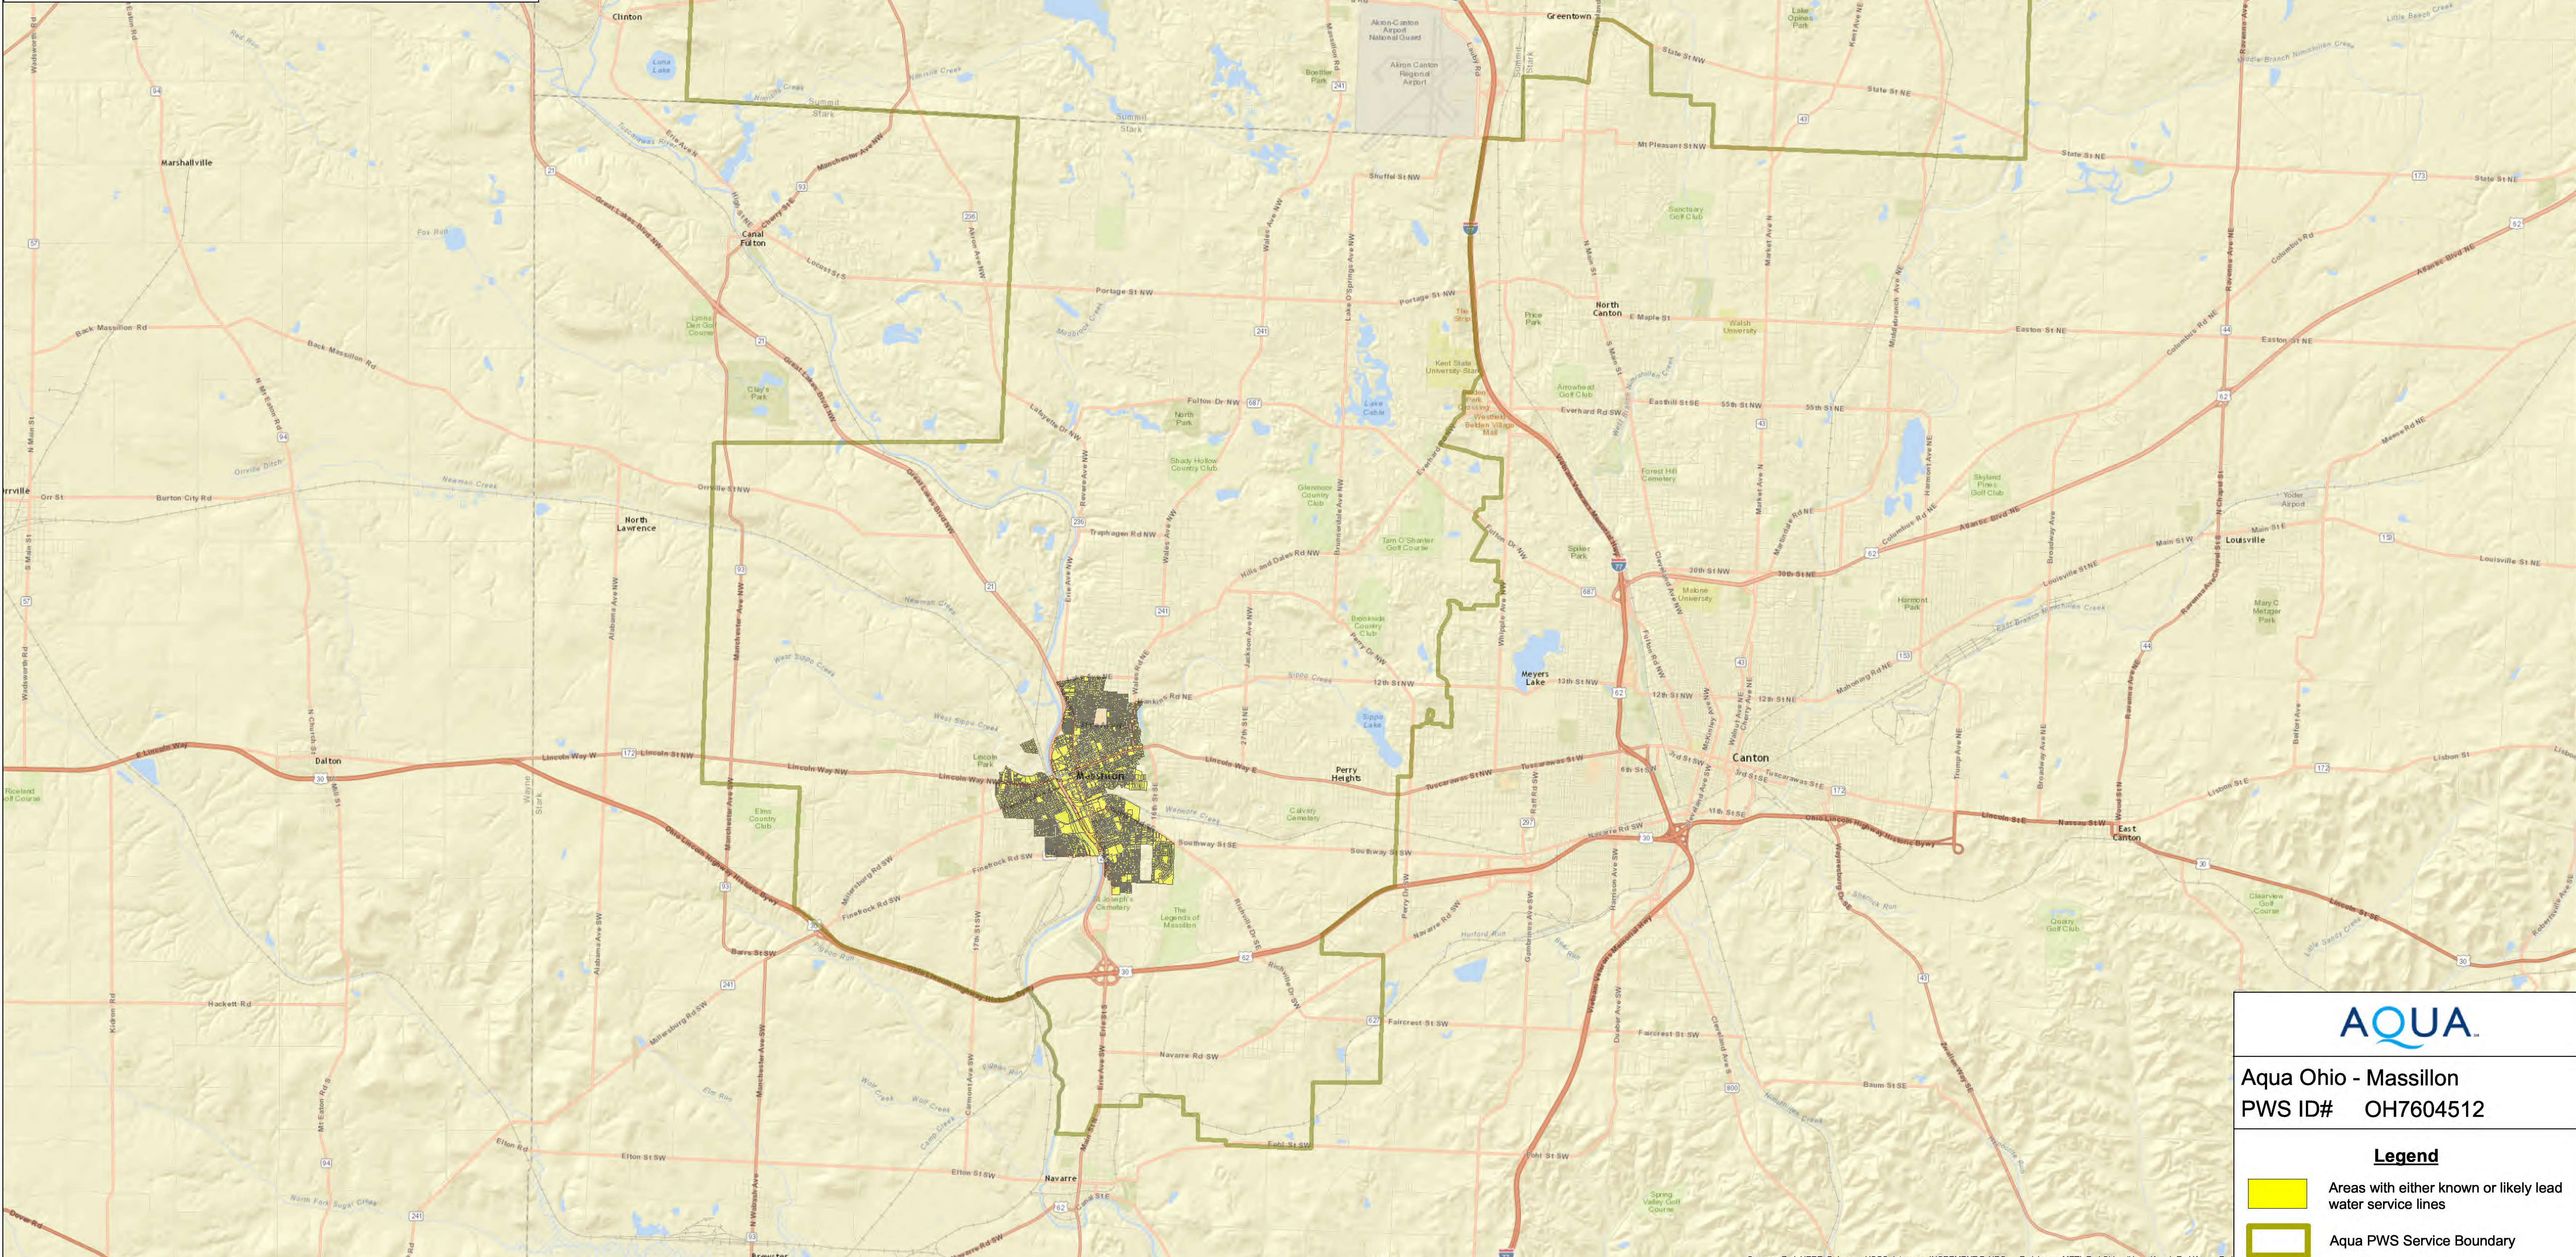

Aqua Ohio – Massillon
PWS ID# OH7604512
For more information, please call
Aqua Customer Service
877.987.2782

Areas that are either known or likely to have lead service lines owned by either customers or Aqua.*

Buildings in Ohio built prior to 1998 or that use plumbing material or solder manufactured before 1998 may have materials with greater than 8% lead and are at a higher risk of contributing lead to the drinking water than materials manufactured after 1998. In addition, buildings built and plumbing materials manufactured after 2014 were required to have less than 0.25% lead by weight and have the lowest risk for contributing lead to the drinking water. It should be noted however that, although prohibited, some use of leaded solder or leaded components may have occurred after the prohibitions became effective.

Aqua Ohio - Massillon
PWS ID# OH7604512

Legend

- Areas with either known or likely lead water service lines
- Aqua PWS Service Boundary