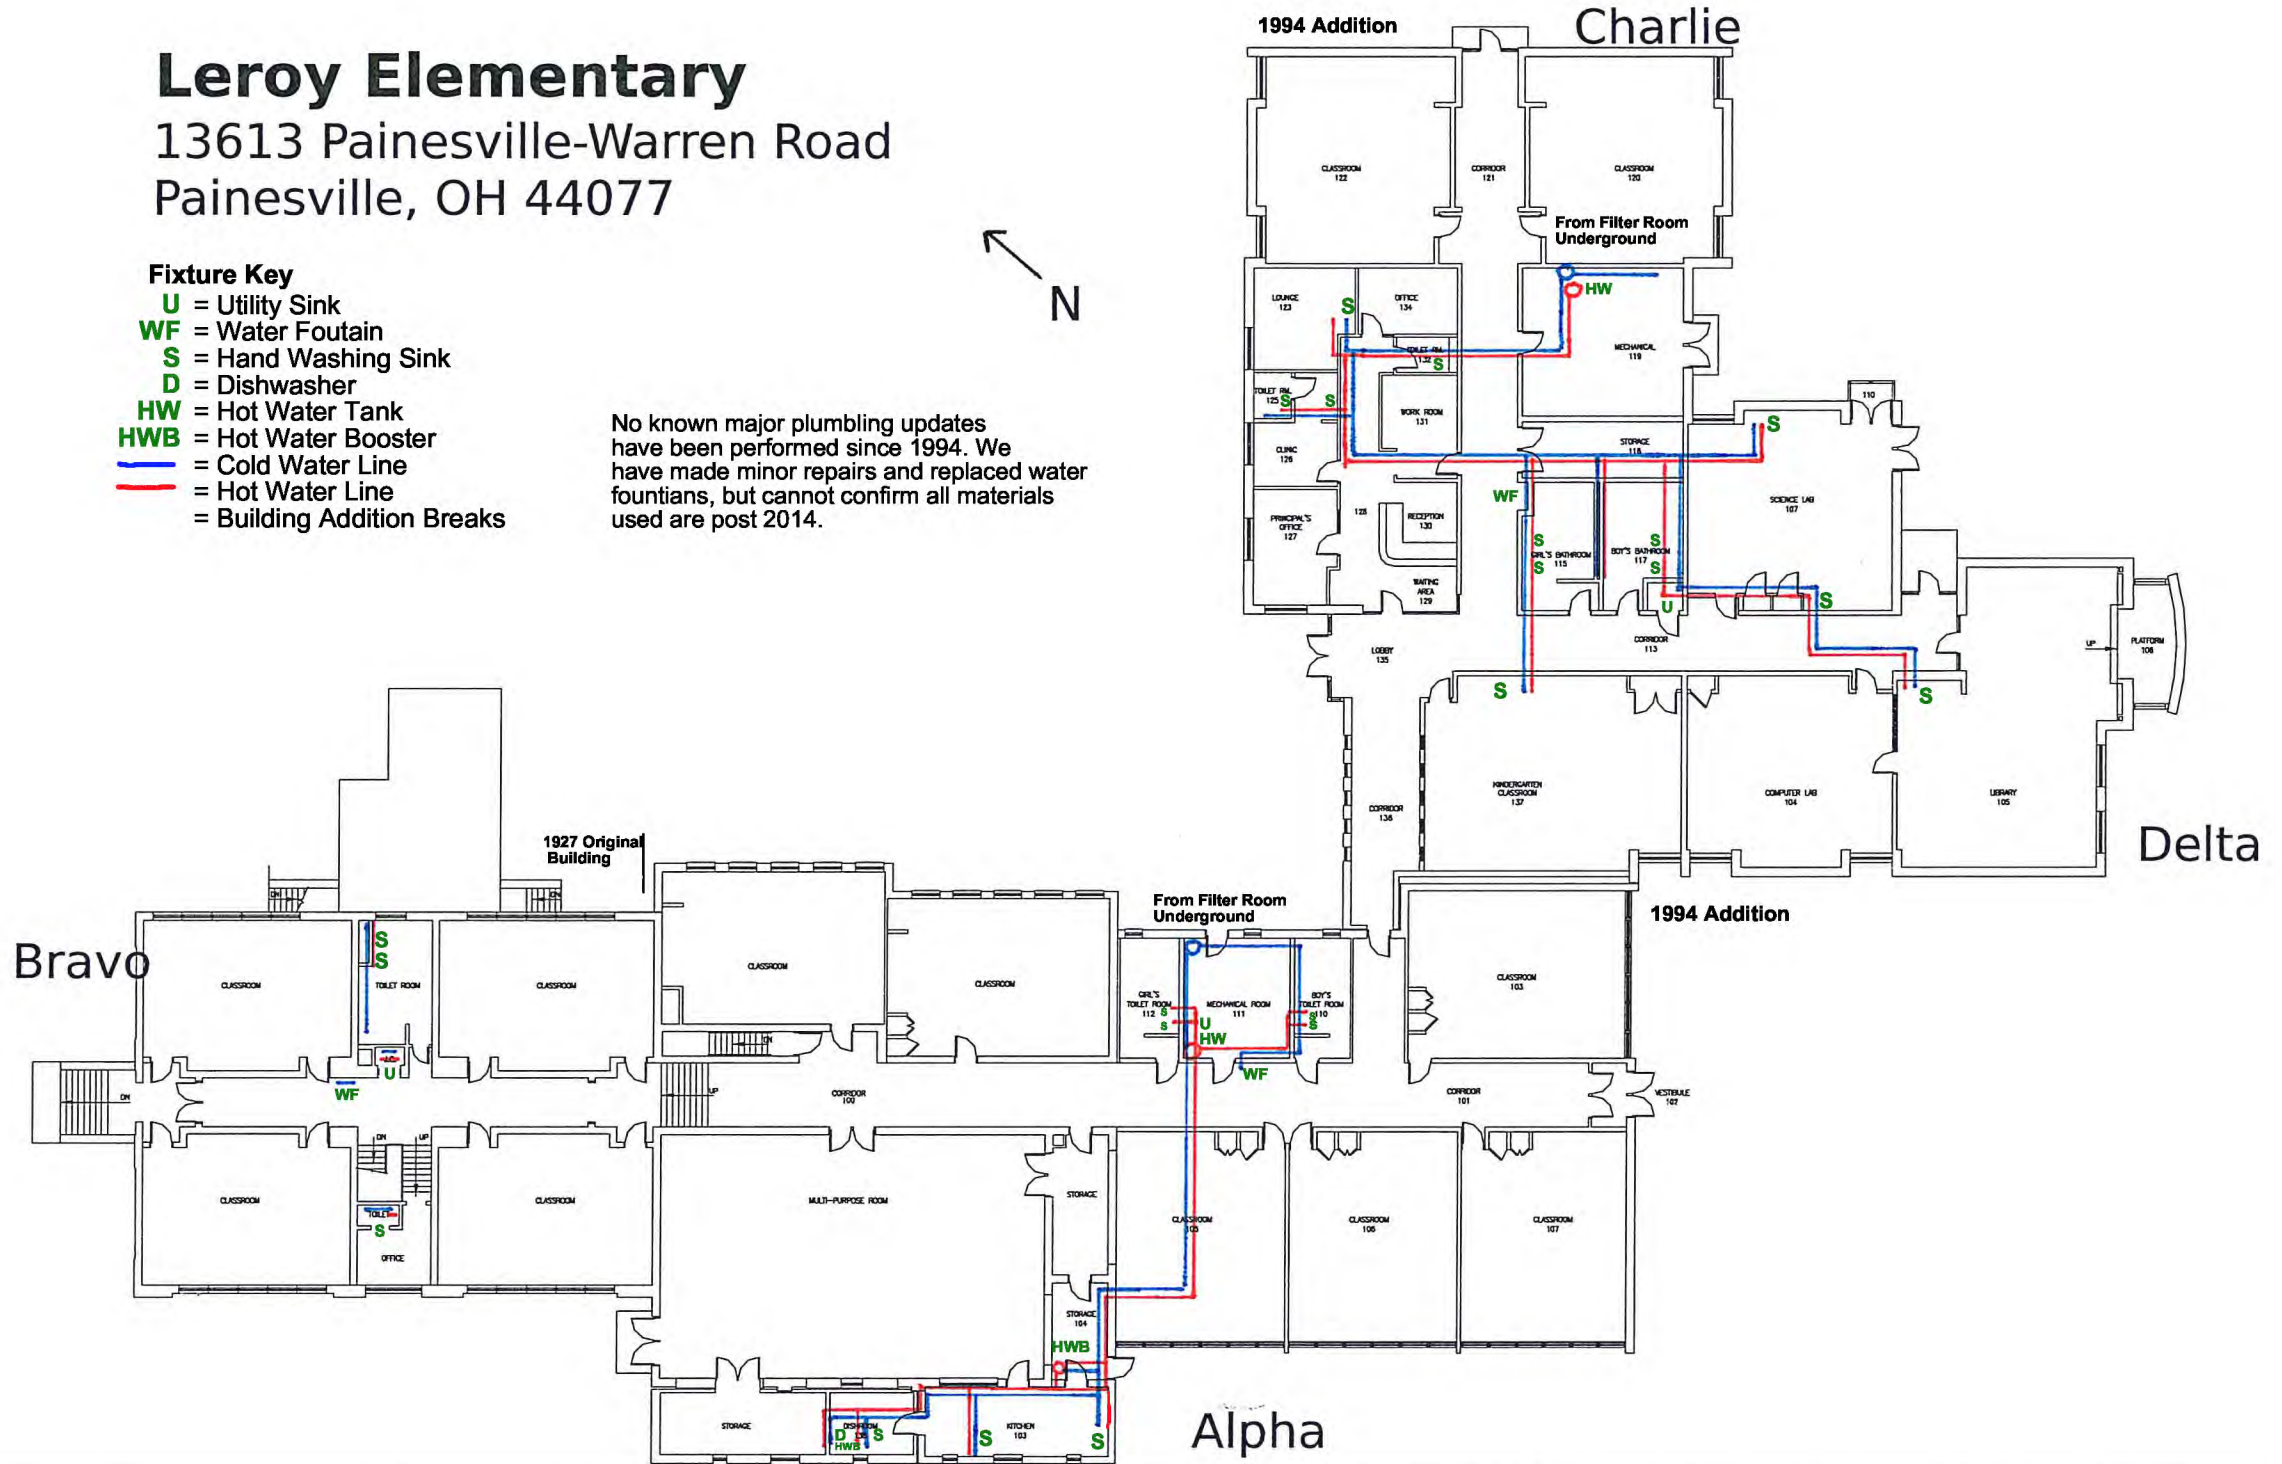

# Leroy Elementary

13613 Painesville-Warren Road  
Painesville, OH 44077

## Fixture Key

- U** = Utility Sink
- WF** = Water Fountain
- S** = Hand Washing Sink
- D** = Dishwasher
- HW** = Hot Water Tank
- HWB** = Hot Water Booster
- = Cold Water Line
- = Hot Water Line
- = Building Addition Breaks

# Leroy Elementary

## Basement