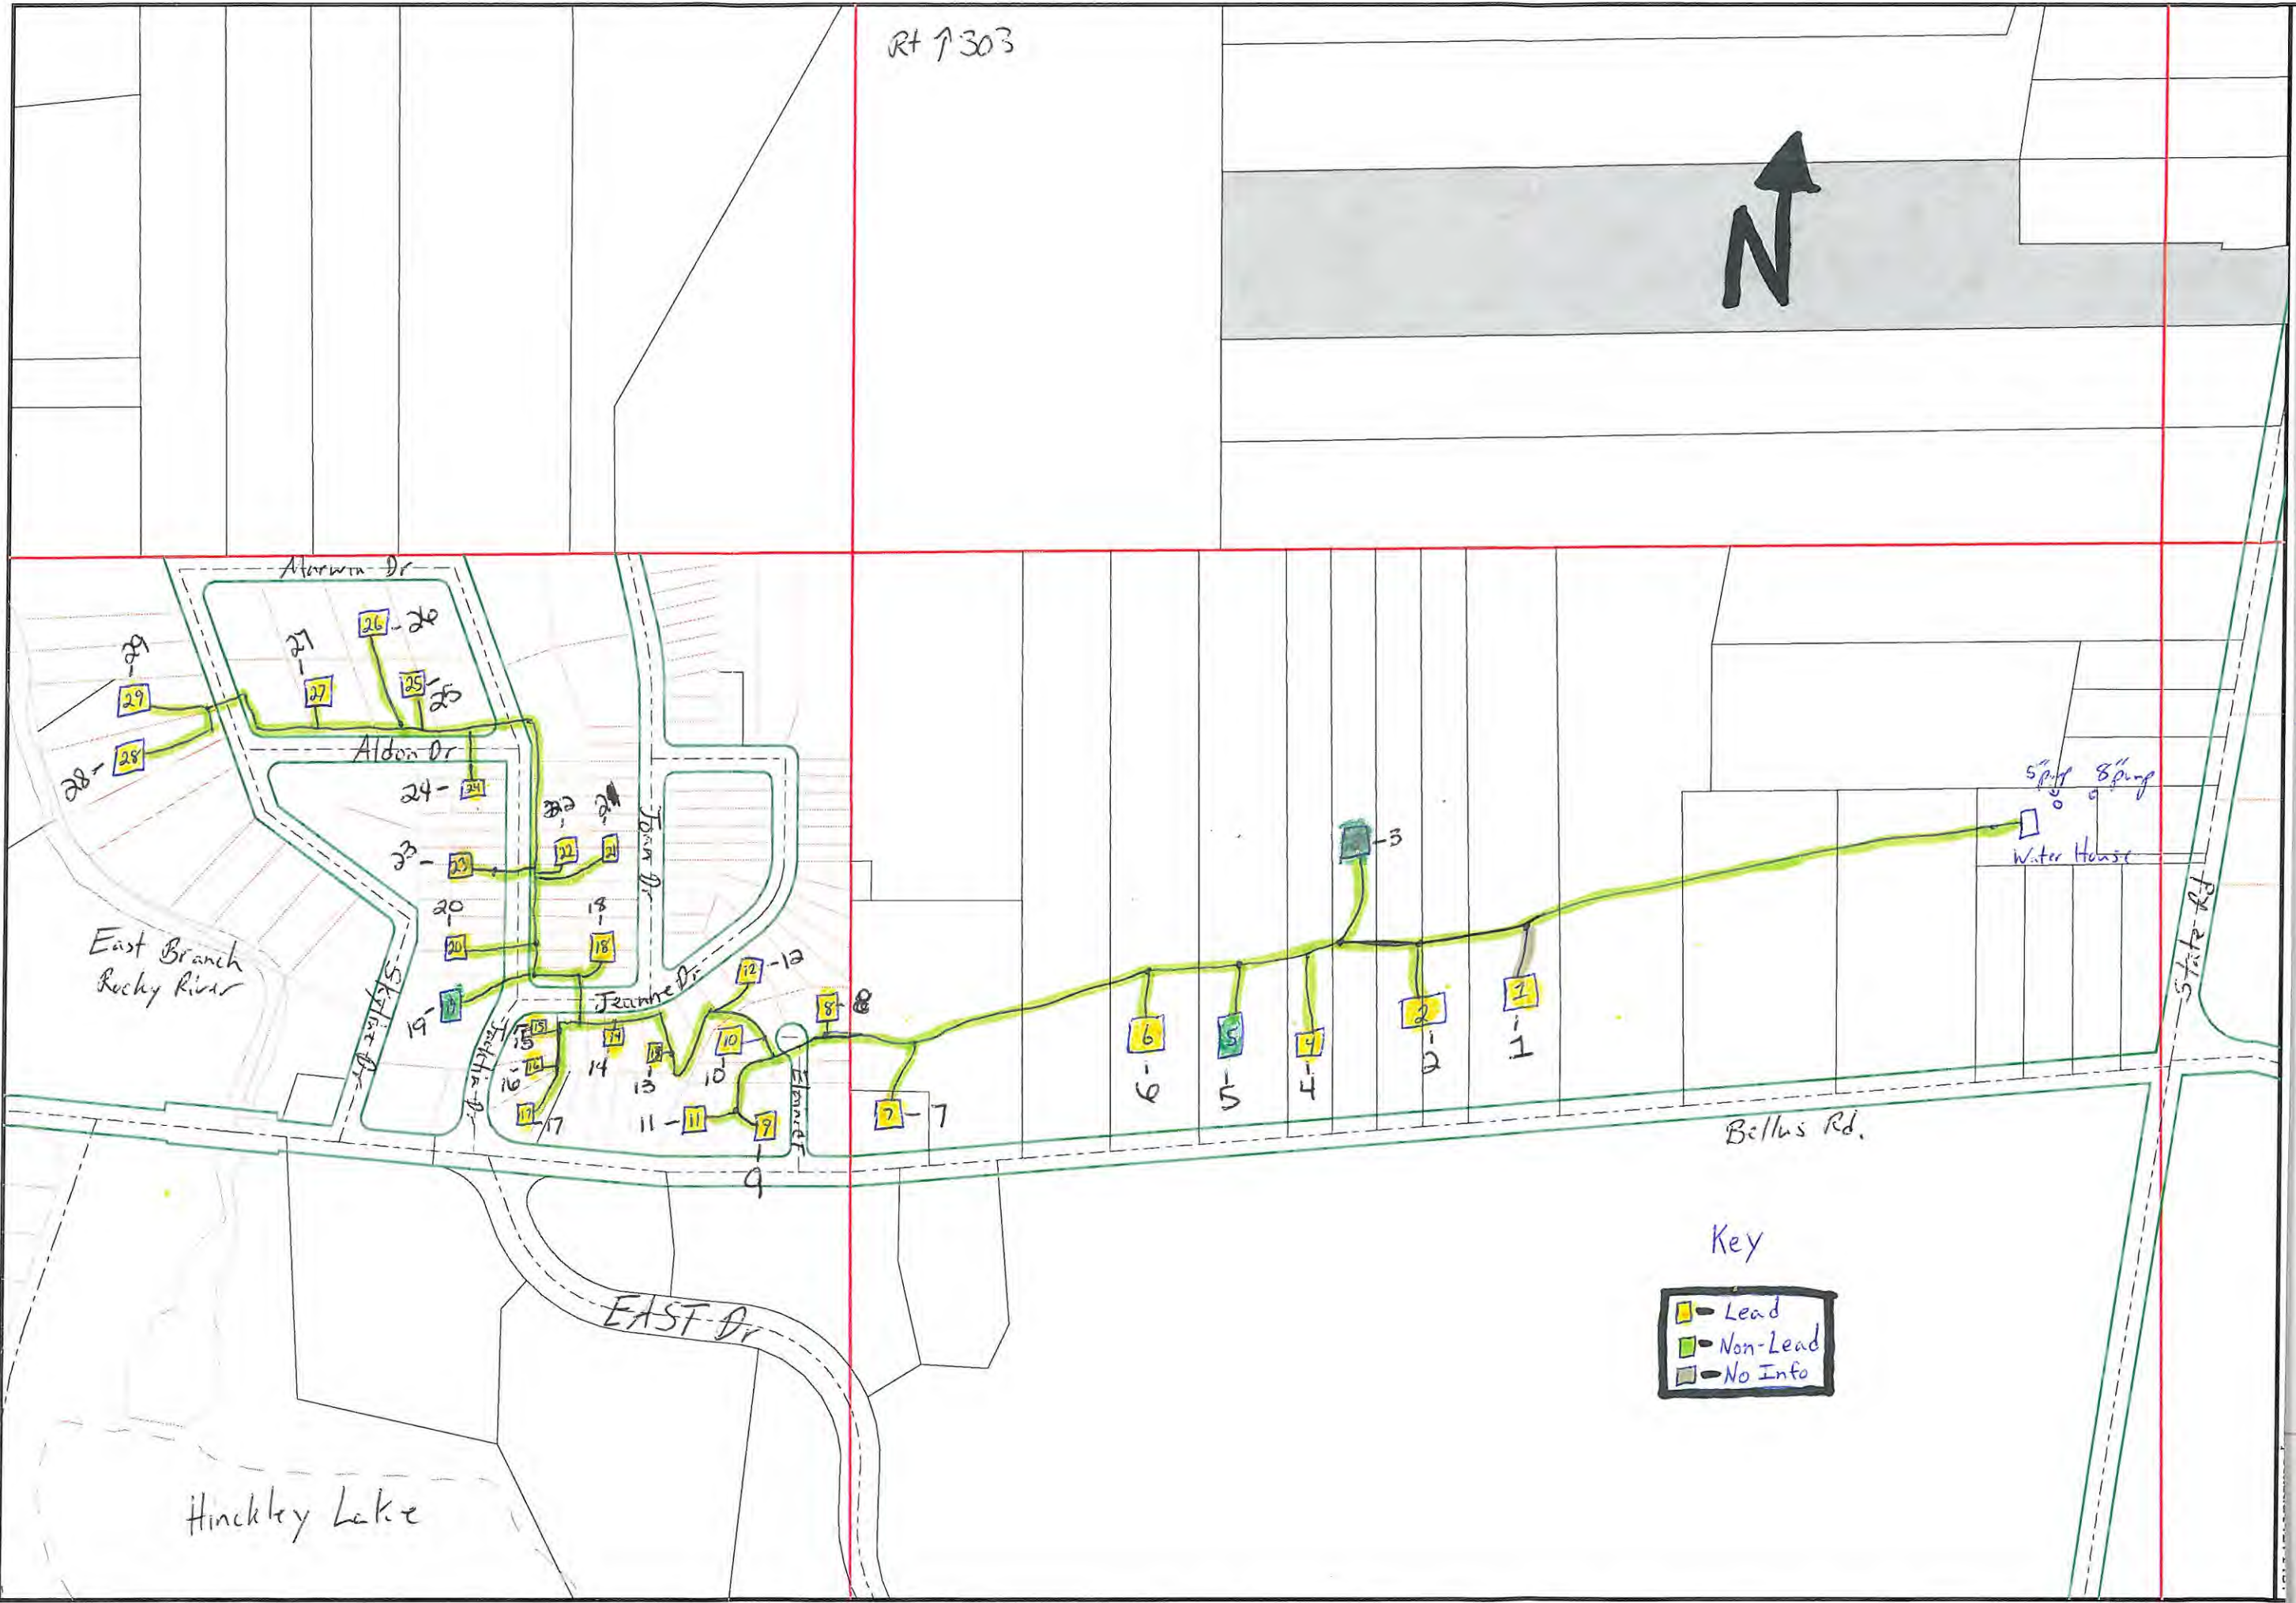

Rt ↑ 303

East Branch Rocky River

Spring Spring
Water House

Bellus Rd.

EAST DR

Hinckley Lake

Key

Yellow box	Lead
Green box	Non-Lead
Grey box	No Info