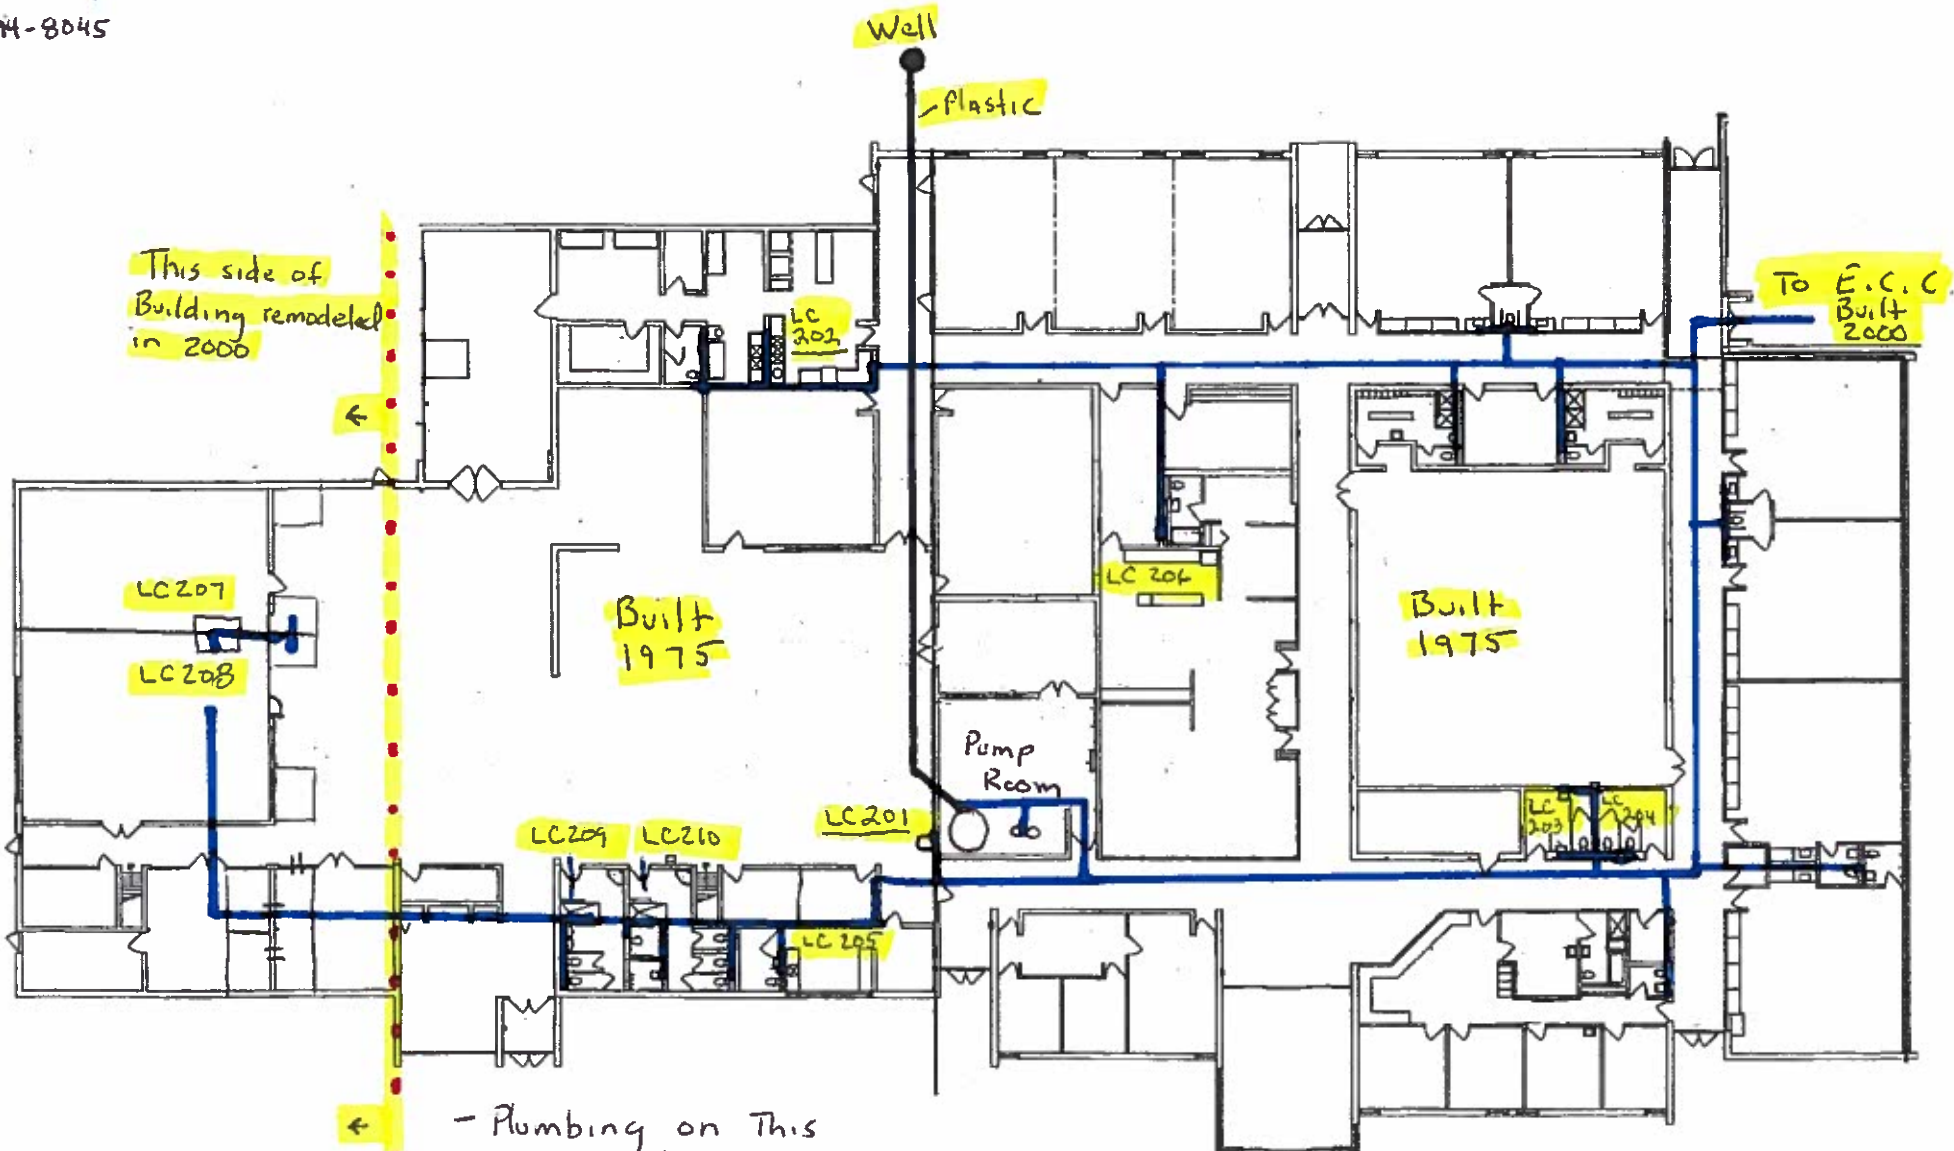

- Plumbing on This Side was installed in 1975
- All Plumbing is copper
- Fixtures unknown

E.C.C. Built 2000

OH 3833312

8001 TWP 574

Holmesville, Ohio 44633

330-674-8045

North

- ALL Plumbing installed 2000