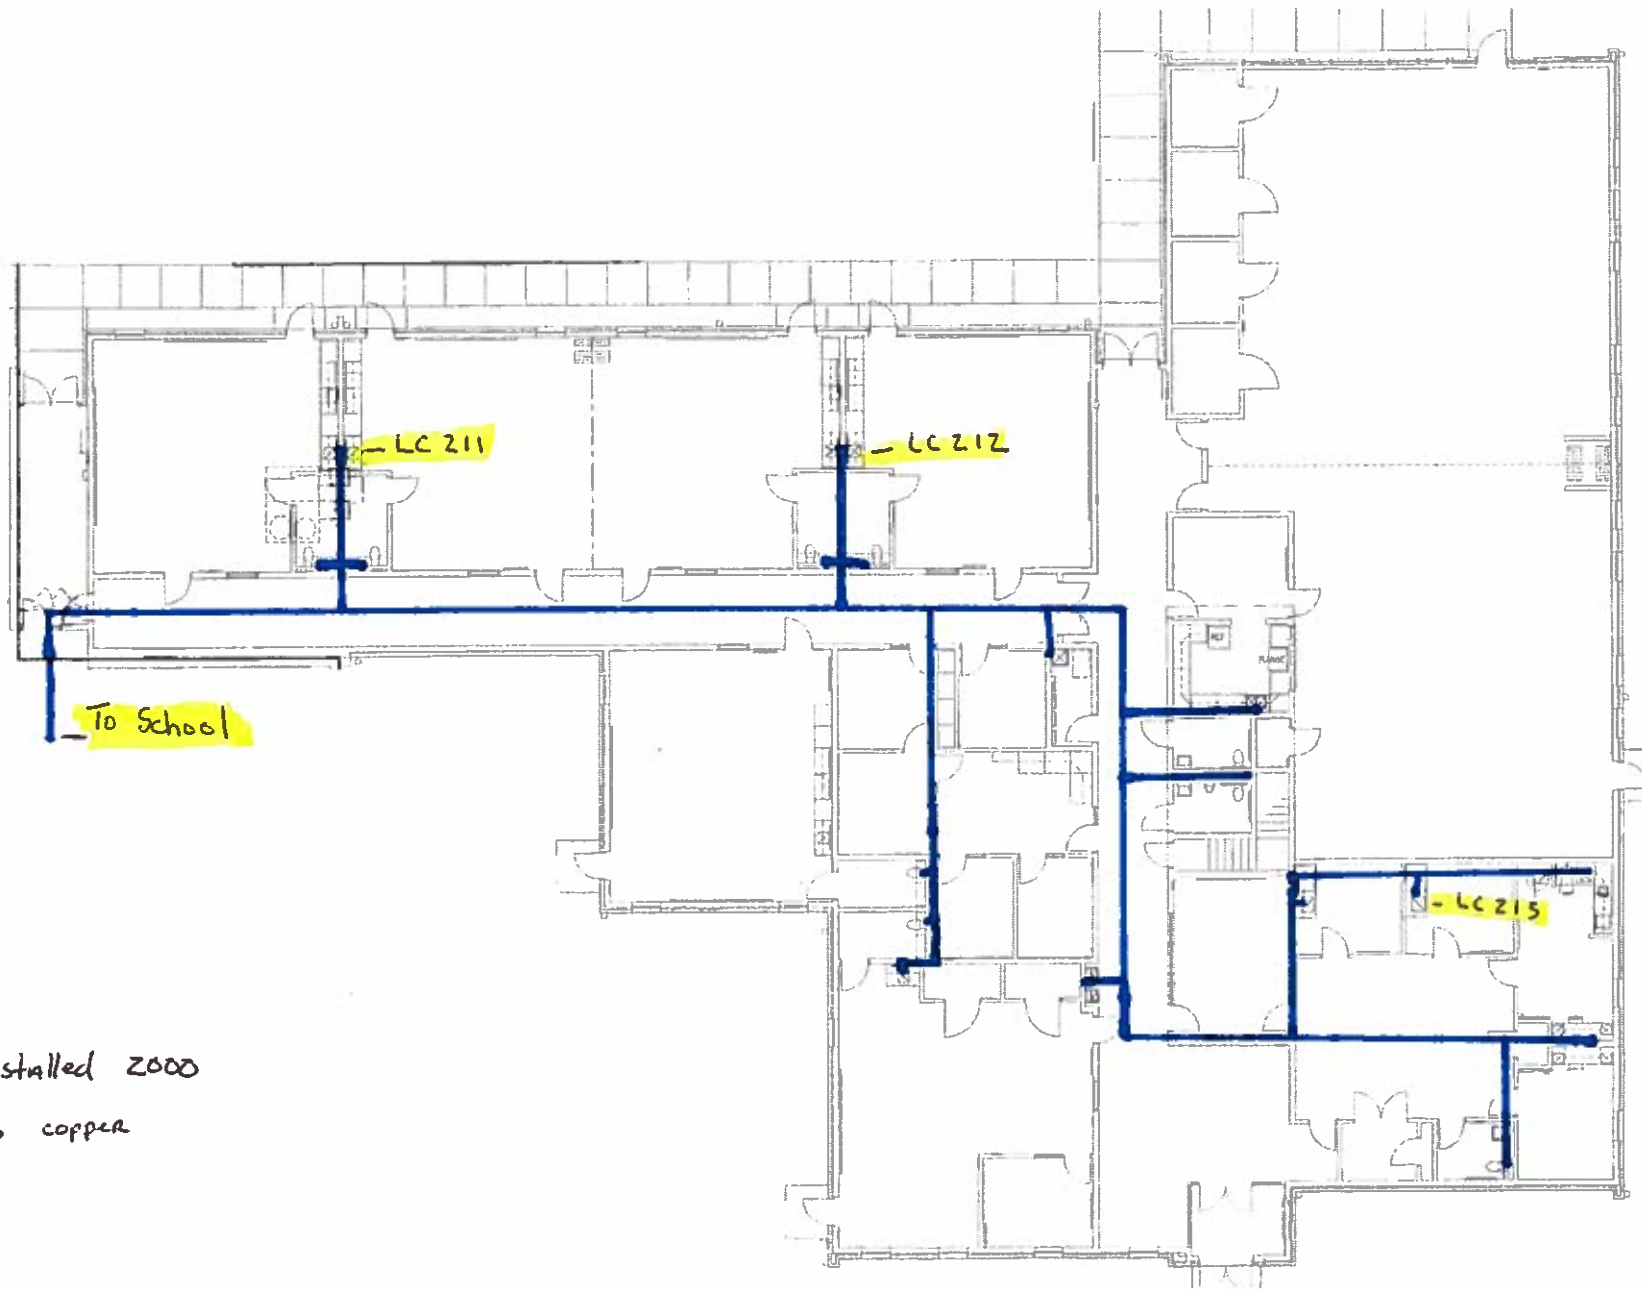

- Plumbing on This Side was installed in 1975
- All Plumbing is copper
- Fixtures unknown

E.C.C. Built 2000

OH 3833312

8001 TWP 574

Holmesville, Ohio 44633

330-674-8045

North

- ALL Plumbing installed 2000

- ALL Plumbing is copper