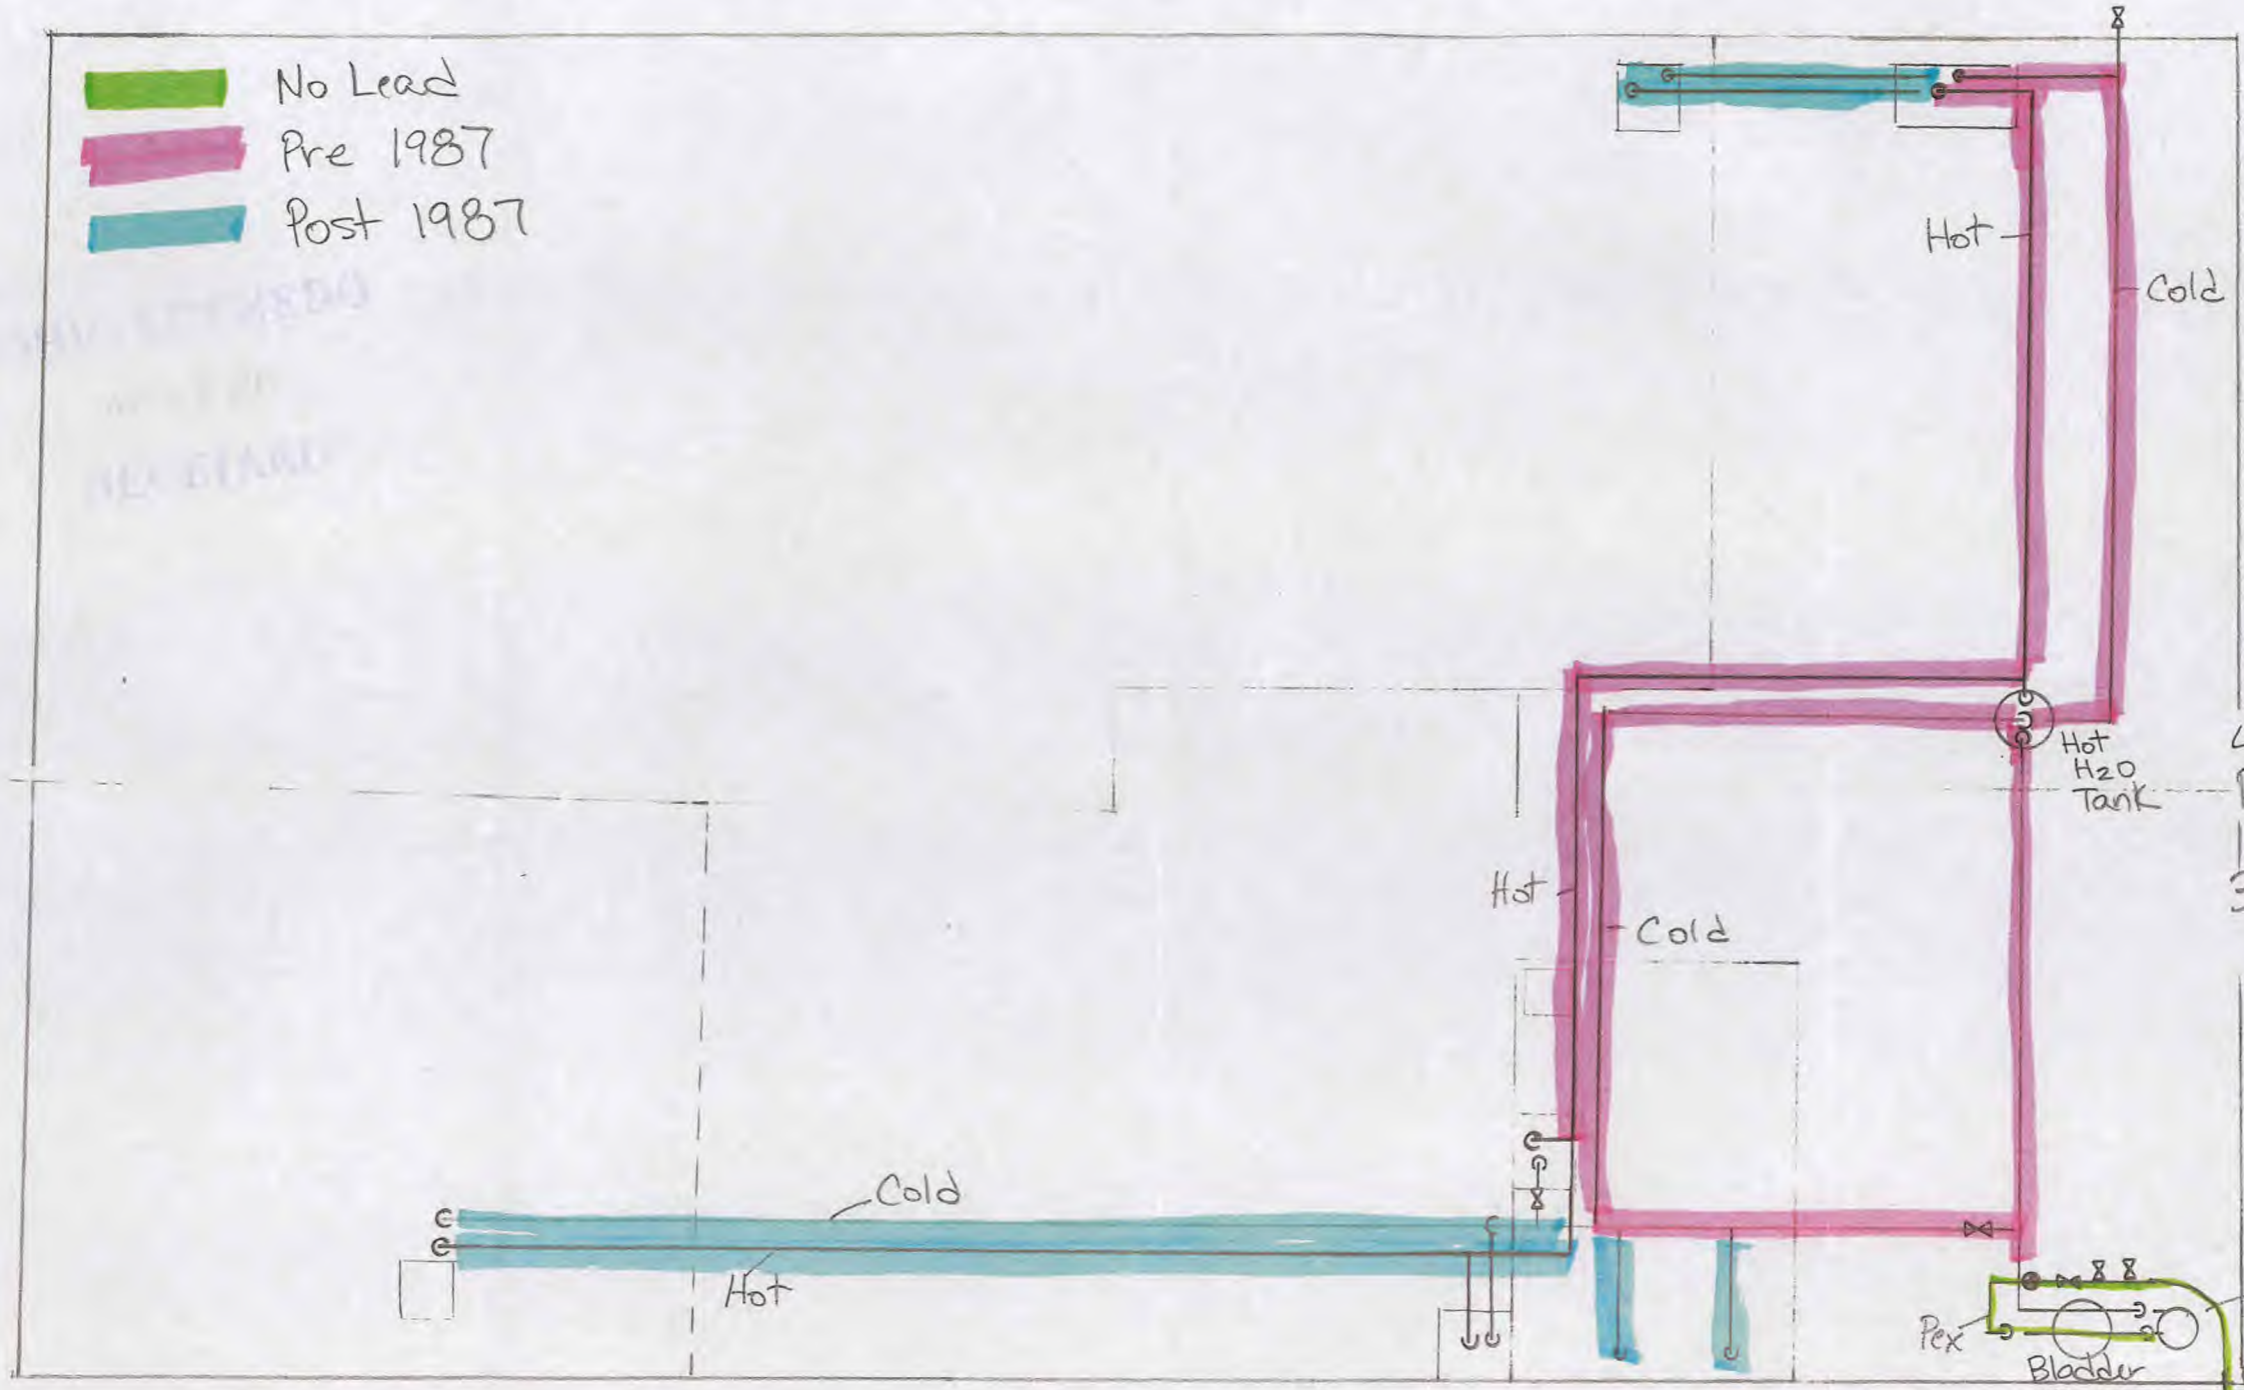

Wash
Basin
Unknown
Fixture
Type

PWS
678-4012

Sink
Unknown
Fixture
Type

Sink
Unknown
Fixture
Type

Bathroom

OHIO EPA NEDO

MAR 09 2017

RECEIVED

Sink
Unknown
Fixture
Type

Toilet Toilet

First Floor - NTS -

Entry
Point

- No Lead
- Pre 1987
- Post 1987

Planet Earth
 PreSchool
 4129 St. Rt. 14
 Ravenna OH
 44266
 330-325-731
 3-5-17
 PWS
 678-4012

Basement -NTS-

Entry Point