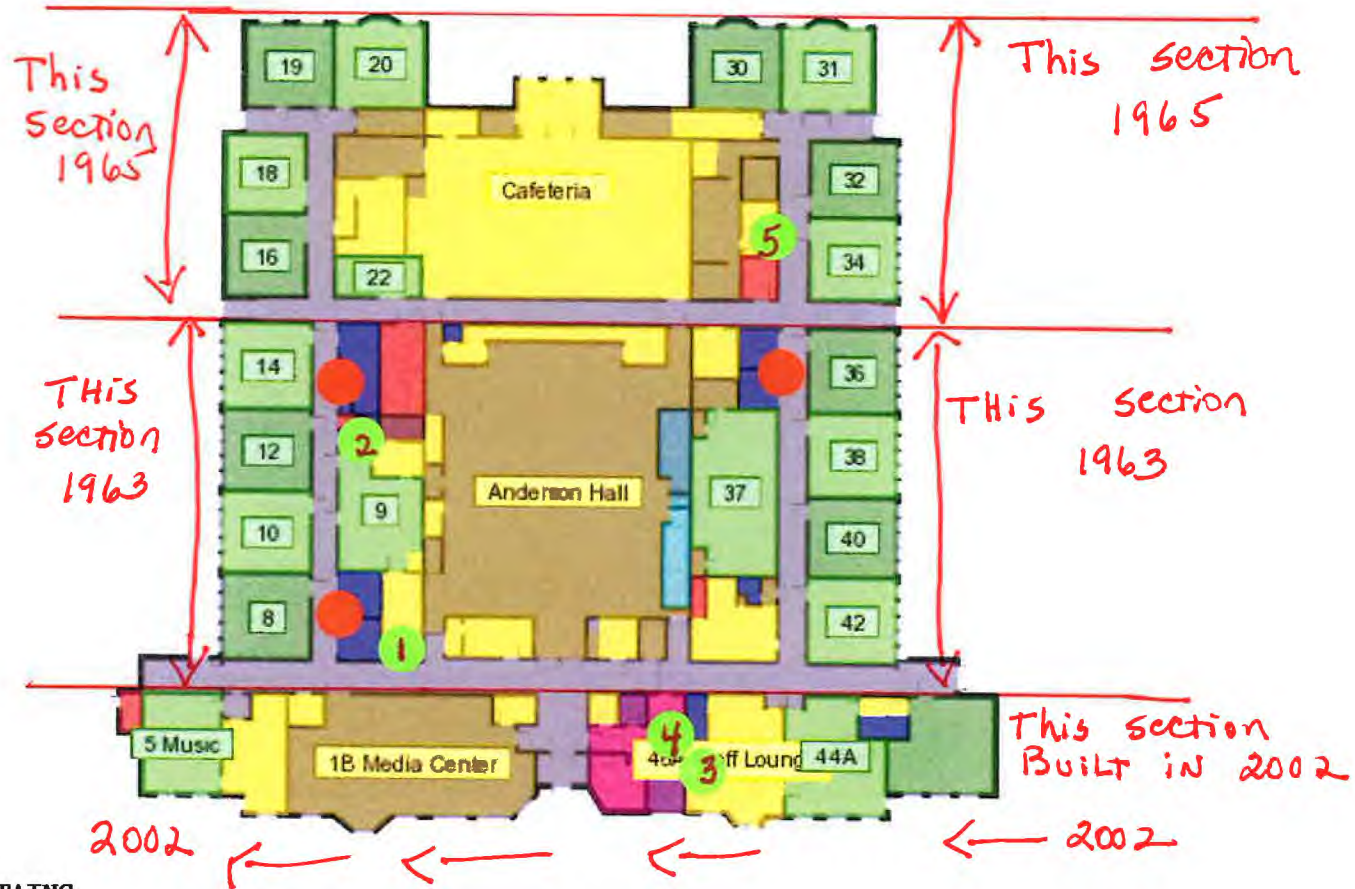

PWS ID # OH 2838112

LEAD AND COPPER SAMPLE SITE MAP

SAINT ANSELM PARISH & SCHOOL

13013 CHILLICOTHE ROAD, CHESTERLAND, OH 44026

PWS #2838112

- = DRINKING FOUNTAINS
- = SAMPLE SITES
- 1 = LC201
- 2 = LC 202
- 3 = LC 203
- 4 = LC 204
- 5 = LC 205

TIER 2
 NO LEAD SERVICE LINES