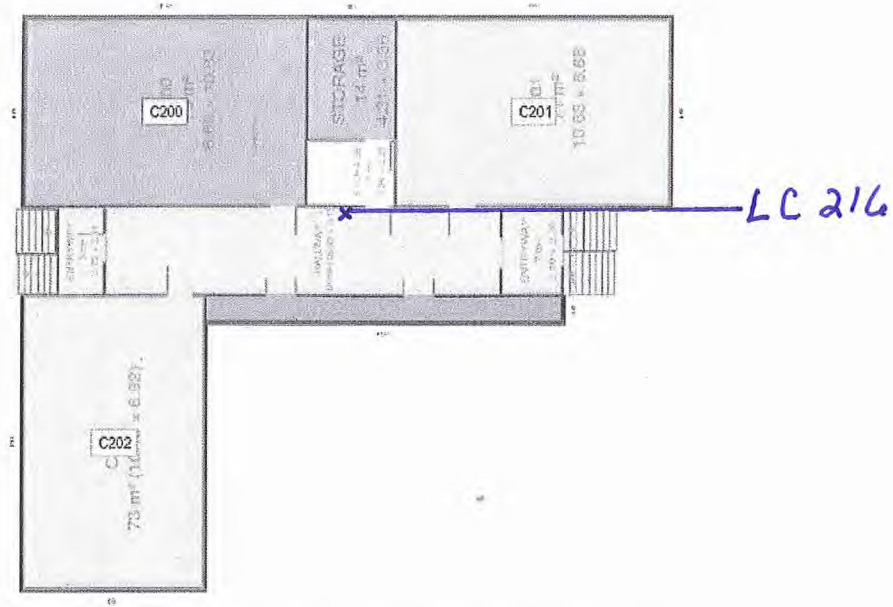

←North

East

Bath Elementary School – Revere Local School District
1246 N Cleveland Massillon Rd. Akron, Ohio 44333 (330)-523-3802

1923 Original Building - Built Prior to 1998 **PROBABLE**

West