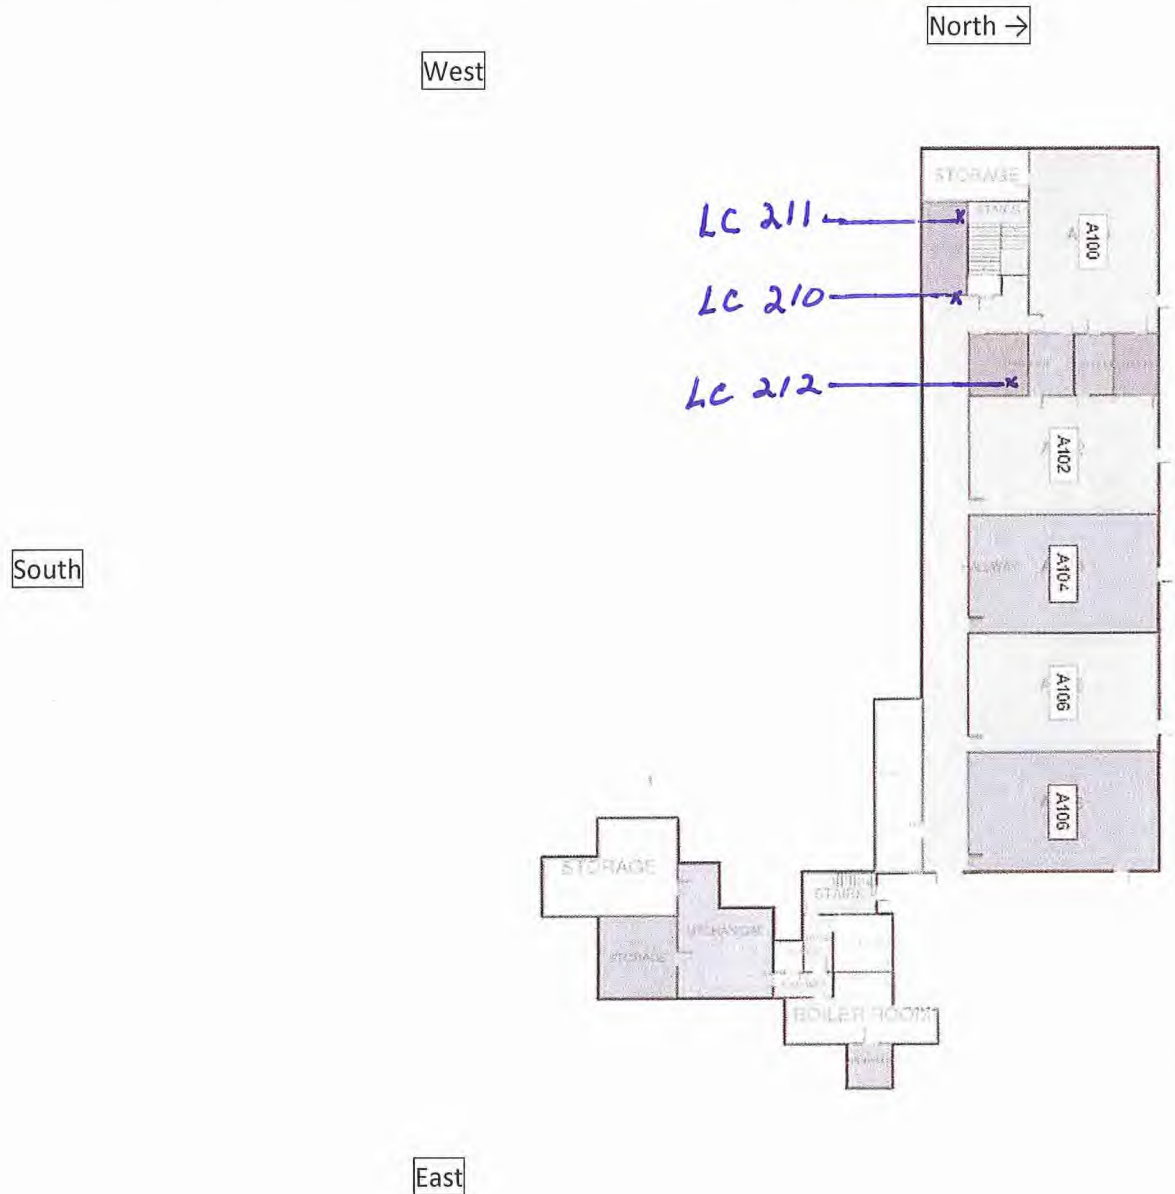

Bath Elementary School – Revere Local School District
1246 N Cleveland Massillon Rd. Akron, Ohio 44333 (330)-523-3802

1952 Addition 1st Floor A-wing – East – Built Prior to 1998- PROBABLE
1967 Addition 1st Floor B-wing – West – Built Prior to 1998- PROBABLE

East – Cleveland-Massillon Road

Bath Elementary School – Revere Local School District
1246 N Cleveland Massillon Rd. Akron, Ohio 44333 (330)-523-3802

1952 Addition Basement Floor A-wing – Built Prior to 1998- PROBABLE
1923 Original Building: includes Boiler-Mechanical-Storage Rooms -Built Prior to 1998 PROBABLE