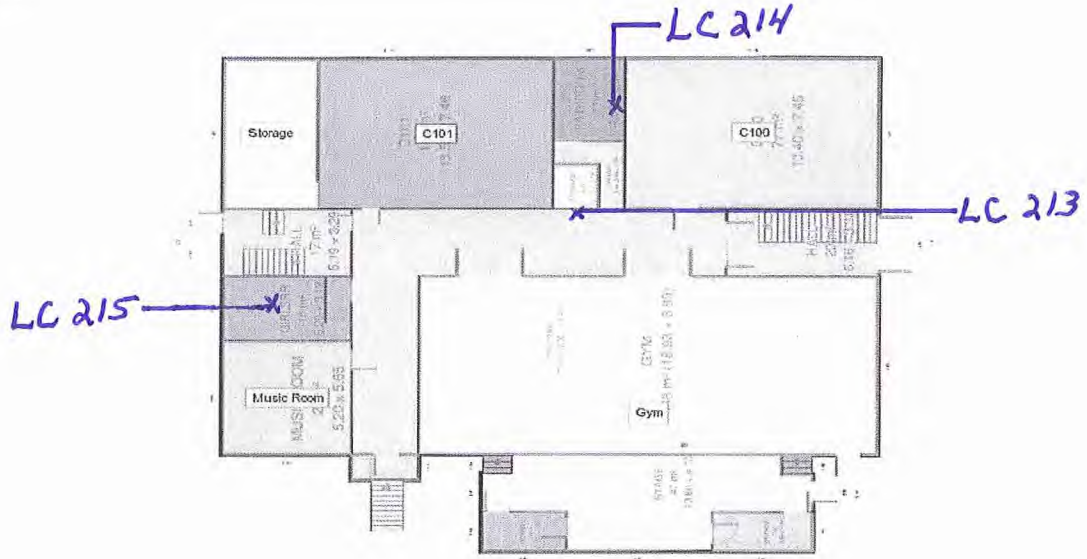

←North

Bath Elementary School – Revere Local School District
1246 N Cleveland Massillon Rd. Akron, Ohio 44333 (330)-523-3802

1923 Original Building - Built Prior to 1998 **PROBABLE**

West