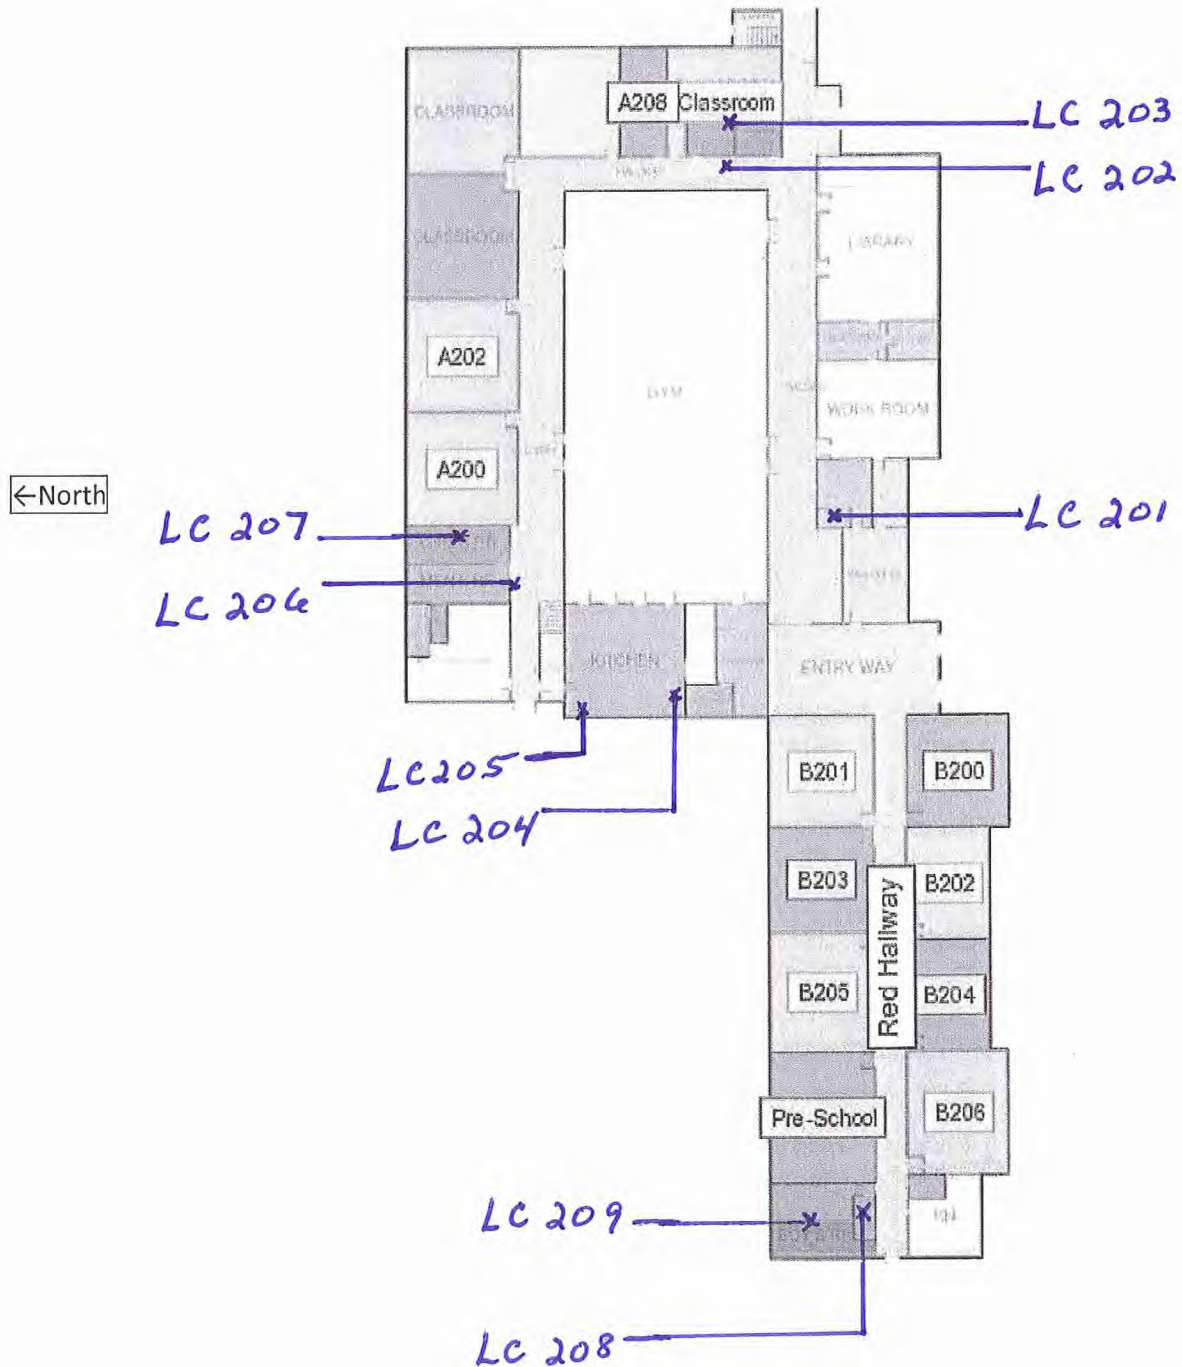

Bath Elementary School – Revere Local School District
1246 N Cleveland Massillon Rd. Akron, Ohio 44333 (330)-523-3802

1952 Addition 1st Floor A-wing – East – Built Prior to 1998- PROBABLE
1967 Addition 1st Floor B-wing – West – Built Prior to 1998- PROBABLE

East – Cleveland-Massillon Road

Bath Elementary School – Revere Local School District
1246 N Cleveland Massillon Rd. Akron, Ohio 44333 (330)-523-3802

1952 Addition Basement Floor A-wing – Built Prior to 1998- PROBABLE
1923 Original Building: includes Boiler-Mechanical-Storage Rooms -Built Prior to 1998 PROBABLE