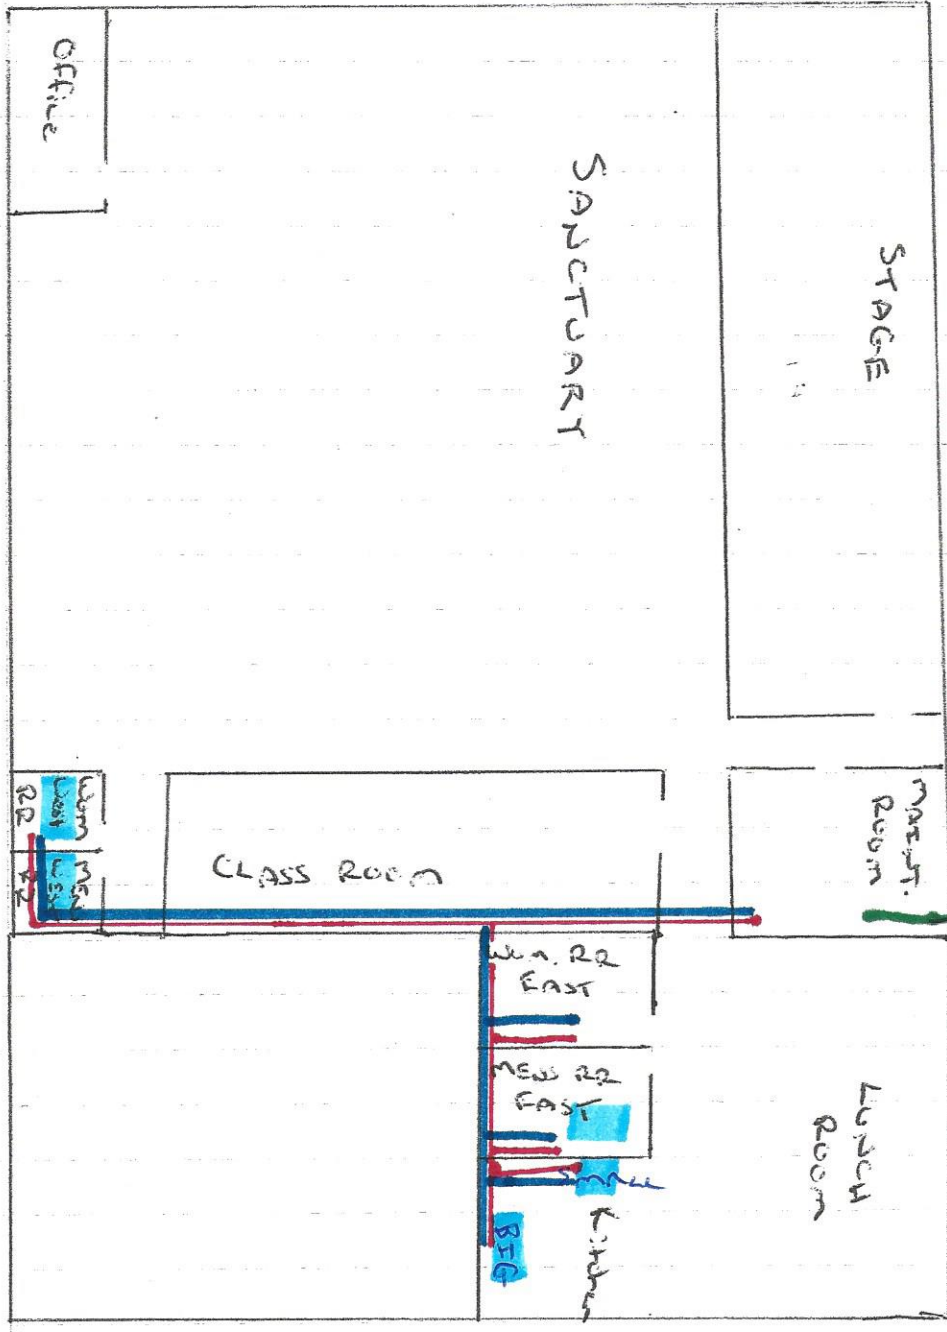

DRIVE WAY

NORTH  
Service Line

Creekside Child Care  
 OH 2570716  
 Nontransient Non-Community  
 Contact  
 Jeff Hickman  
 614-576-9807  
 jhickm7@columbus.rr.com

Service Line - PVC  
 Interior Lines - Copper 7/8"

SAMPLE SITES -

- LC 201 Women's RR West
- LC 202 Mens RR West
- LC 203 Mens RR East
- LC 204 Kitchen Sink - Small
- LC 205 Kitchen Sink - Big

Hot water lines - Red  
 Cold water lines - Blue  
 Service line - Green

Creekside Child Care  
 2225 Rohr Rd.  
 Lockbourne, Ohio 43147  
 Phone - 614-491-4906

Building was constructed in 1986 per the  
 Franklin Cty. Auditor website.  
 1986-2014 lead solder was banned and  
 there was lower content of lead in brass