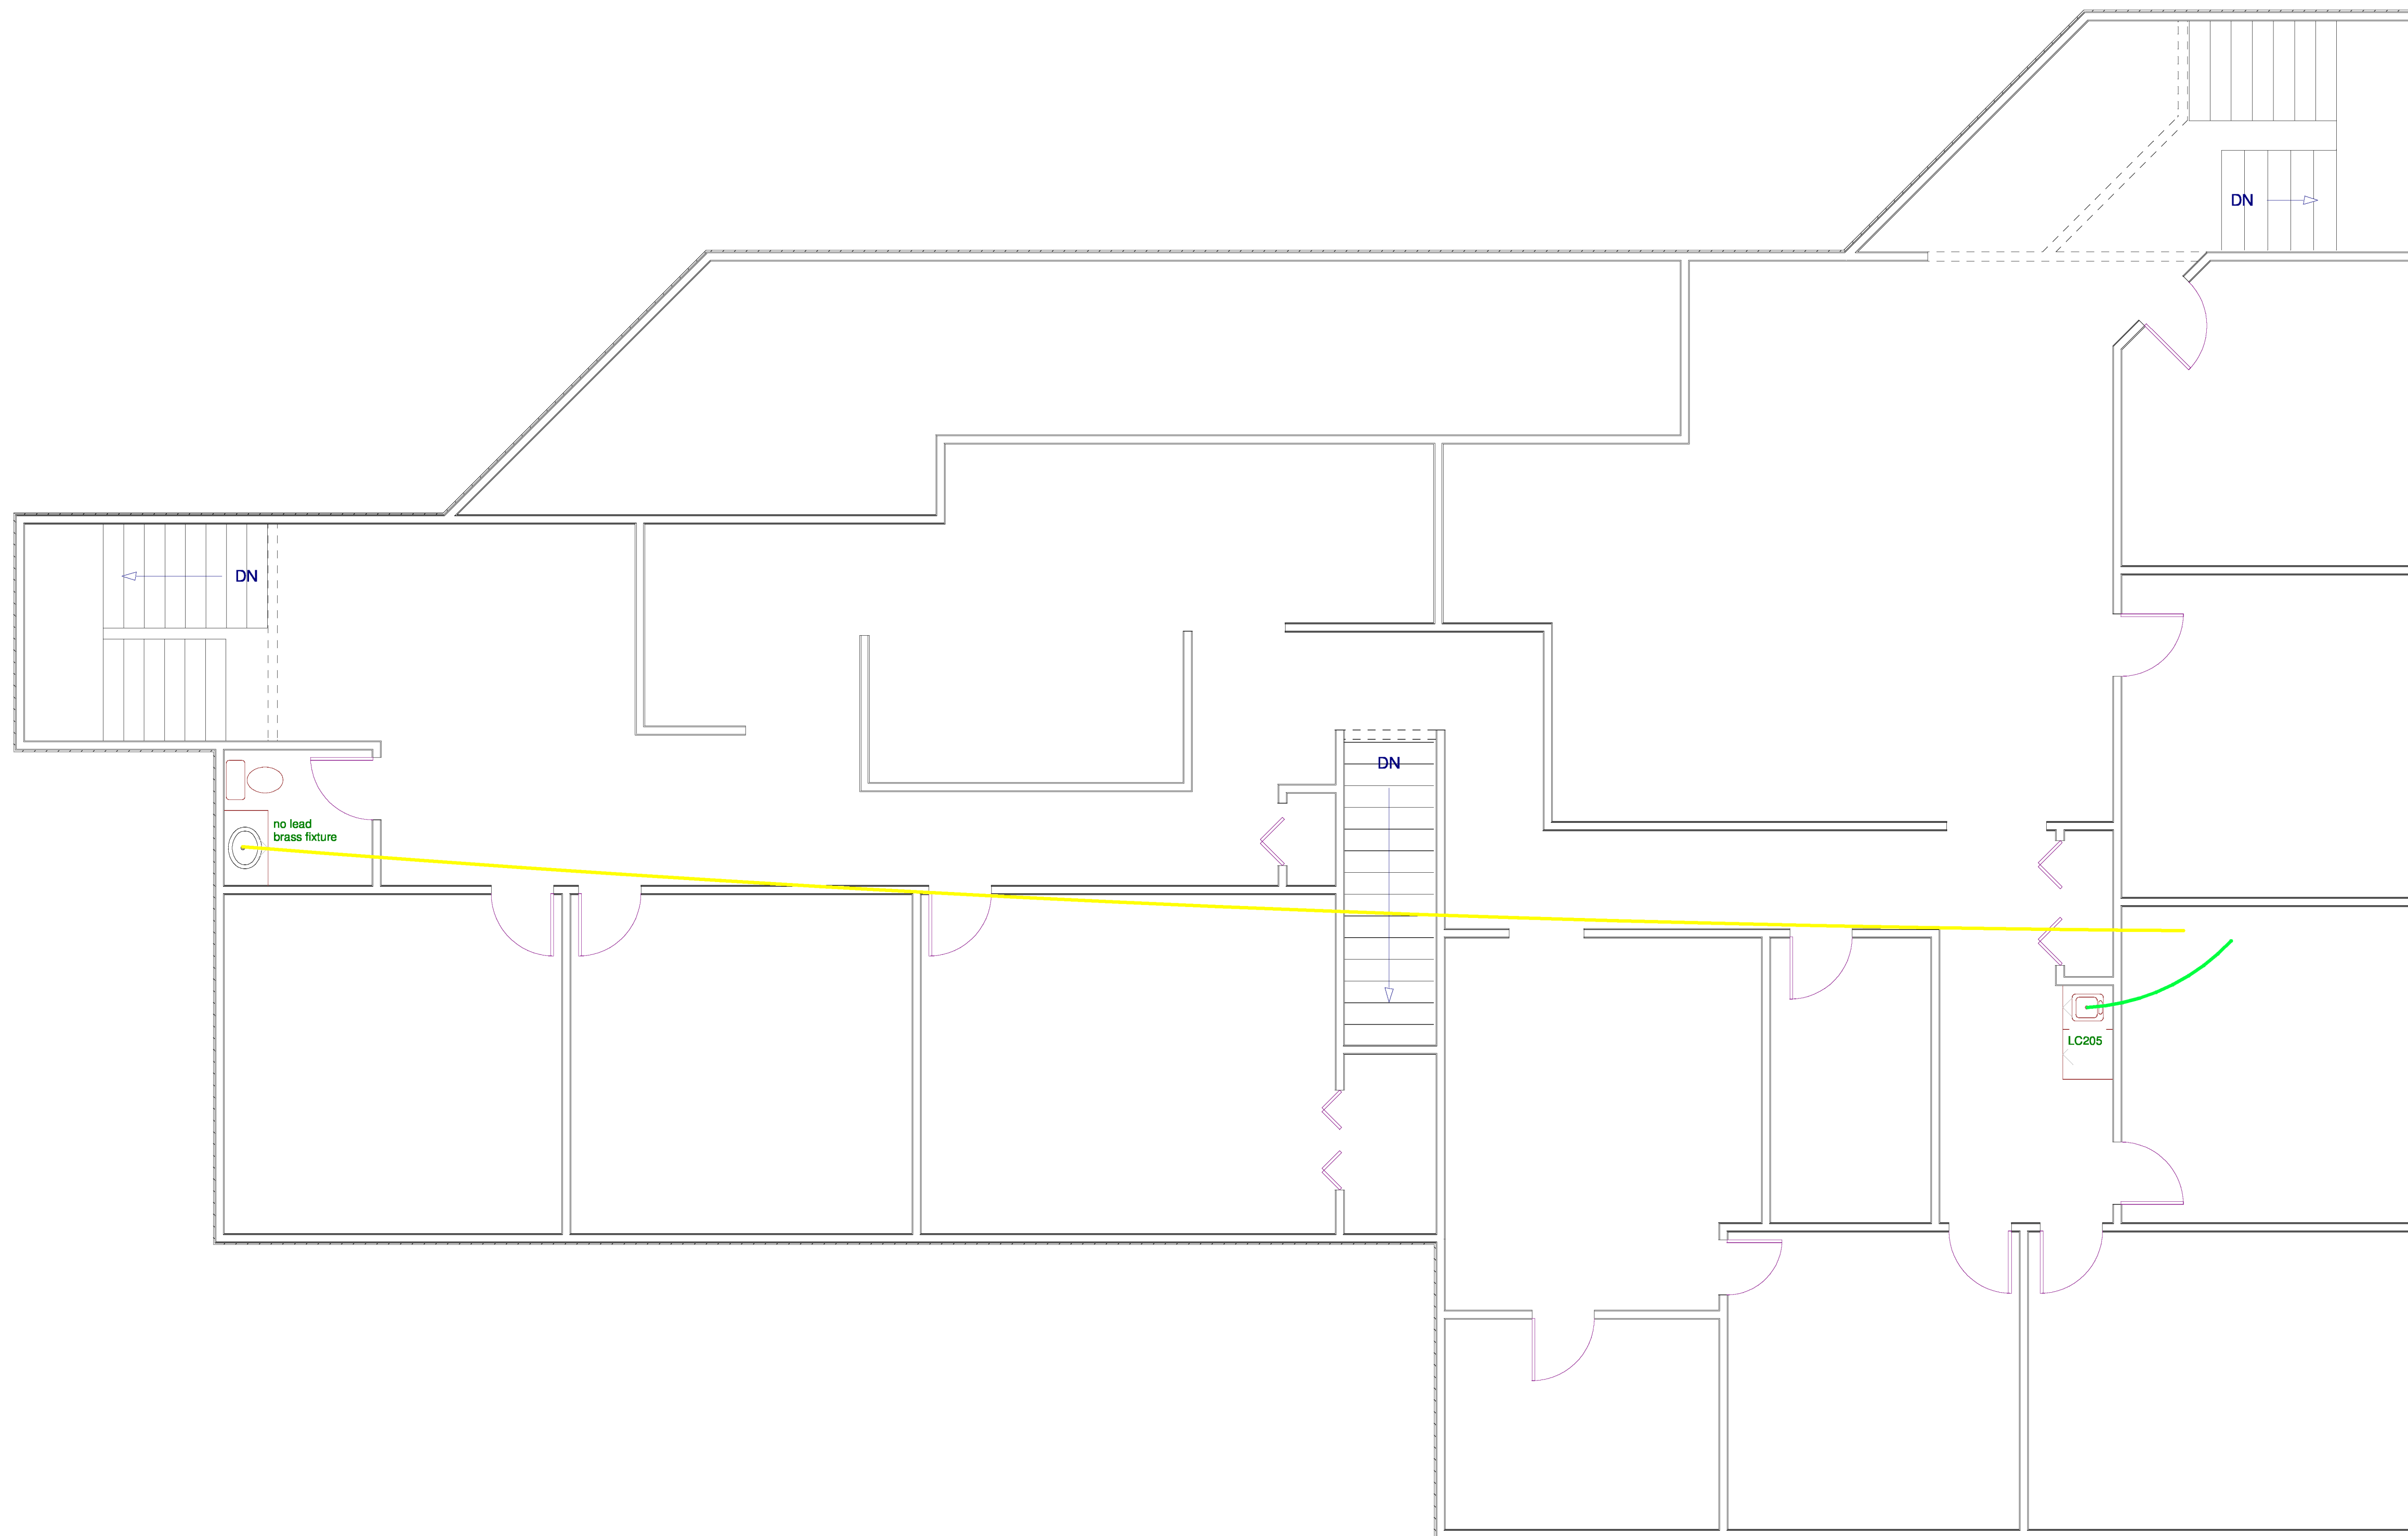

PEX water line
 copper water line with lead

LC201 - no lead brass fixture
 LC202 - no lead brass fixture
 LC203 - no lead brass fixture
 LC204 - no lead brass fixture
 LC205 - no lead brass fixture

FIRST FLOOR

GALEHOUSE COMPANIES, INC.

12667 Portage st., PO 267, Doylestown, OH 44230 - Ph 330-658-2022 - Fax 330-658-6977

SECOND FLOOR

1/4" = 1' scale

Drawn by VWBauman
 REVISED 3-3-17

PAGE 2 OF 2

GALEHOUSE COMPANIES, INC.
 12667 Portage st., PO 267, Doylestown, OH 44230 - Ph 330-658-2022 - Fax 330-658-6977