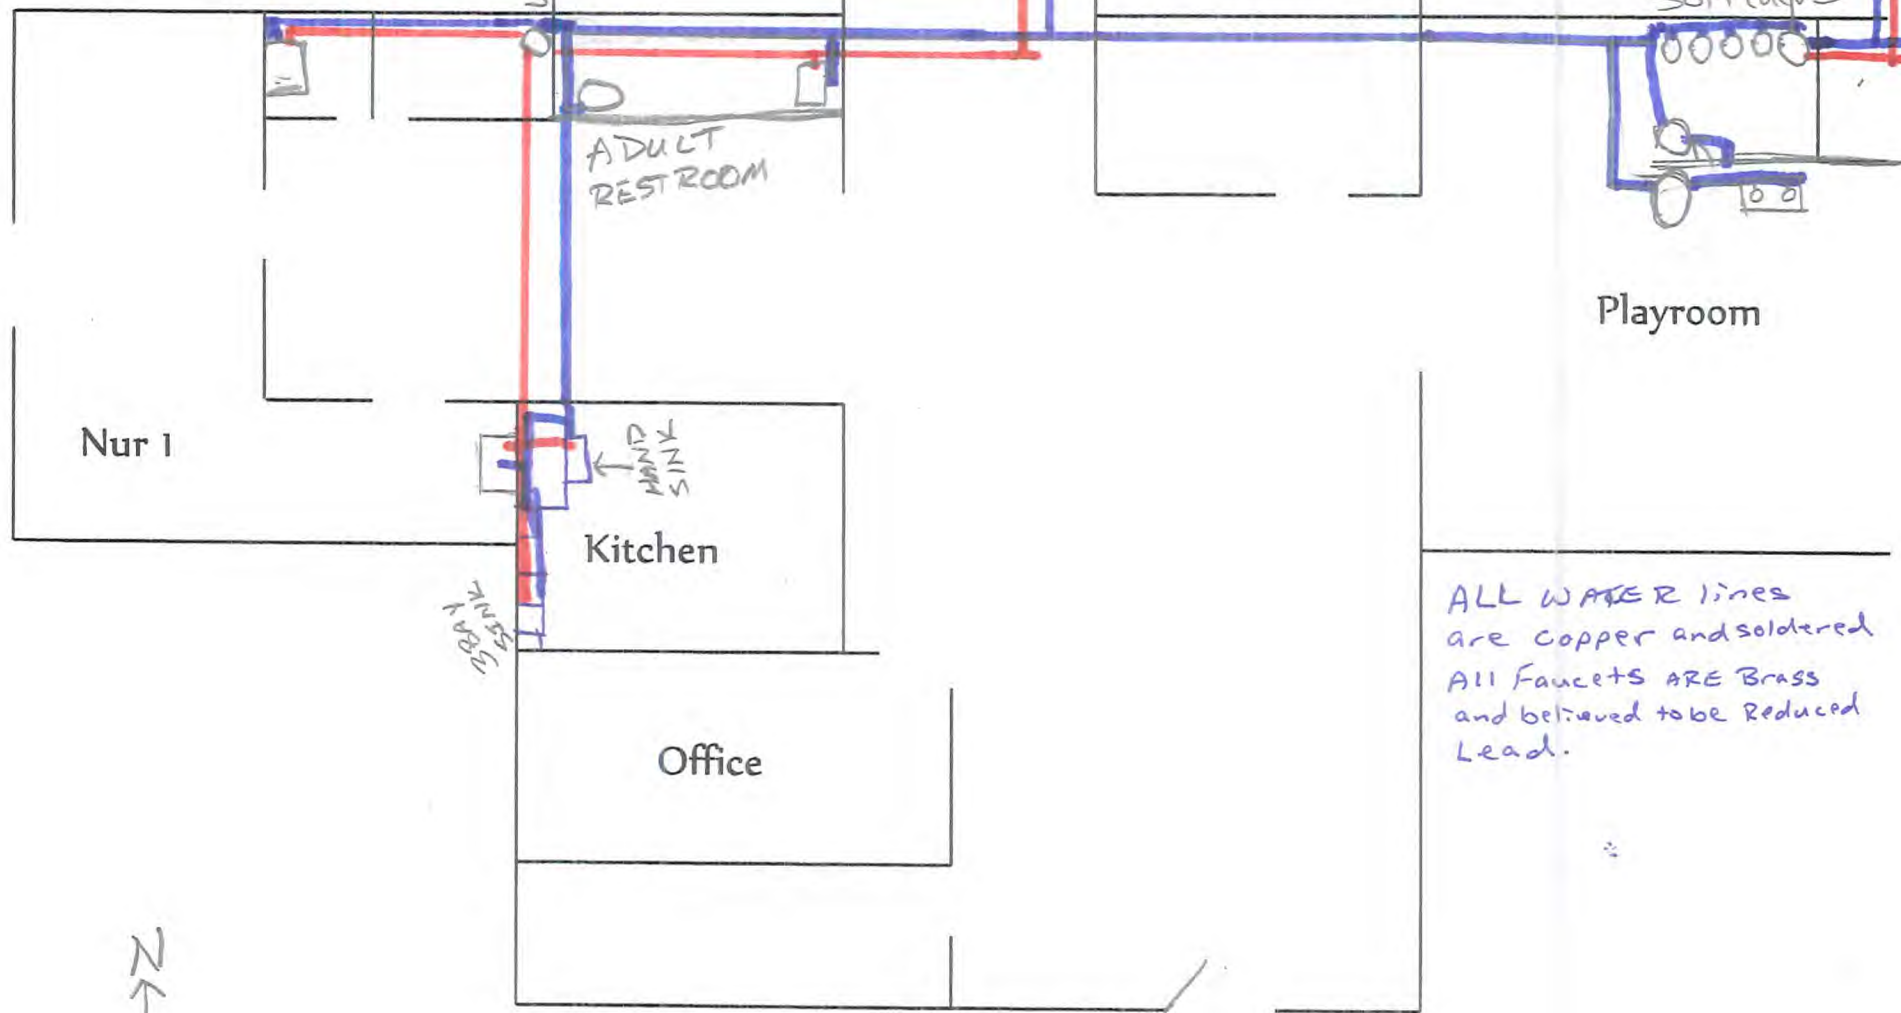

ADULT RESTROOM

Playroom

Nur 1

HAND WASH

Kitchen

WATER TANK

Office

ALL WATER lines are copper and soldered
All Faucets ARE Brass and believed to be Reduced Lead.

FRONT ENTRANCE

S. MAIN ST.

1st Floor