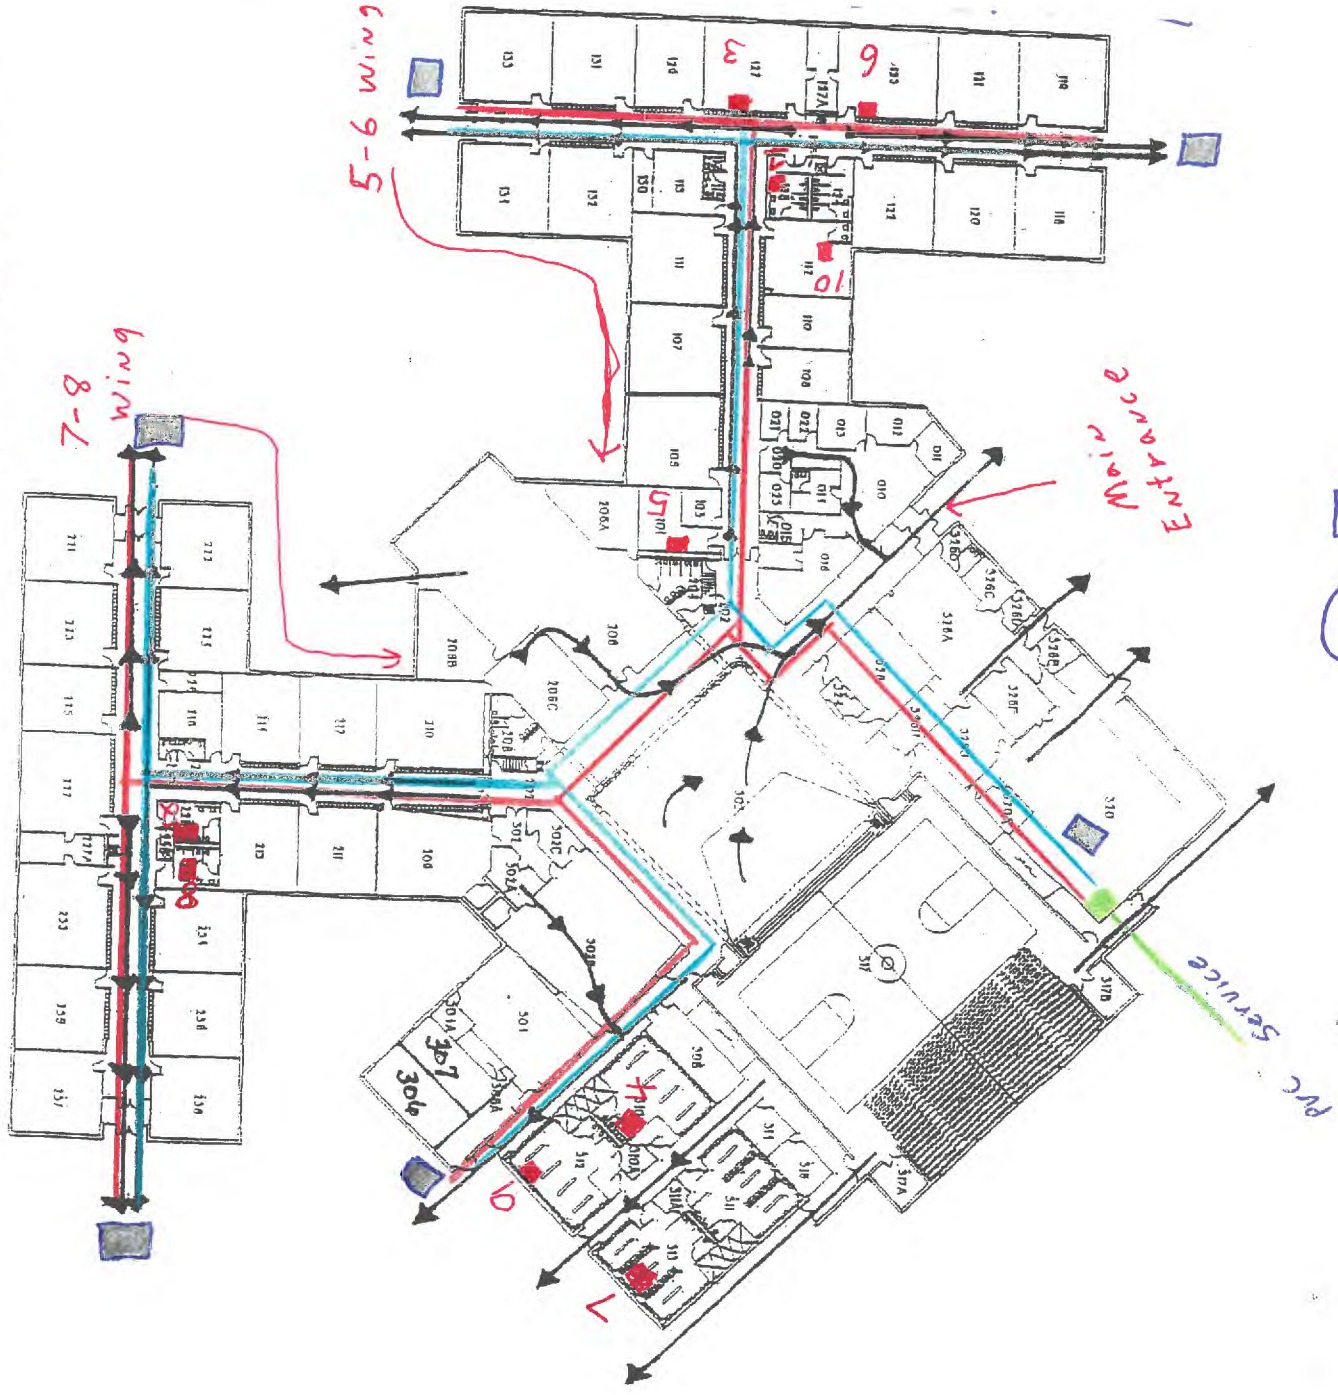

2017

C

Benjamin Logan Middle School  
4626 CR 26 Bellefontaine Ohio 43311  
Permit # 4646012 PH# (937) 599-4062  
Building Built in 1974

A

A

N

B

ENTRANCE MAIN AREA