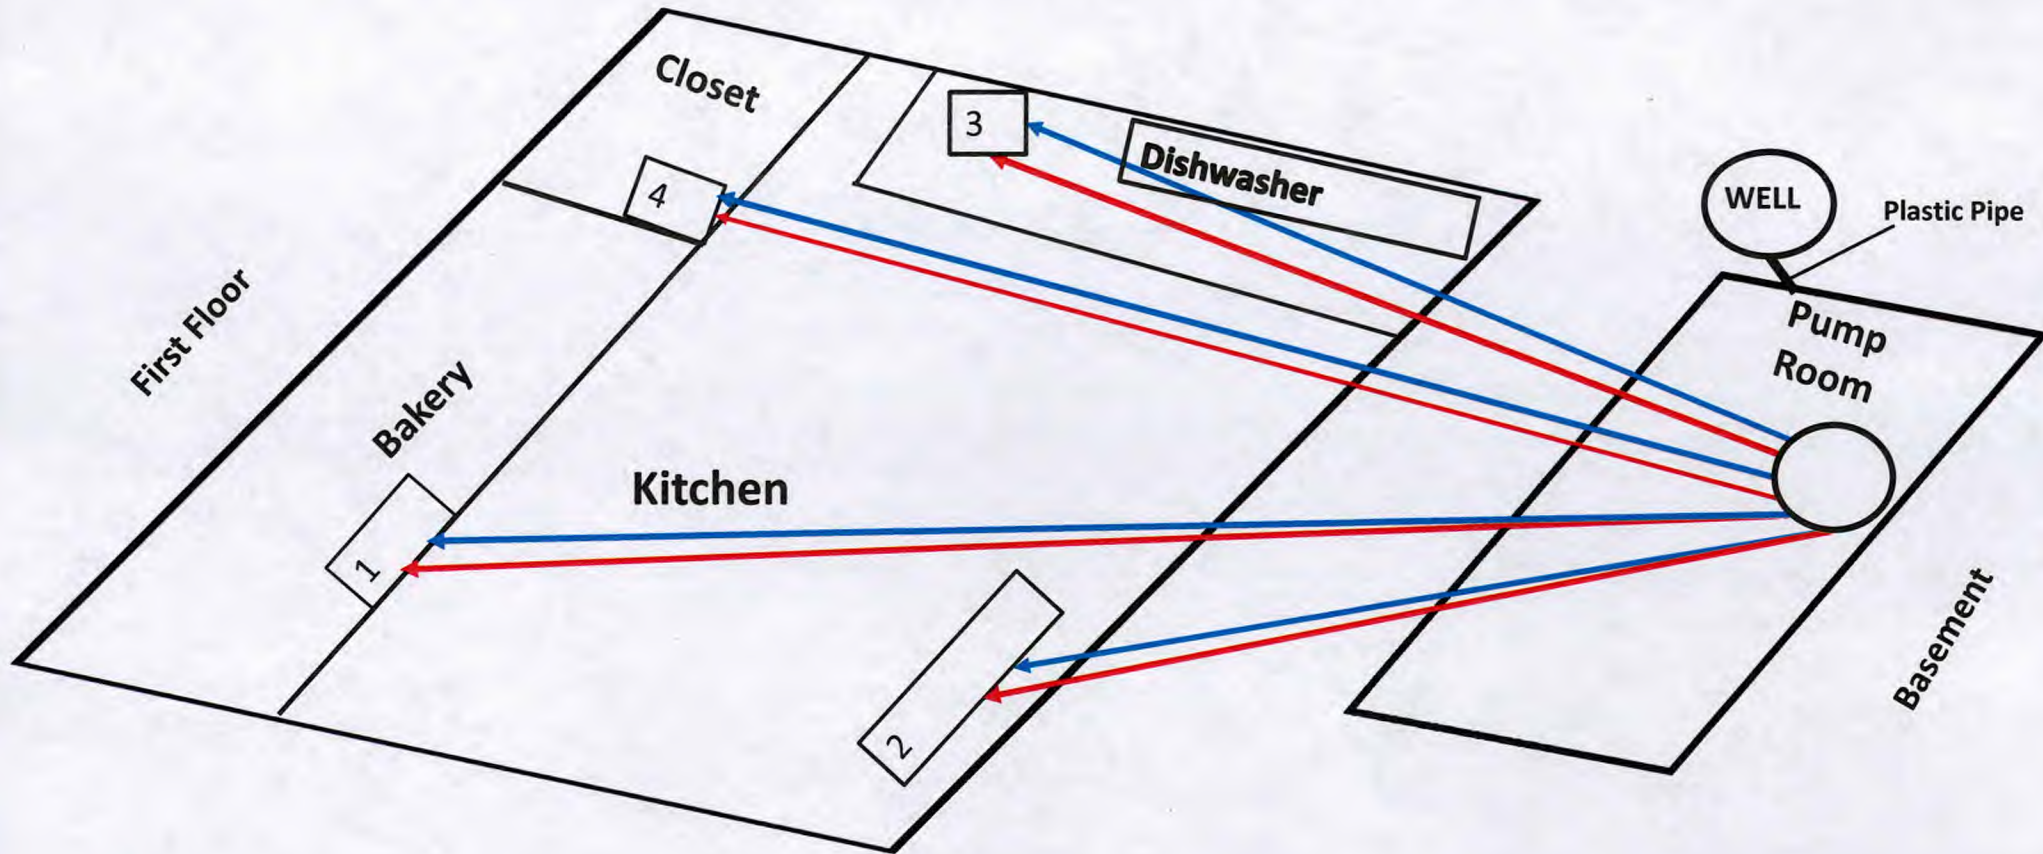

RECEIVED
JAN 25 2017

BY:

EPA Water Testing Sink Numbers

Hot _____

Cold _____

1-4 Sinks. All Copper pipes