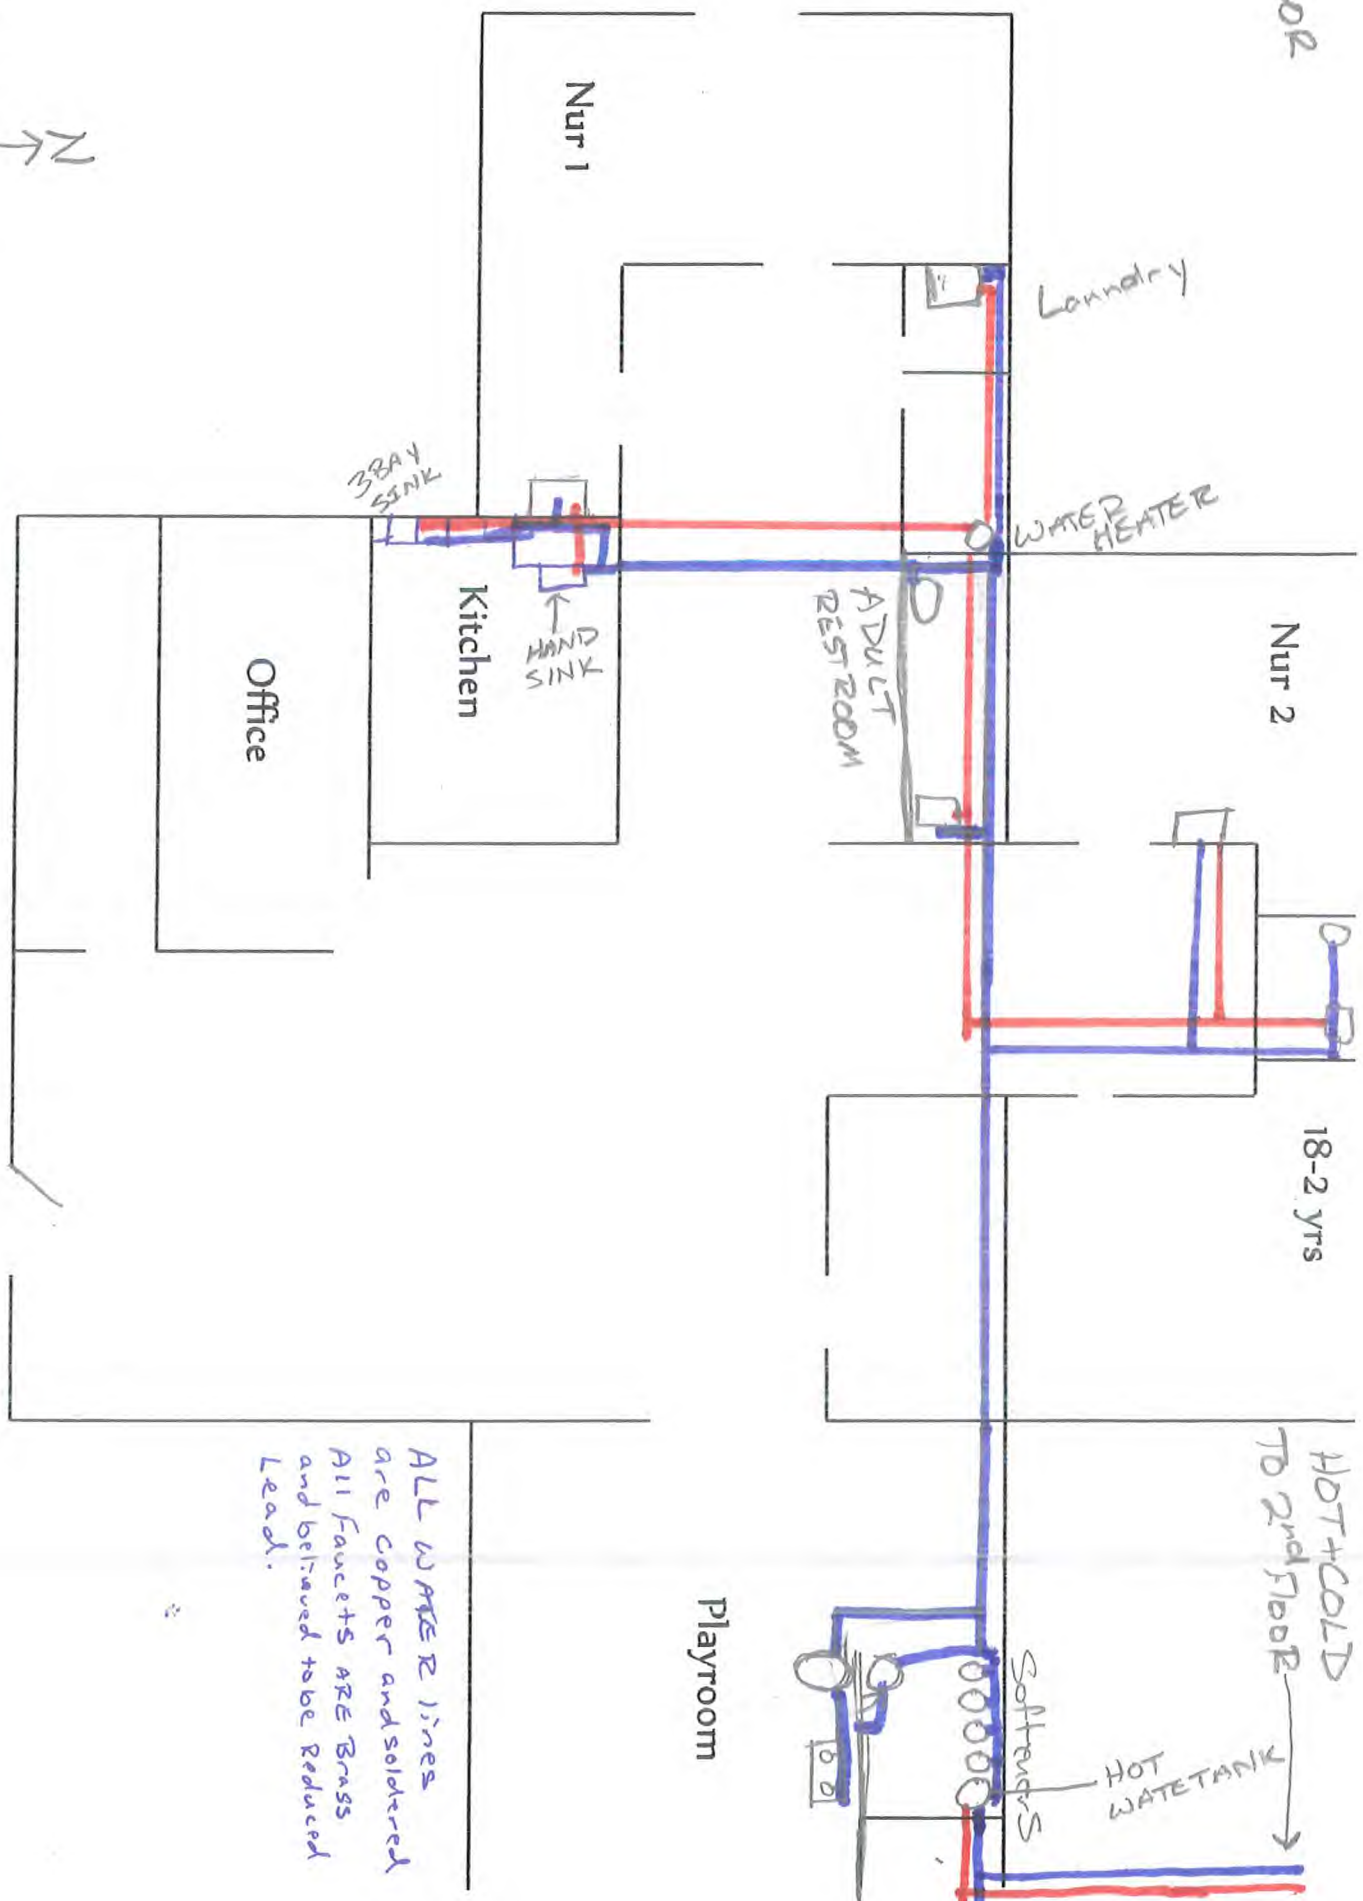

2nd FLOOR

Stairs to playground
←

Stairs to playground
←

HOT + COLD FROM 1ST FLOOR

Furnace

w/c
LAVE

LAVE

w/c

Refuge

Kitchen Sink

HAND SINK

School Age Room 2

Stairs to Lower Level

KITCHEN SINK

4-5yr Room 2

4-5 yr Room 1

School Age Room 1

Vacant Room

Vacant Room

Vacant Room

Vacant Room

HOT WATER

COLD WATER

S. MAIN ST.

1ST FLOOR

ALL WATER lines
are copper and soldered
All Facets are Brass
and believed to be Reduced
Lead.

Playroom

FRONT
ENTRANCE

1st Floor