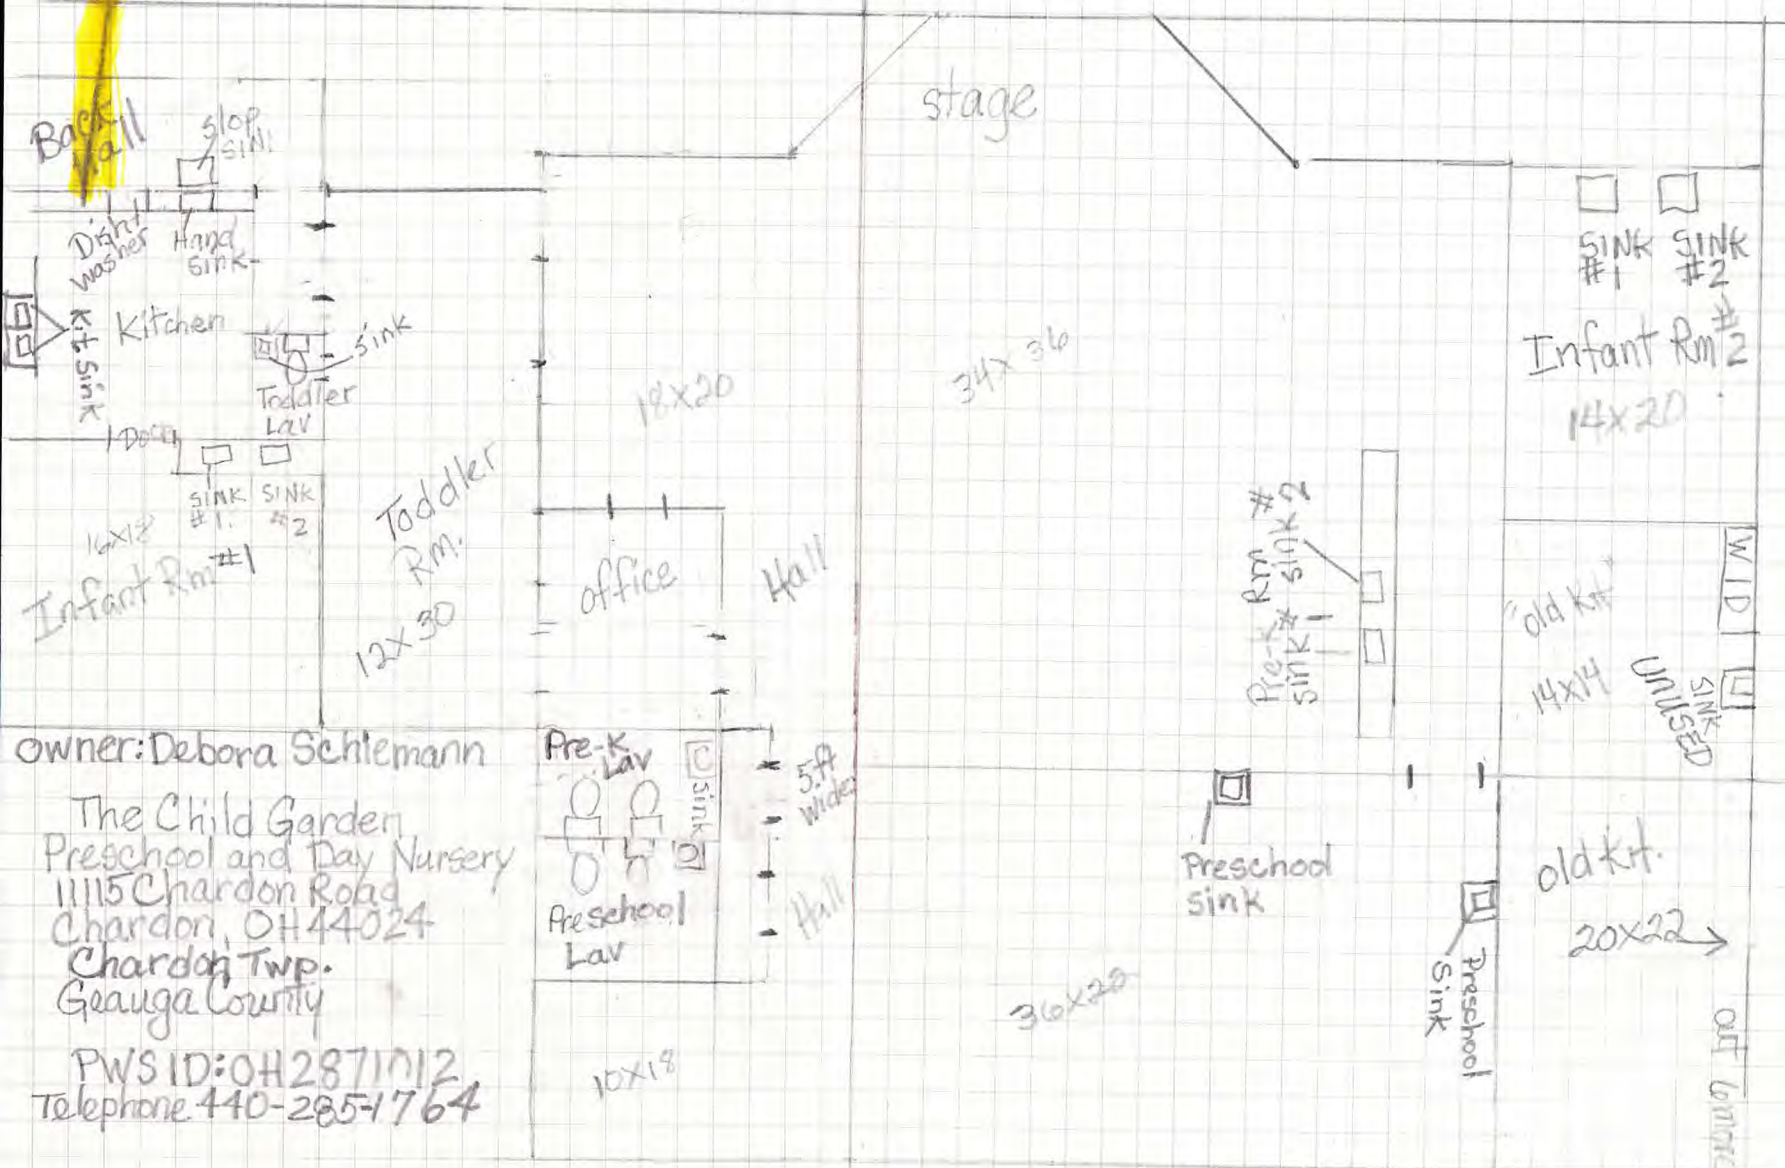

→ Well

Lead Mapping

March 9, 2017

owner: Debora Schlemann
 The Child Garden
 Preschool and Day Nursery
 11115 Chardon Road
 Chardon, OH 44024
 Chardon Twp.
 Geauga County
 PWS ID: OH2871712
 Telephone: 440-285-1764

Building was built in the 1940s. We have added and replaced sinks but this was done in 2003. We assume the building contains lead in plumbing.

Lead Mapping March 9, 2017

Back
Storage Bldg.

Chardon Twp.
Geauga County