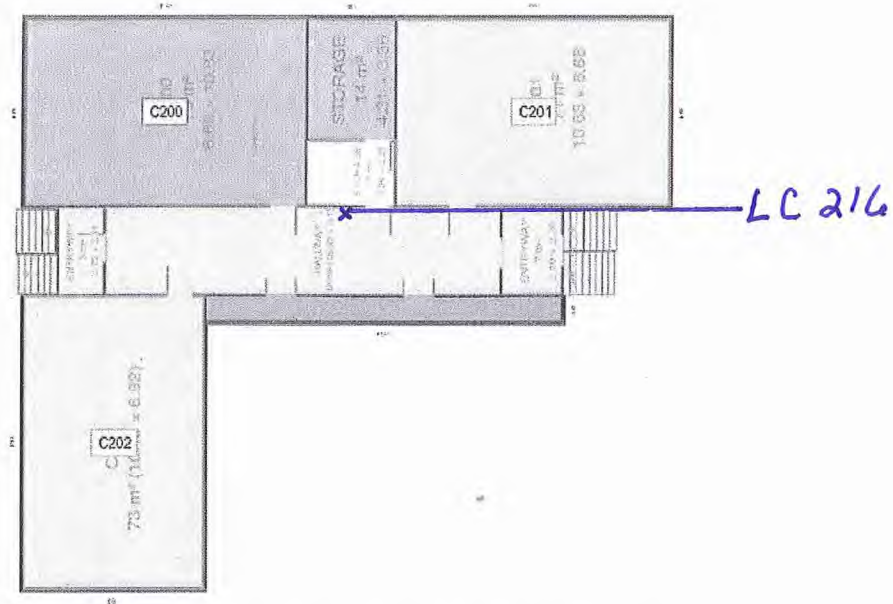

←North

East

Bath Elementary School – Revere Local School District
1246 N Cleveland Massillon Rd. Akron, Ohio 44333 (330)-523-3802

1923 Original Building - Built Prior to 1998 **PROBABLE**

West