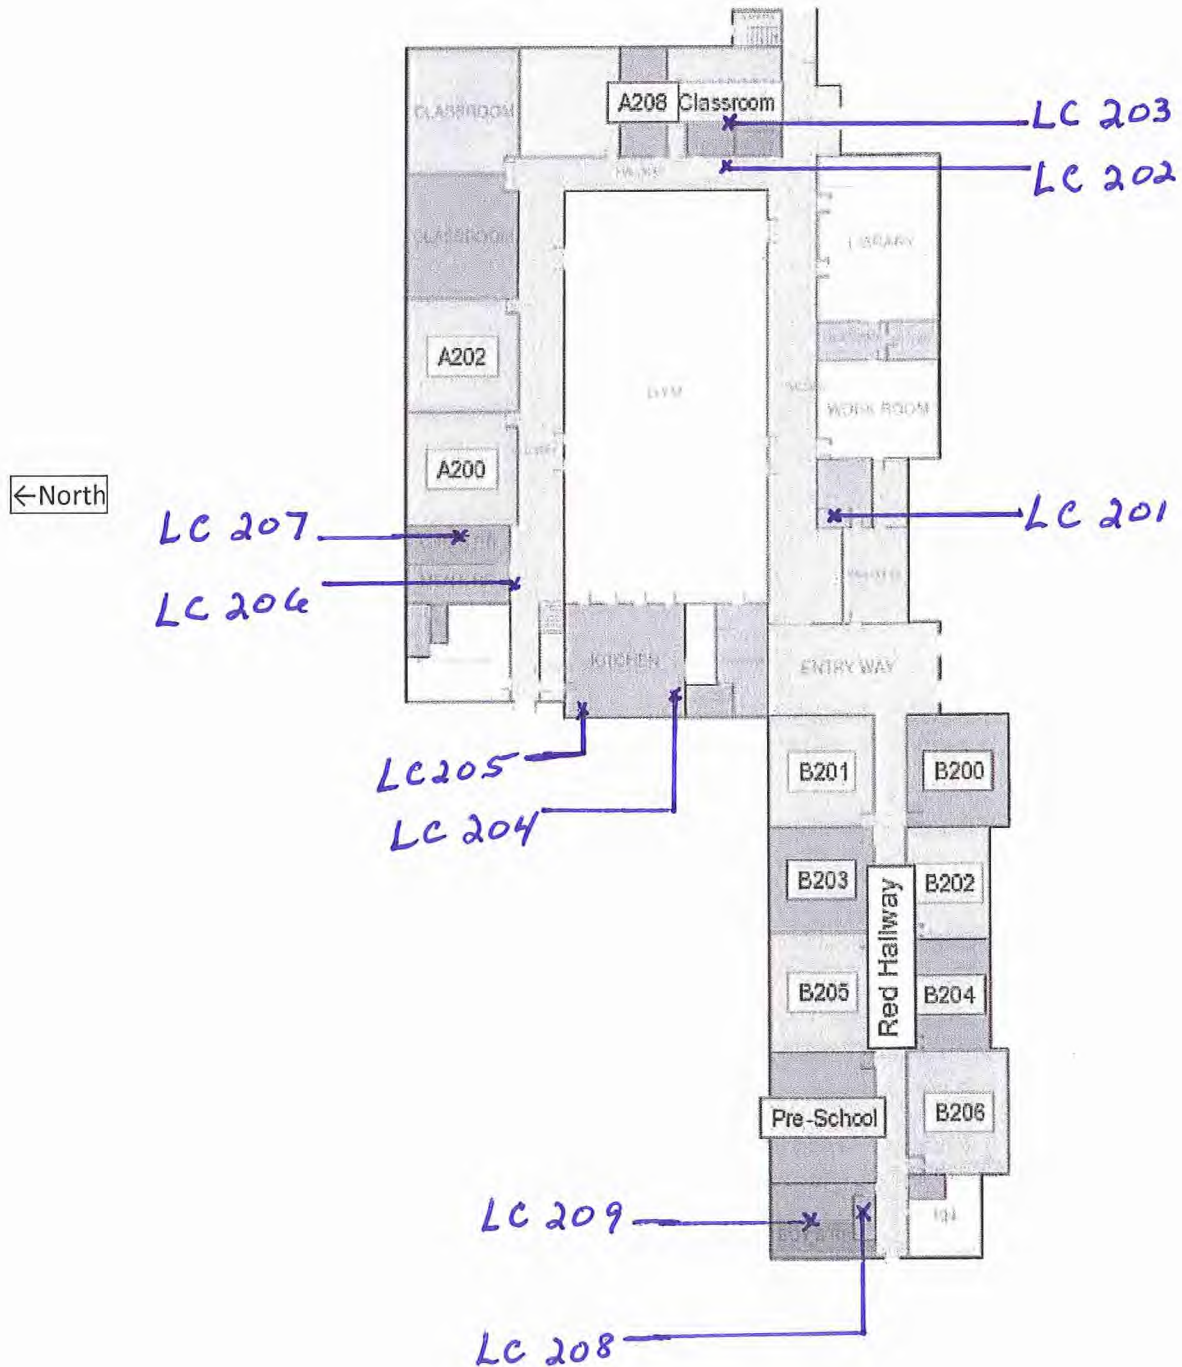

Bath Elementary School – Revere Local School District  
1246 N Cleveland Massillon Rd. Akron, Ohio 44333 (330)-523-3802

1952 Addition 1<sup>st</sup> Floor A-wing – East – Built Prior to 1998- PROBABLE  
1967 Addition 1<sup>st</sup> Floor B-wing – West – Built Prior to 1998- PROBABLE

East – Cleveland-Massillon Road

Bath Elementary School – Revere Local School District  
1246 N Cleveland Massillon Rd. Akron, Ohio 44333 (330)-523-3802

1952 Addition Basement Floor A-wing – Built Prior to 1998- PROBABLE  
1923 Original Building: includes Boiler-Mechanical-Storage Rooms -Built Prior to 1998 PROBABLE