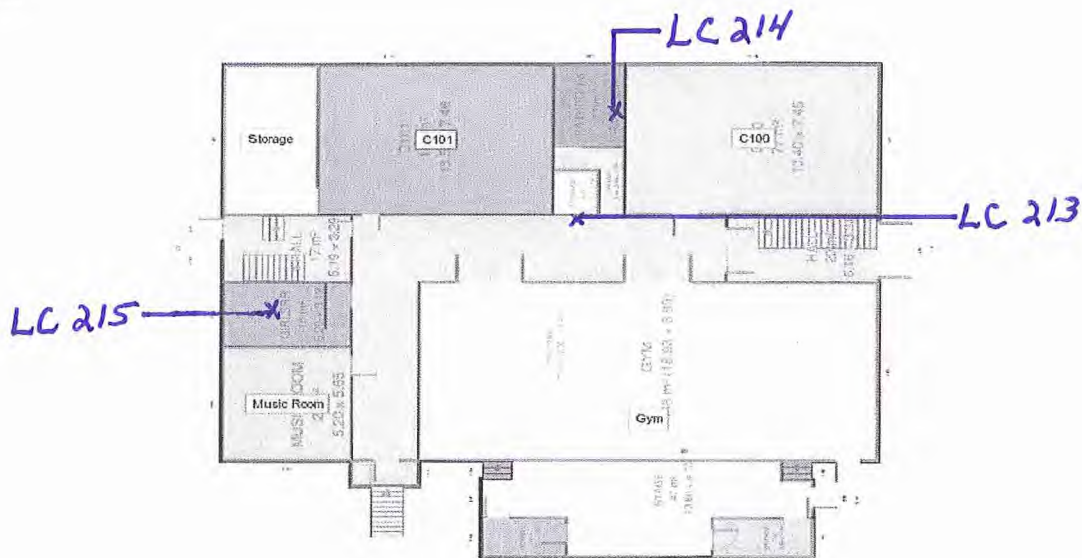

←North

Bath Elementary School – Revere Local School District
1246 N Cleveland Massillon Rd. Akron, Ohio 44333 (330)-523-3802

1923 Original Building - Built Prior to 1998 **PROBABLE**

West