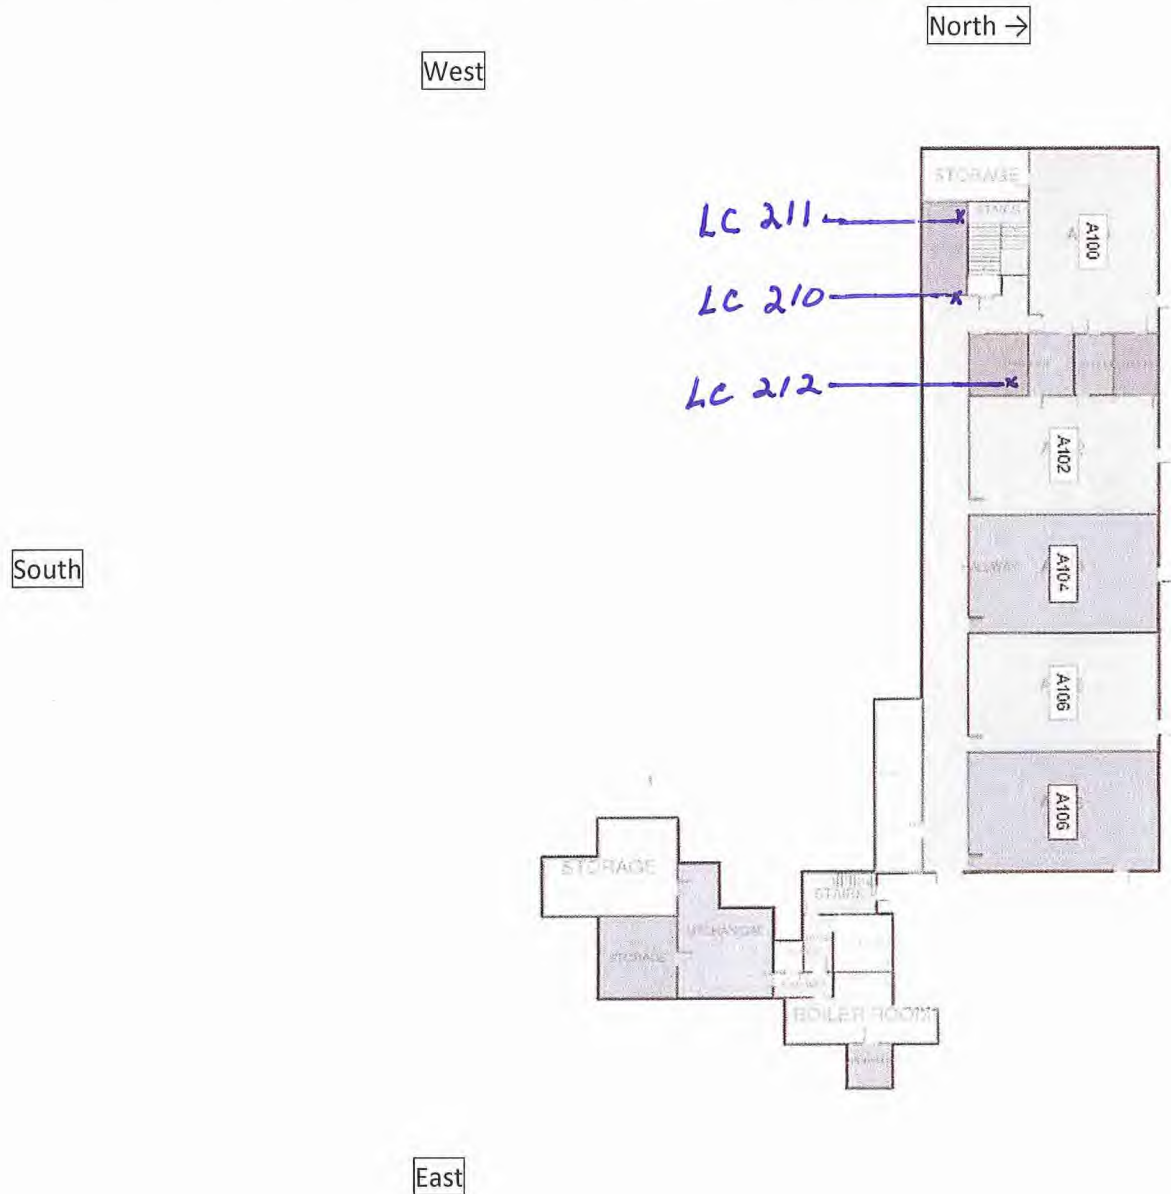

Bath Elementary School – Revere Local School District  
1246 N Cleveland Massillon Rd. Akron, Ohio 44333 (330)-523-3802

1952 Addition 1<sup>st</sup> Floor A-wing – East – Built Prior to 1998- PROBABLE  
1967 Addition 1<sup>st</sup> Floor B-wing – West – Built Prior to 1998- PROBABLE

East – Cleveland-Massillon Road

Bath Elementary School – Revere Local School District  
1246 N Cleveland Massillon Rd. Akron, Ohio 44333 (330)-523-3802

1952 Addition Basement Floor A-wing – Built Prior to 1998- PROBABLE  
1923 Original Building: includes Boiler-Mechanical-Storage Rooms -Built Prior to 1998 PROBABLE

1923 Original Building - Built Prior to 1998 **PROBABLE**

West

←North

East

Bath Elementary School – Revere Local School District  
1246 N Cleveland Massillon Rd. Akron, Ohio 44333 (330)-523-3802

1923 Original Building - Built Prior to 1998 **PROBABLE**