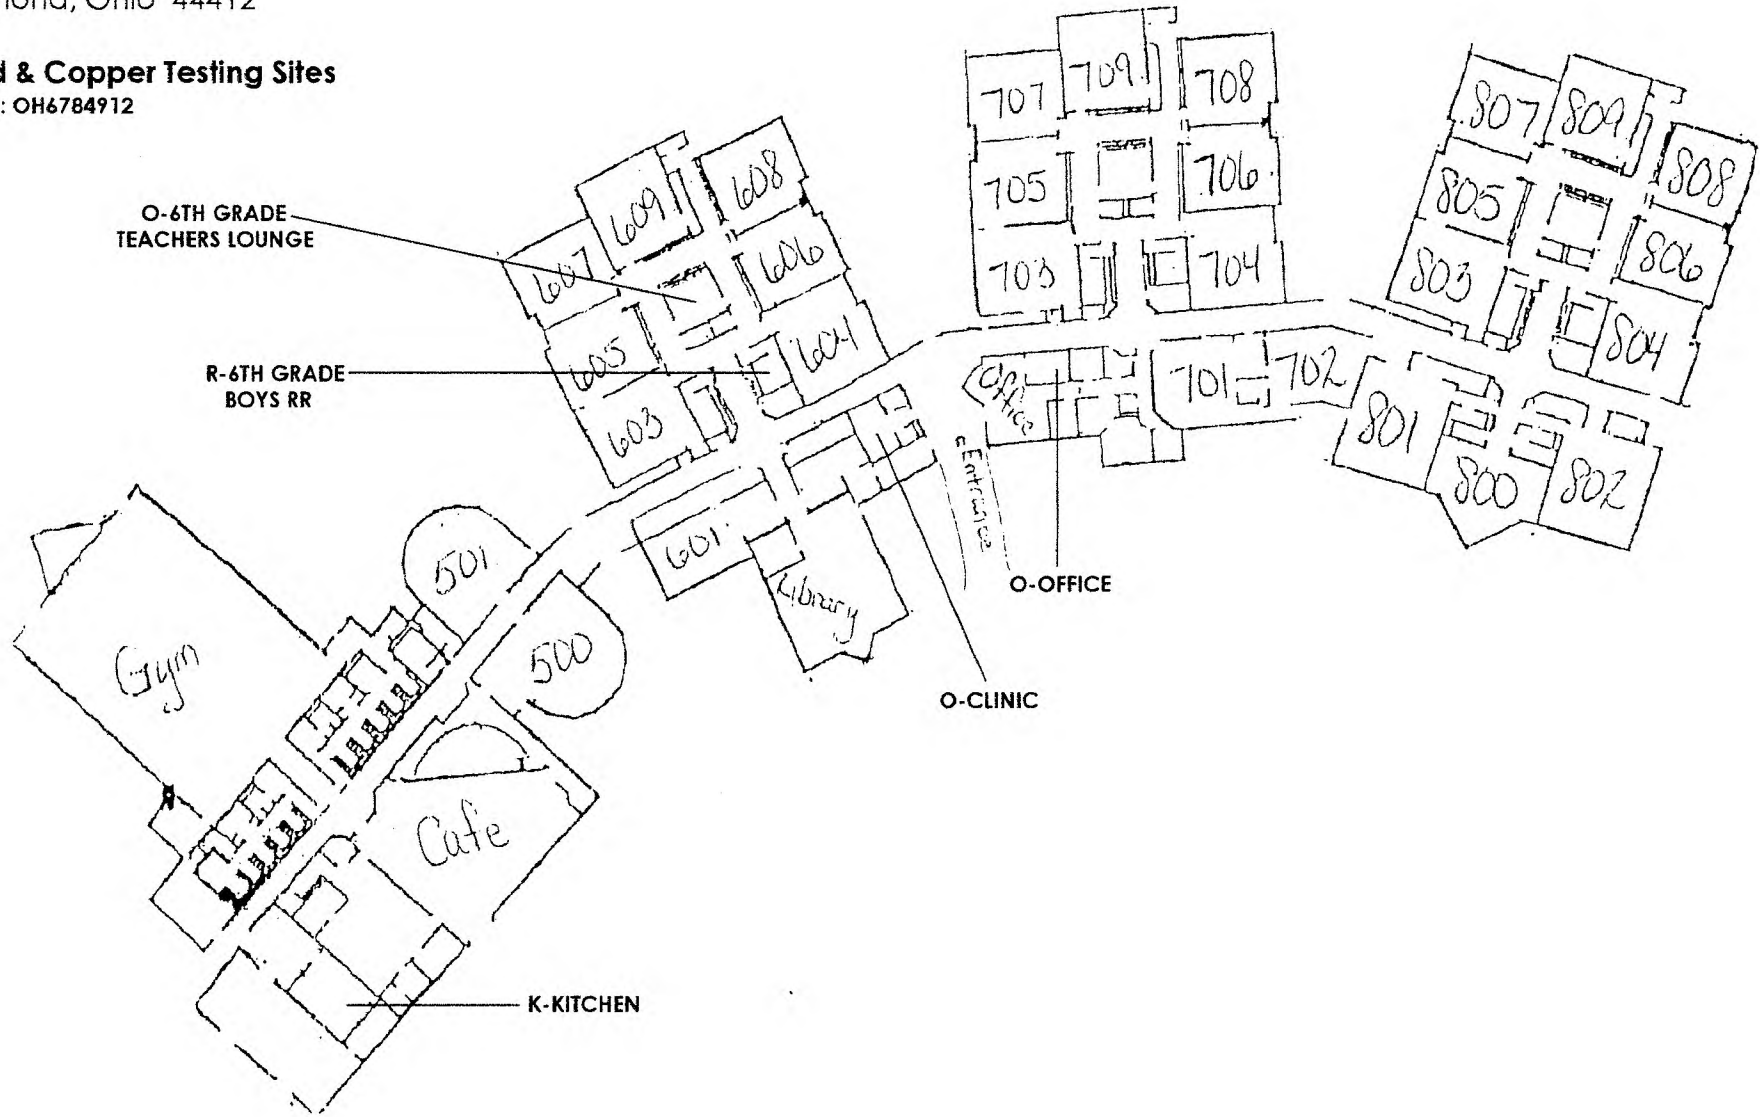

Southeast Middle School

8540 Tallmadge Road
Diamond, Ohio 44412

Lead & Copper Testing Sites

PWSID: OH6784912

TAP TYPE CODES:
B-bathroom cold water tap
D-drinking fountain
K-kitchen sink cold water tap
R-restroom sink cold water tap
O-other