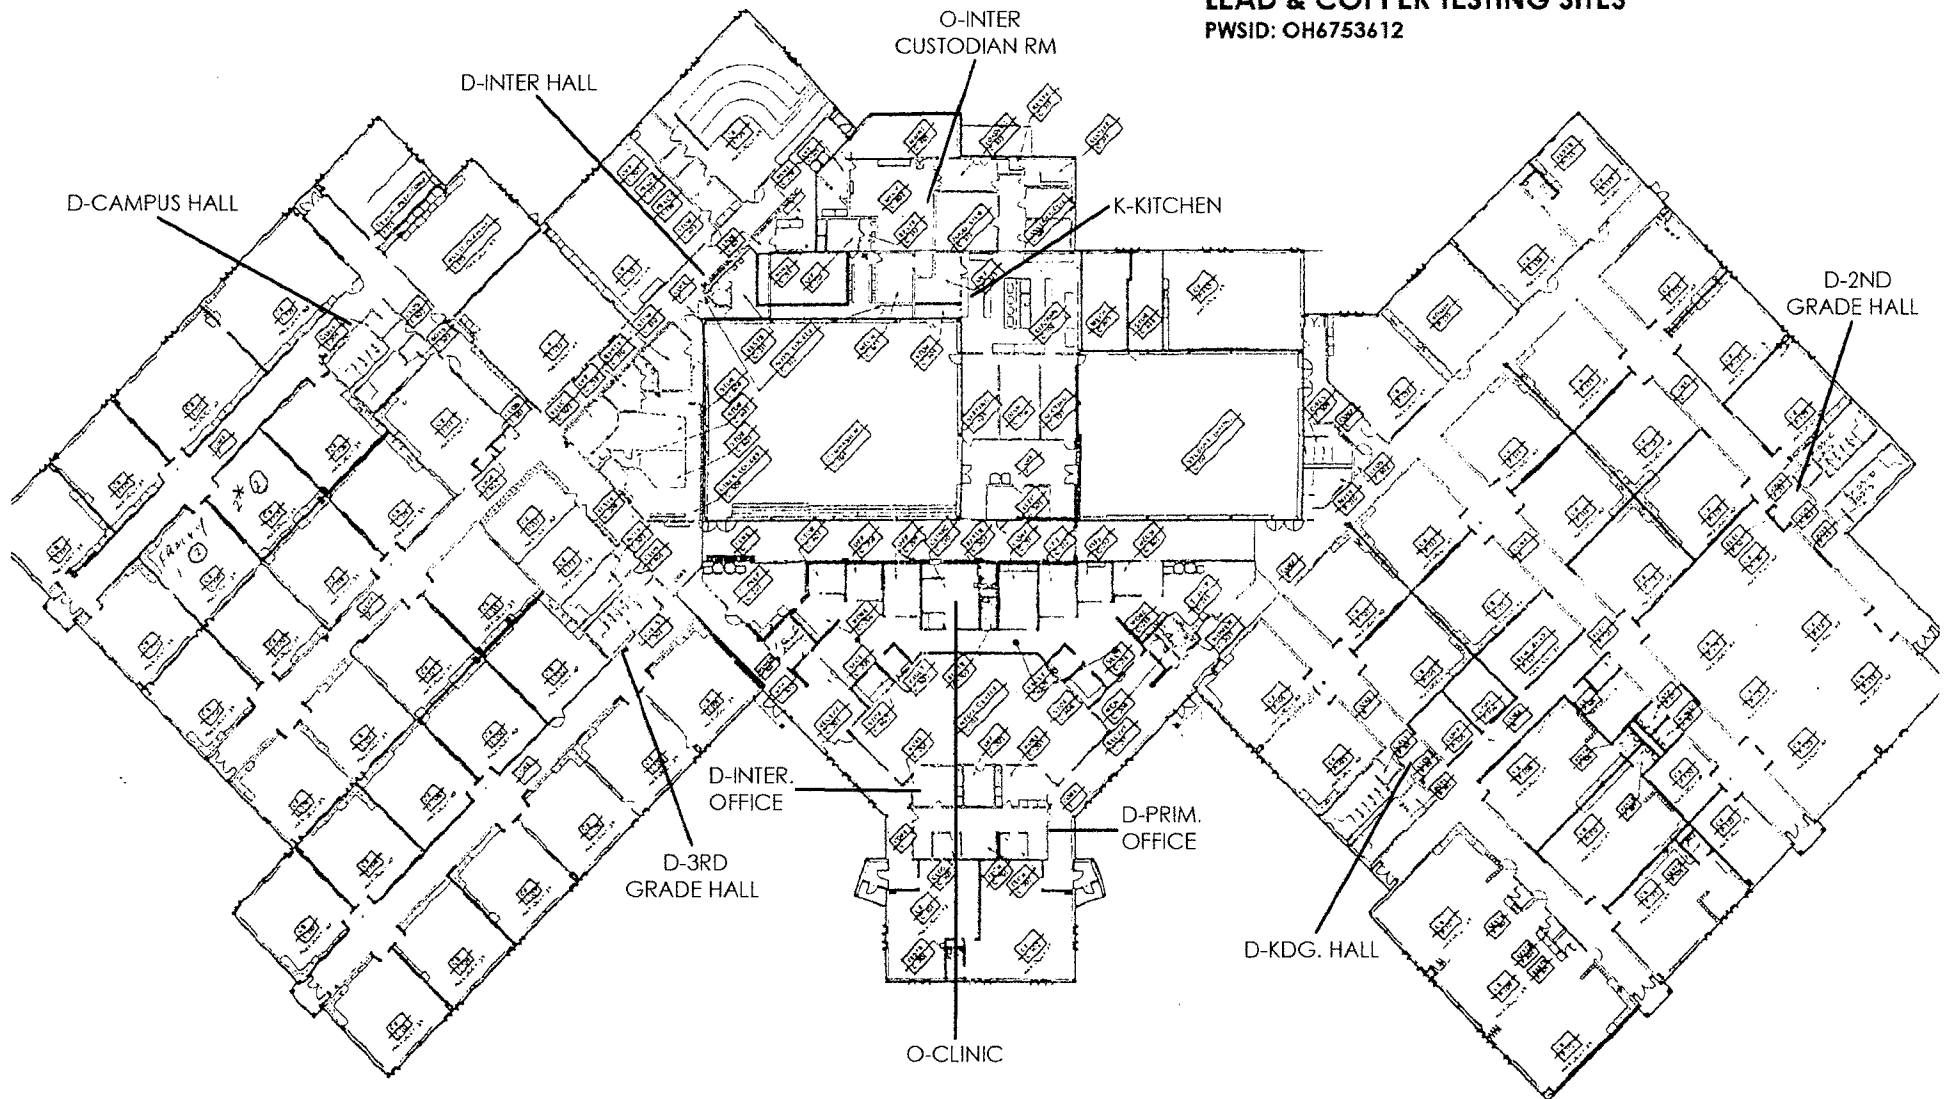

SOUTHEAST ELEMENTARY SCHOOL

8301 TALLMADGE ROAD
RAVENNA, OHIO 44266

LEAD & COPPER TESTING SITES

PWSID: OH6753612

TAP TYPE CODES:

- B-bathroom cold water tap
- D-drinking fountain
- K-kitchen sink cold water tap
- R-restroom sink cold water tap
- O-other