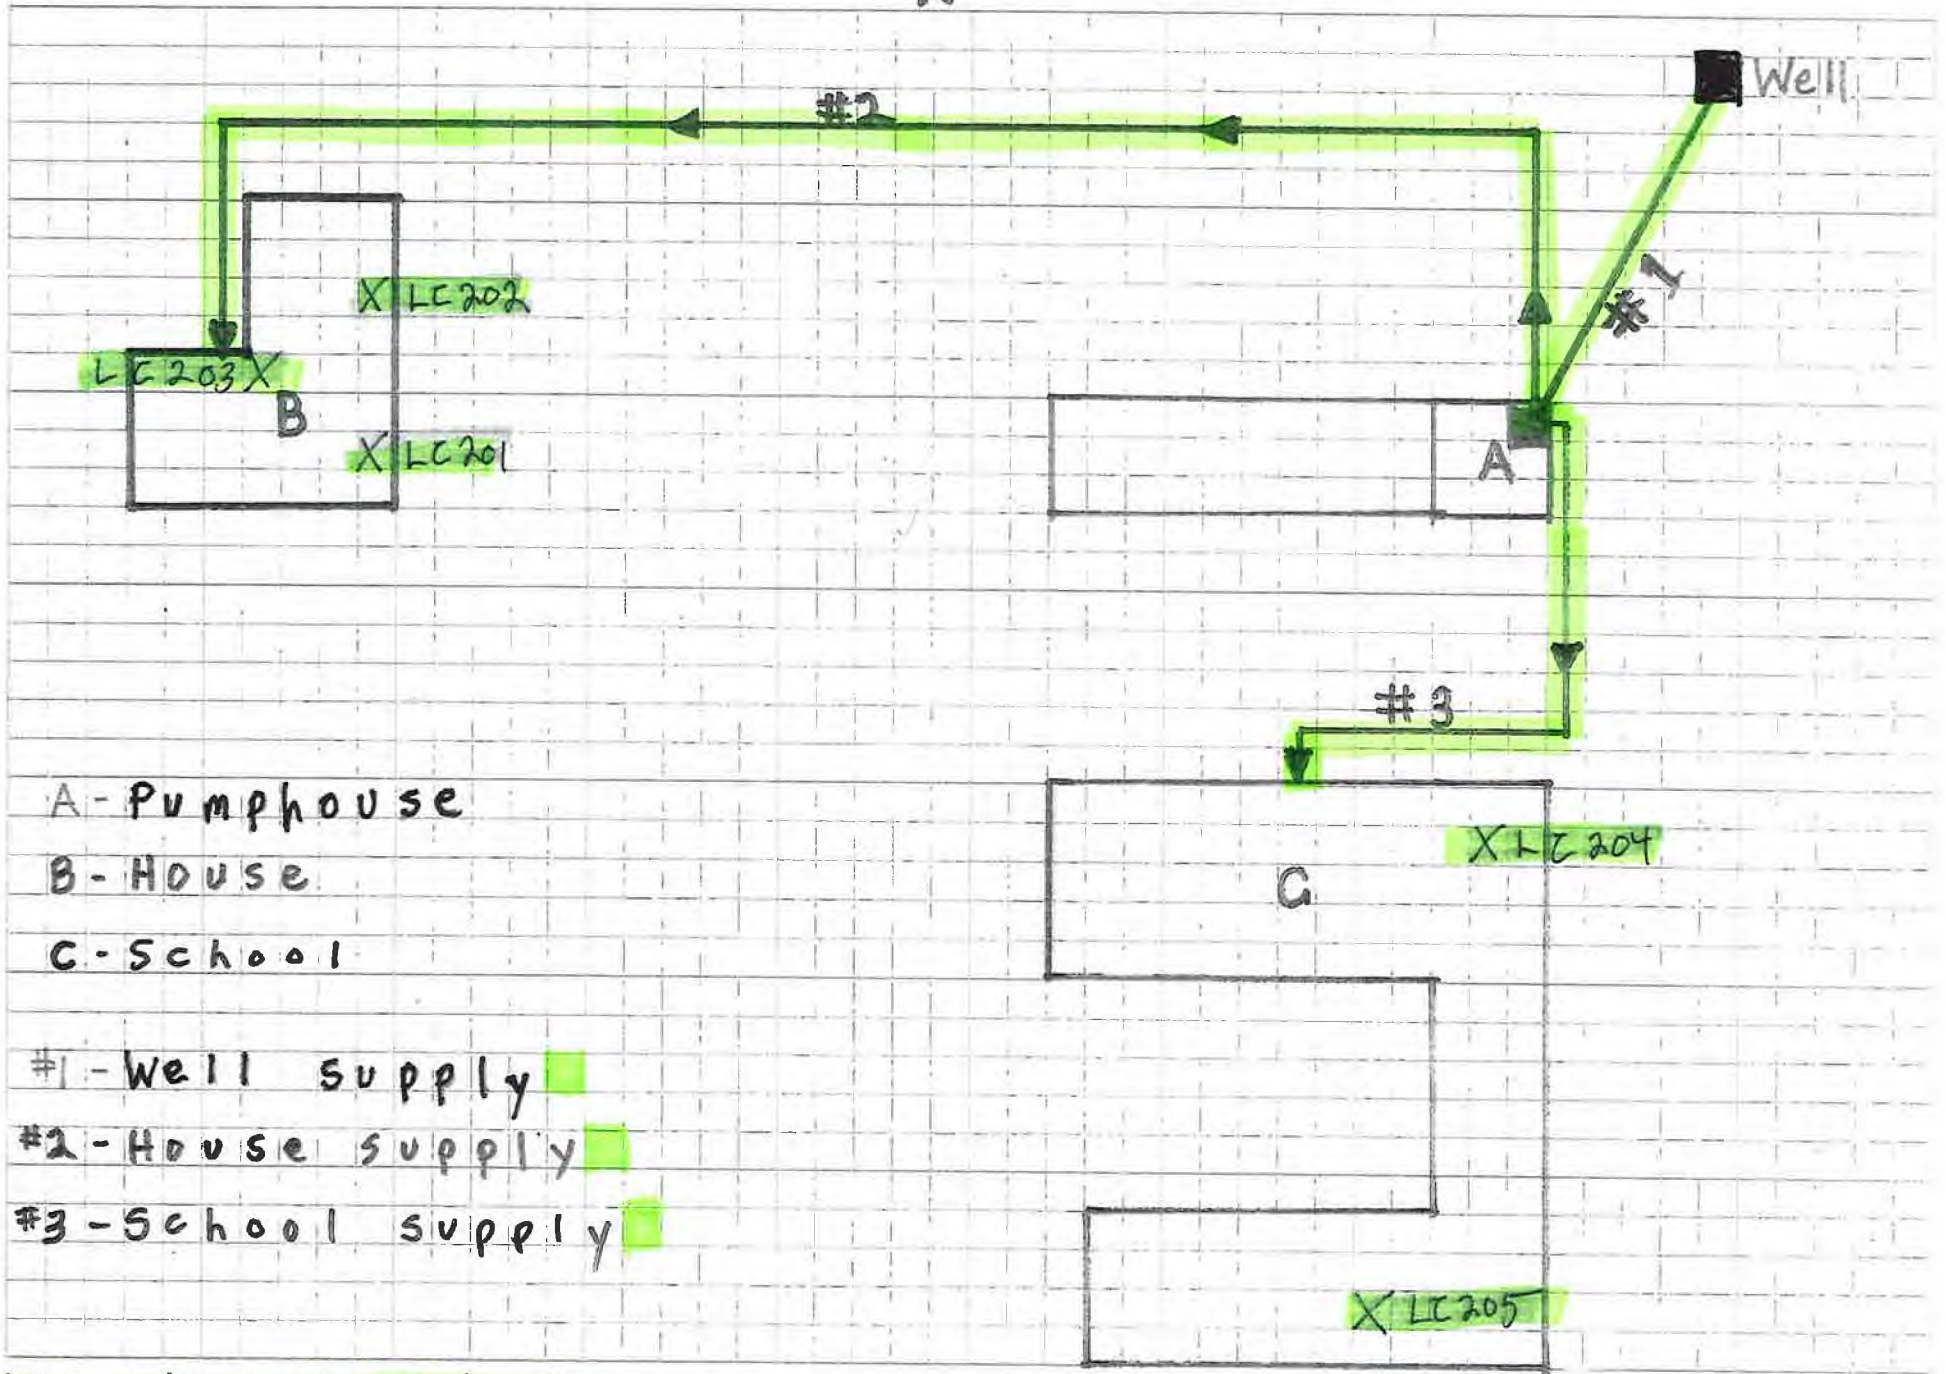

Notre Dame Preschool  
PWS 0H2841112  
March 2016

N

\*All water supply - sch. 80