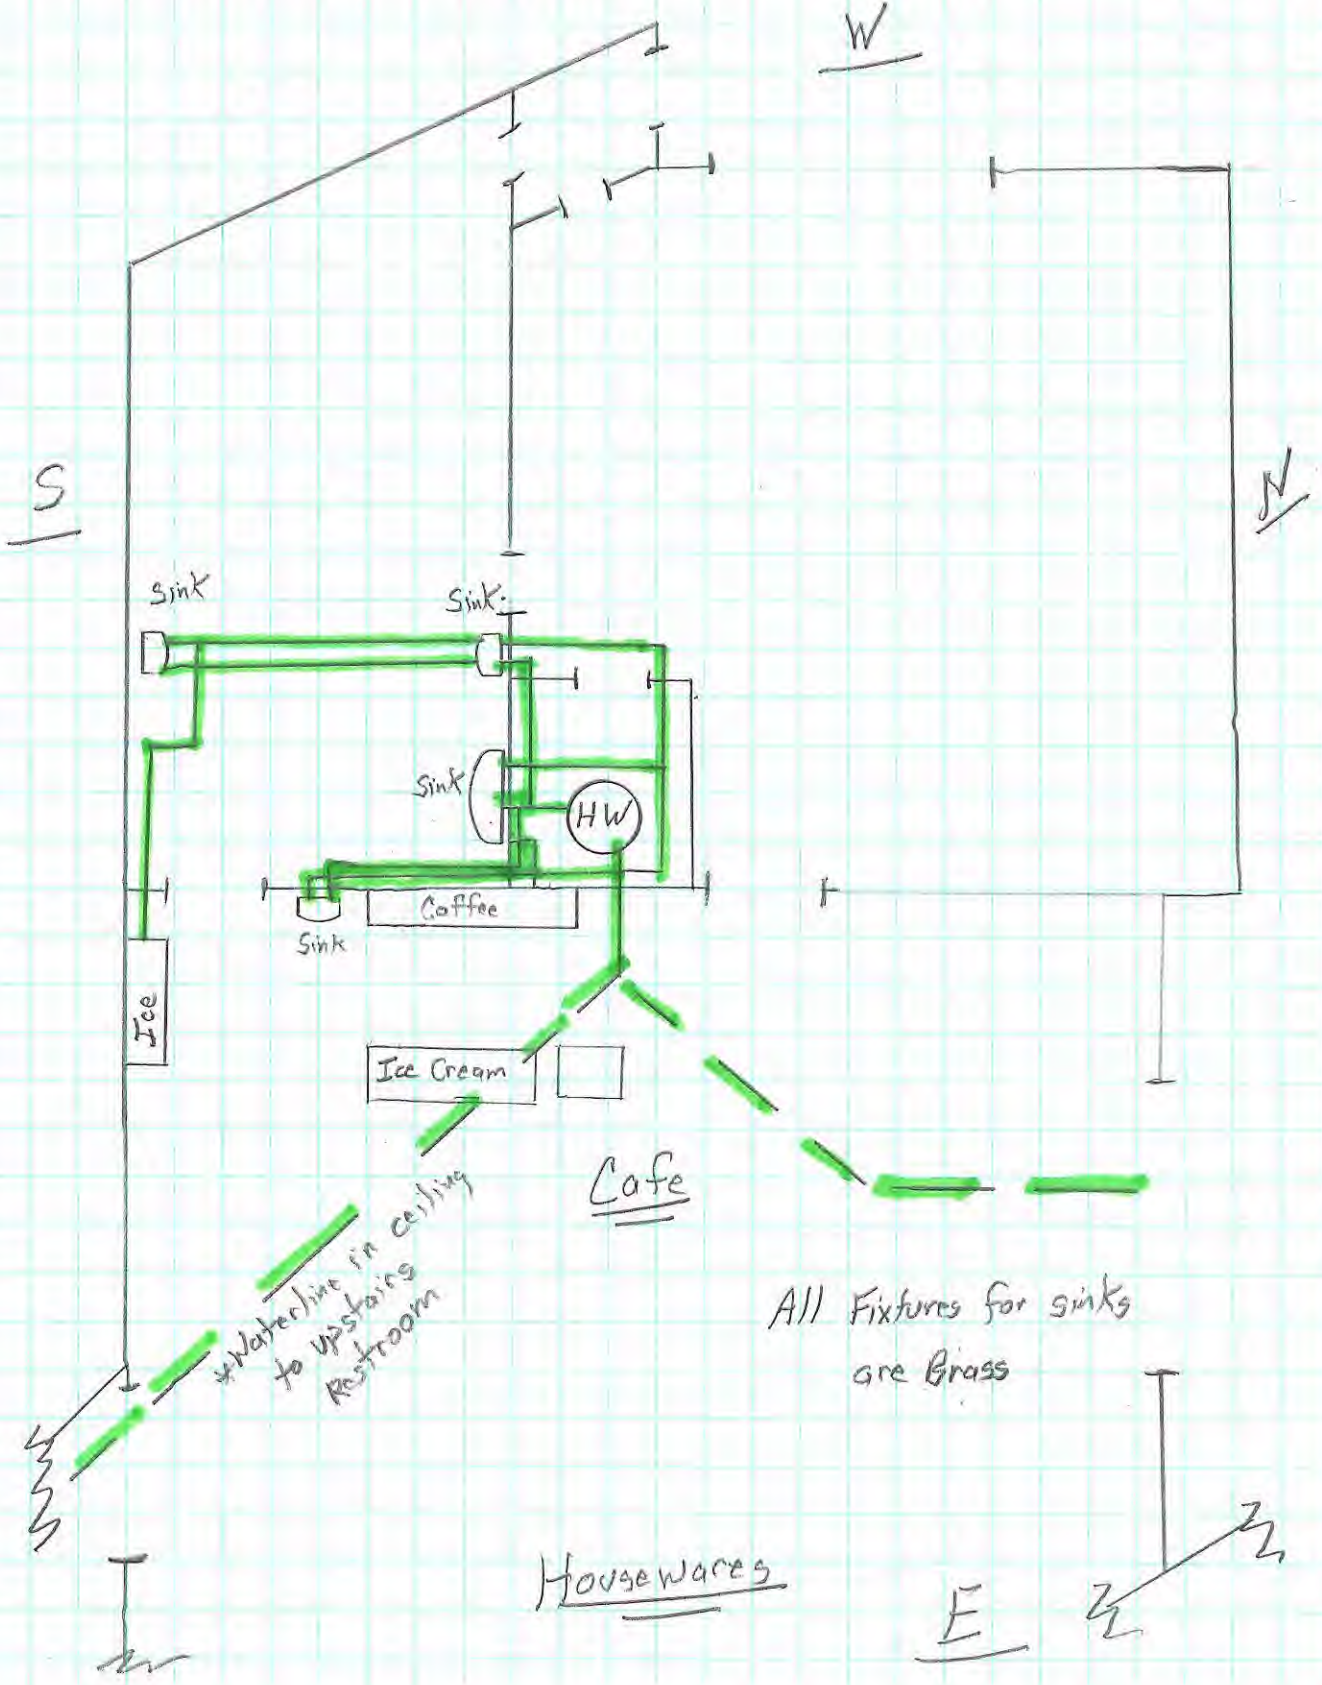

PWS ID: 048560612

Lehman's Hardware
4779 Kidron Rd
Kidron, Ohio 44636

330 857 5757

3/6/2017

MEETING LOCATION

ALL WATERLINES INSTALLED IN 2007

KIDRON STORE
5-3-11

W

N

Basin

H
*
Spigot
C
Brass

Salt

S

S

HNT

Main Water Line

Entrance

(Plastic)

Plastic

E

(B)

W

- Fixtures for sinks
and water fountain
are brass

* Copper/solder water lines
by Hot Water Tank.
Other water lines plastic.

(C)

W Parking Lot

(D)

W

Upstairs Restroom

*Sink fixture

is brass

E