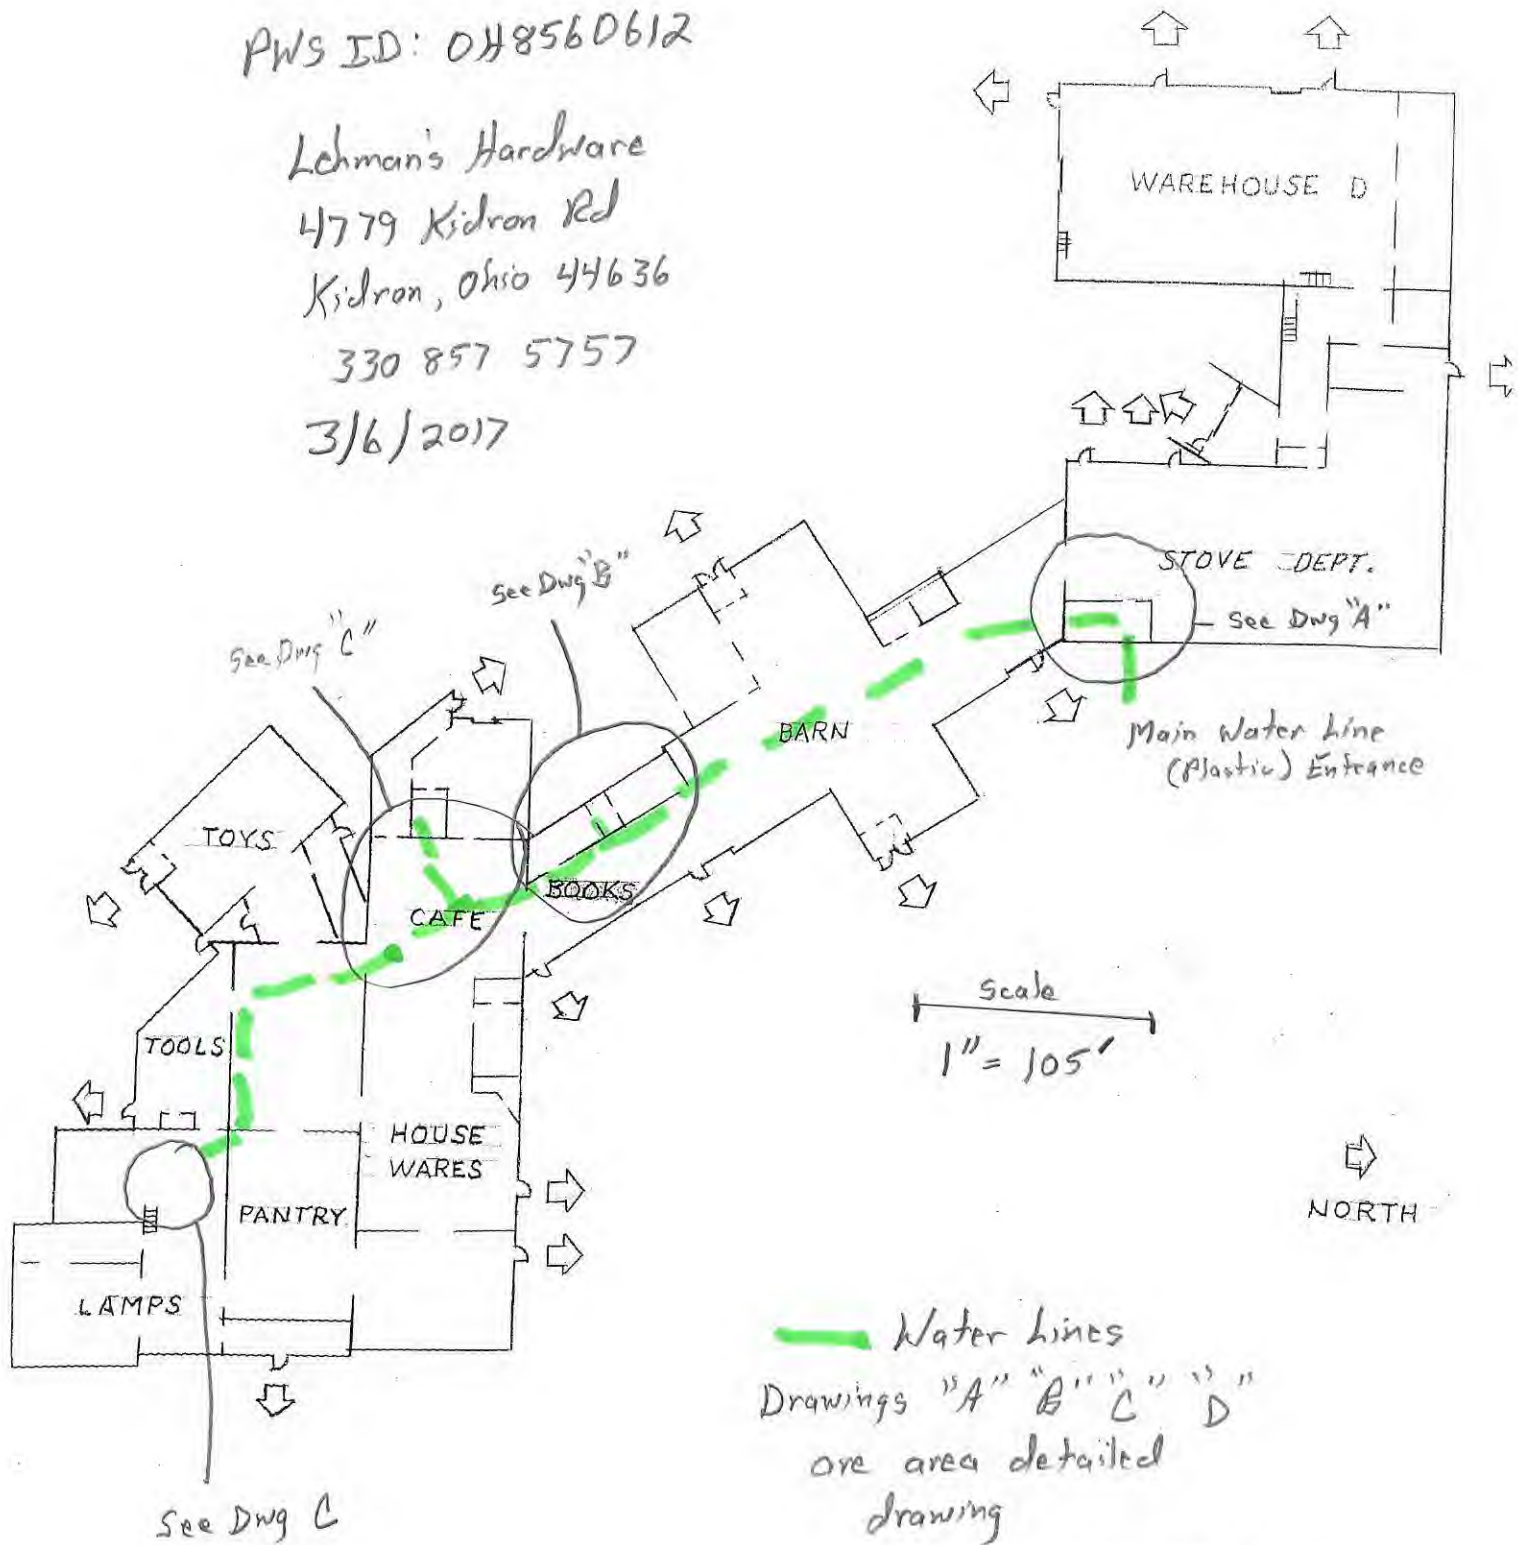

PWS ID: 048560612

Lehman's Hardware
4779 Kidron Rd
Kidron, Ohio 44636

330 857 5757

3/6/2017

MEETING LOCATION

ALL WATERLINES INSTALLED IN 2007

KIDRON STORE
5-3-11

W

(A)

Water Softener

Room

Plastic

Hall

S

Electric Panels

Stove Room

N

Basin

H
*
Spigot
C
Brass

Salt

S

S

HNT

Main Water Line

Entrance

(Plastic)

Plastic

E

(B)

W

- Fixtures for sinks
and water fountain
are brass

* Copper/solder water lines
by Hot Water Tank.
Other water lines plastic.