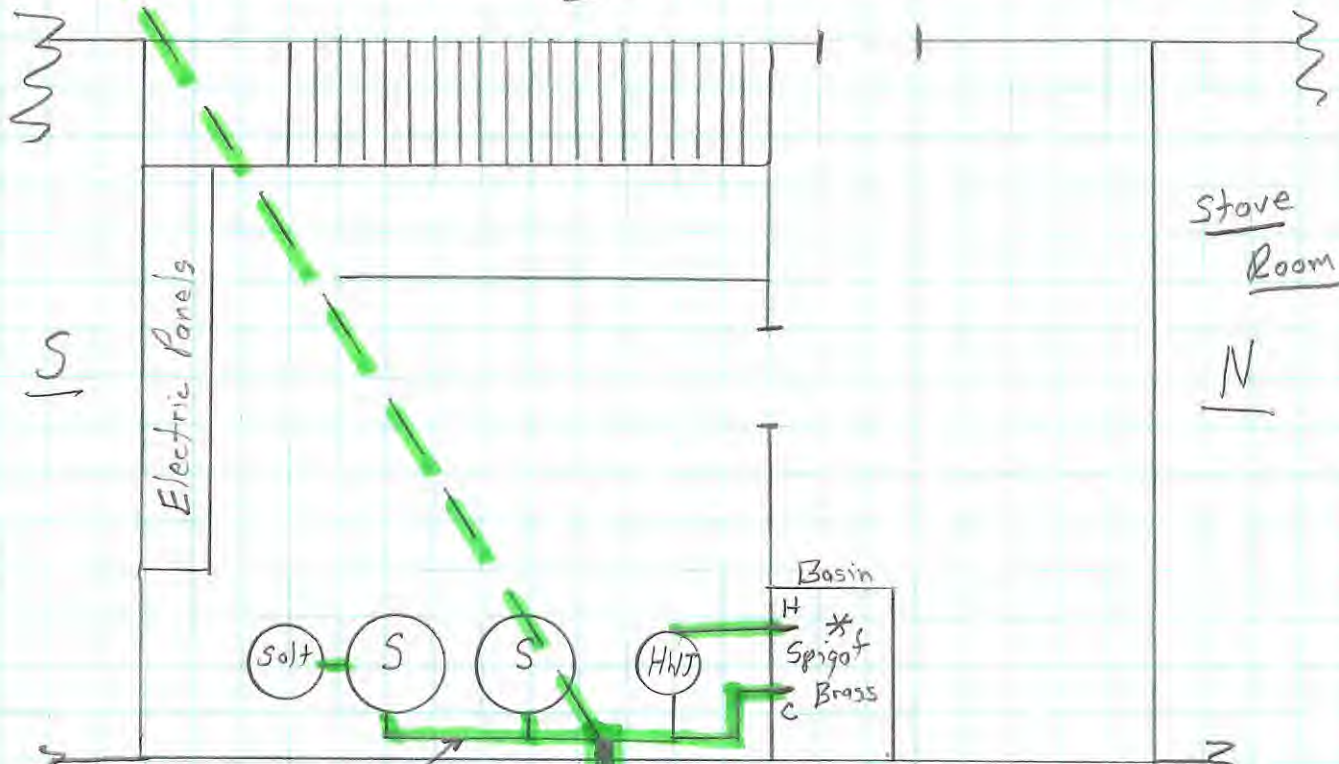

PWS ID: 048560612

Lehman's Hardware
4779 Kidron Rd
Kidron, Ohio 44636

330 857 5757

3/6/2017

MEETING LOCATION

ALL WATERLINES INSTALLED IN 2007

KIDRON STORE
5-3-11

W

(A)

Water Softener

Room

Plastic

Hall

S

Electric Panels

Stove Room

N

Basin

H
*
Spigot
C
Brass

Salt

S

S

HNT

Main Water Line

Entrance

(Plastic)

Plastic

E

(B)

W

- Fixtures for sinks
and water fountain
are brass

* Copper/solder water lines
by Hot Water Tank.
Other water lines plastic.