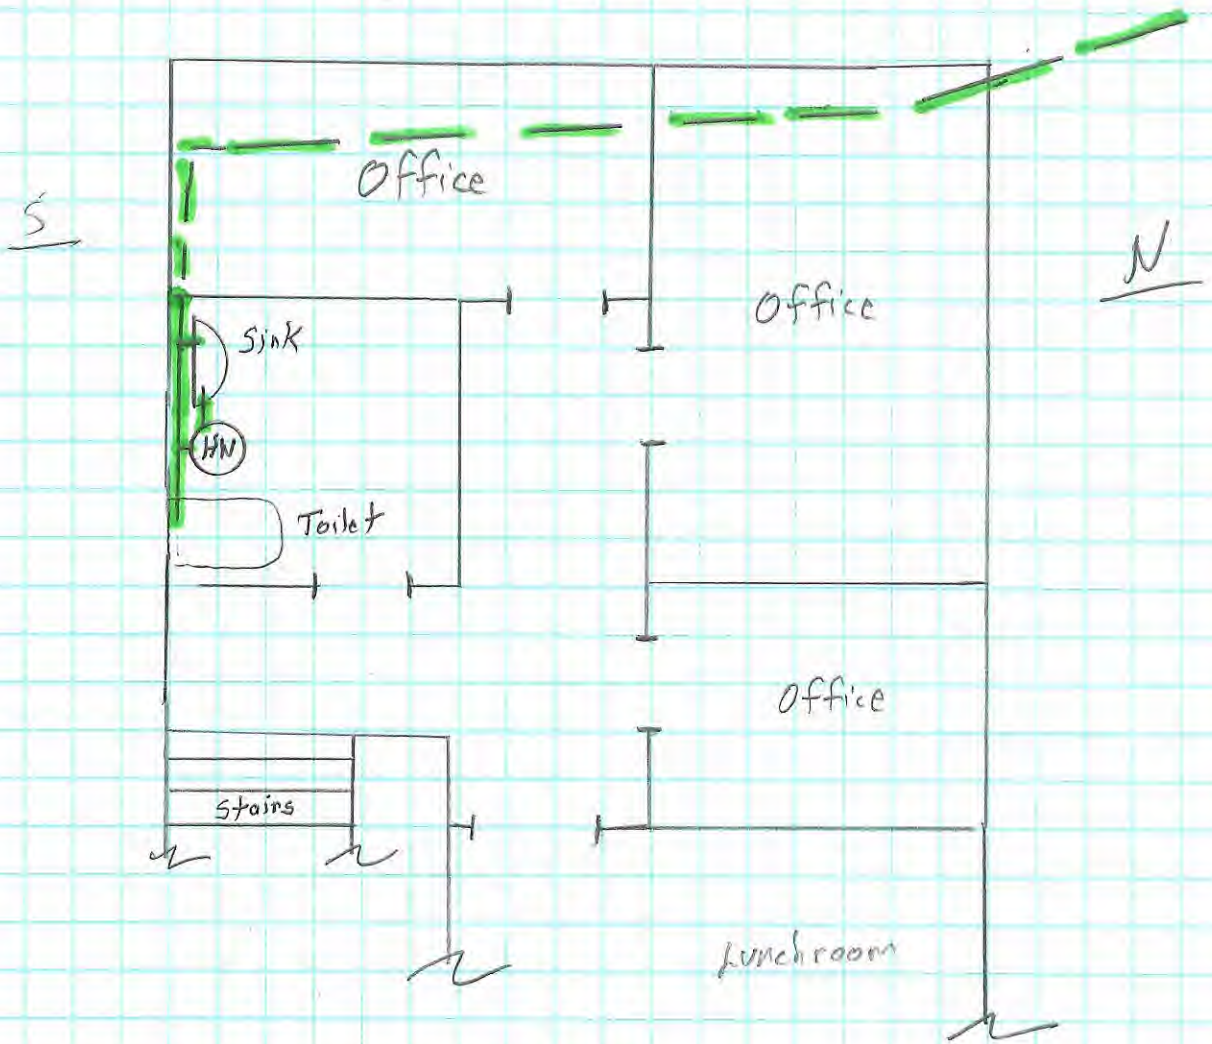

N

Basin

H
*
Spigot
C
Brass

Salt

S

S

HNT

Main Water Line

Entrance

(Plastic)

Plastic

E

(B)

W

- Fixtures for sinks
and water fountain
are brass

* Copper/solder water lines
by Hot Water Tank.
Other water lines plastic.

(C)

W Parking Lot

(D)

W

Upstairs Restroom

*Sink fixture

is brass

E