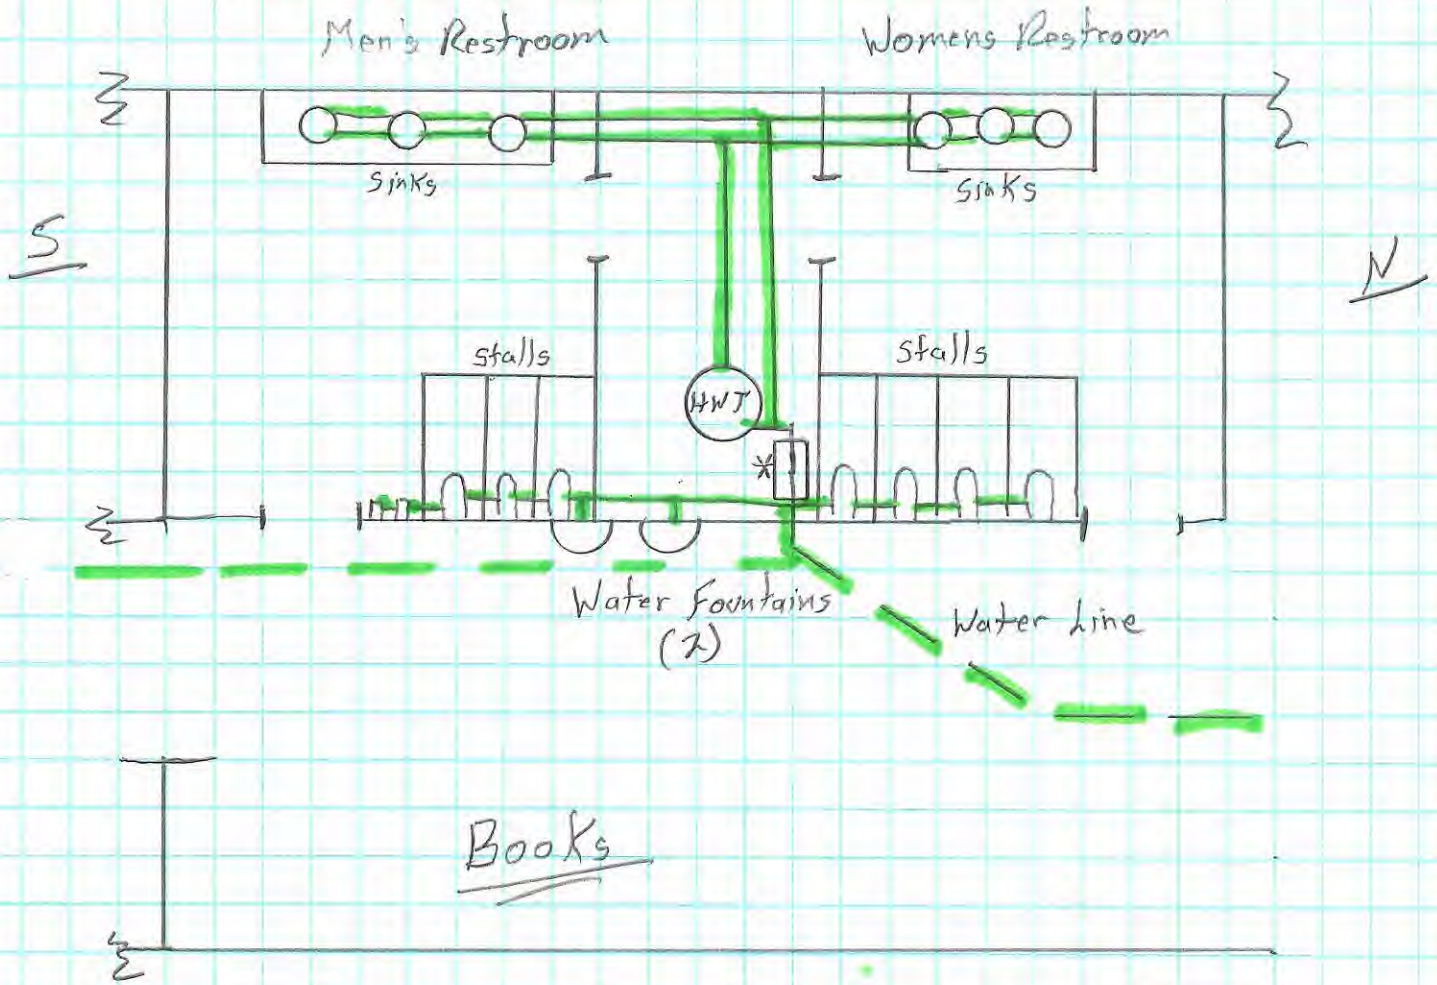

N

Basin

H
*
Spigot
C
Brass

Salt

S

S

HNT

Main Water Line

Entrance

(Plastic)

Plastic

E

(B)

W

- Fixtures for sinks
and water fountain
are brass

* Copper/solder water lines
by Hot Water Tank.
Other water lines plastic.

(C)

W Parking Lot

(D)

W

Upstairs Restroom

*Sink fixture

is brass

E